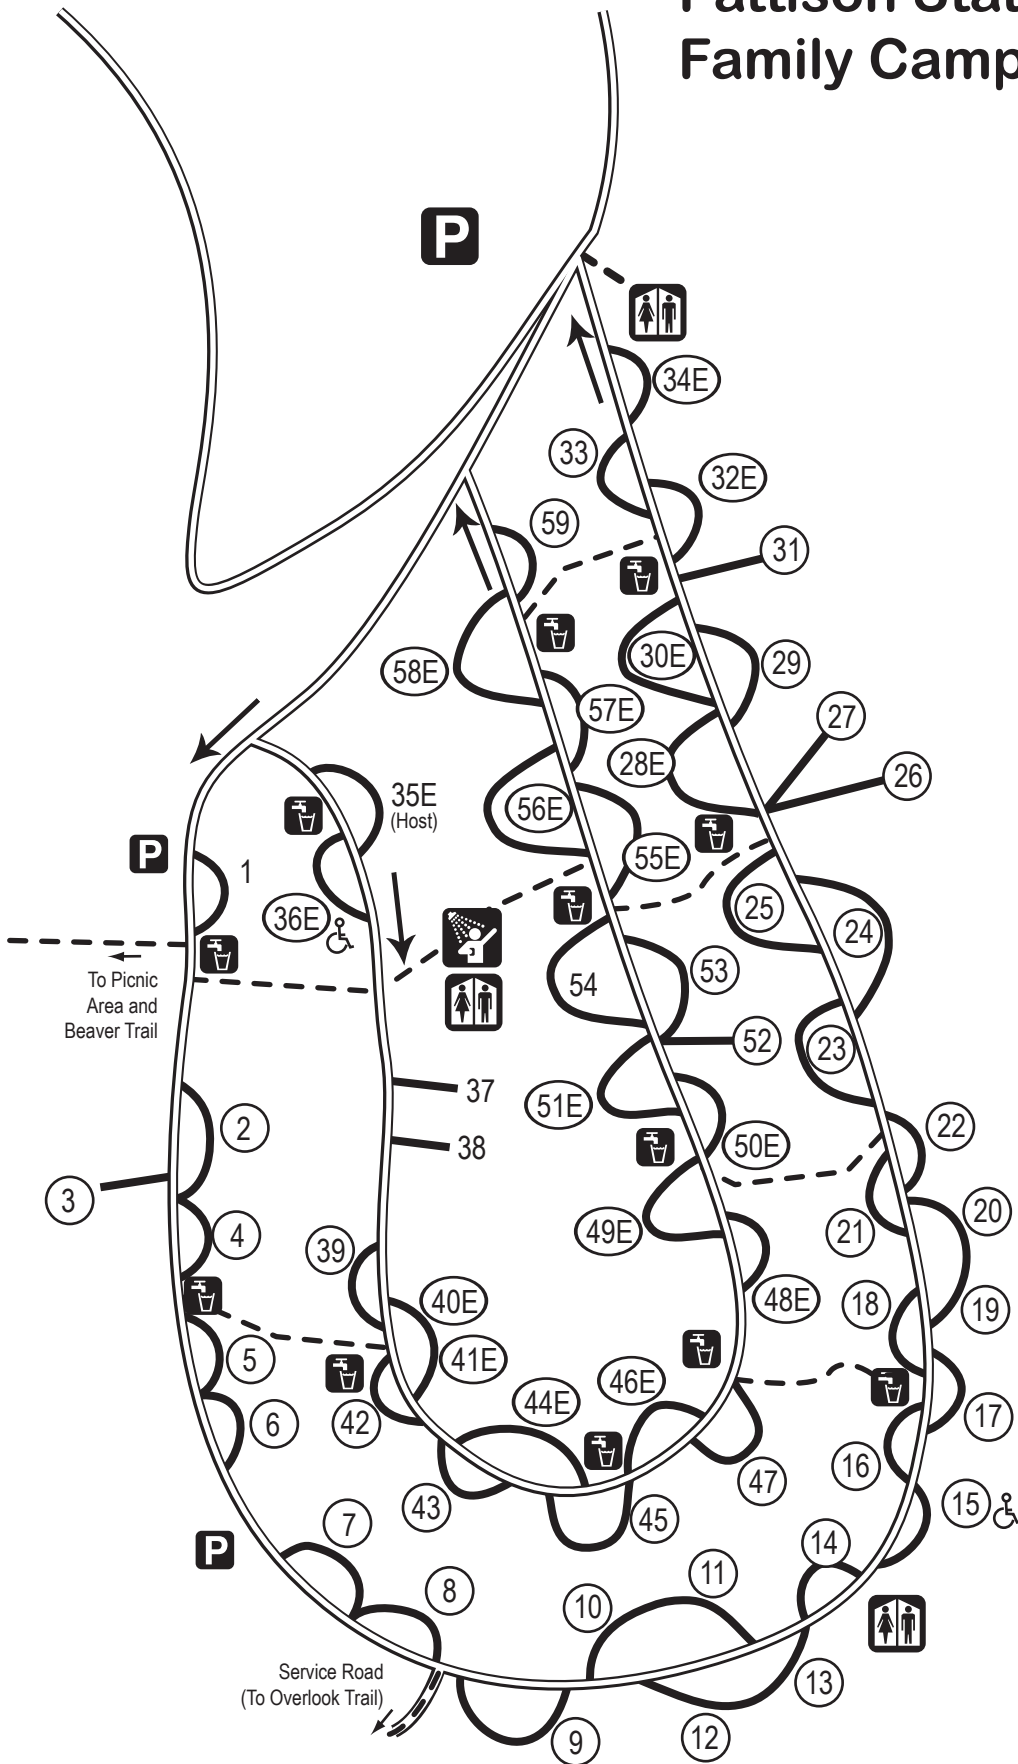

Pattison State Park Family Campground

Legend

-  One-way road
-  Pull-through site
-  Back-in site
- E Electric site
- Reservable site
- 1 Nonreservable site
- Walkway
-  Showers
-  Toilet
-  Water fountain
- P** Parking

Each campsite is limited to six individuals or one family.

Each site is limited to one wheeled camping unit. Two vehicles are allowed per site. Off-site parking for additional vehicles is available.

Campers may not set up during the hours of 11 p.m. and 6 a.m. Non-campers must be out of the park by 11 p.m. Generator use is not allowed.