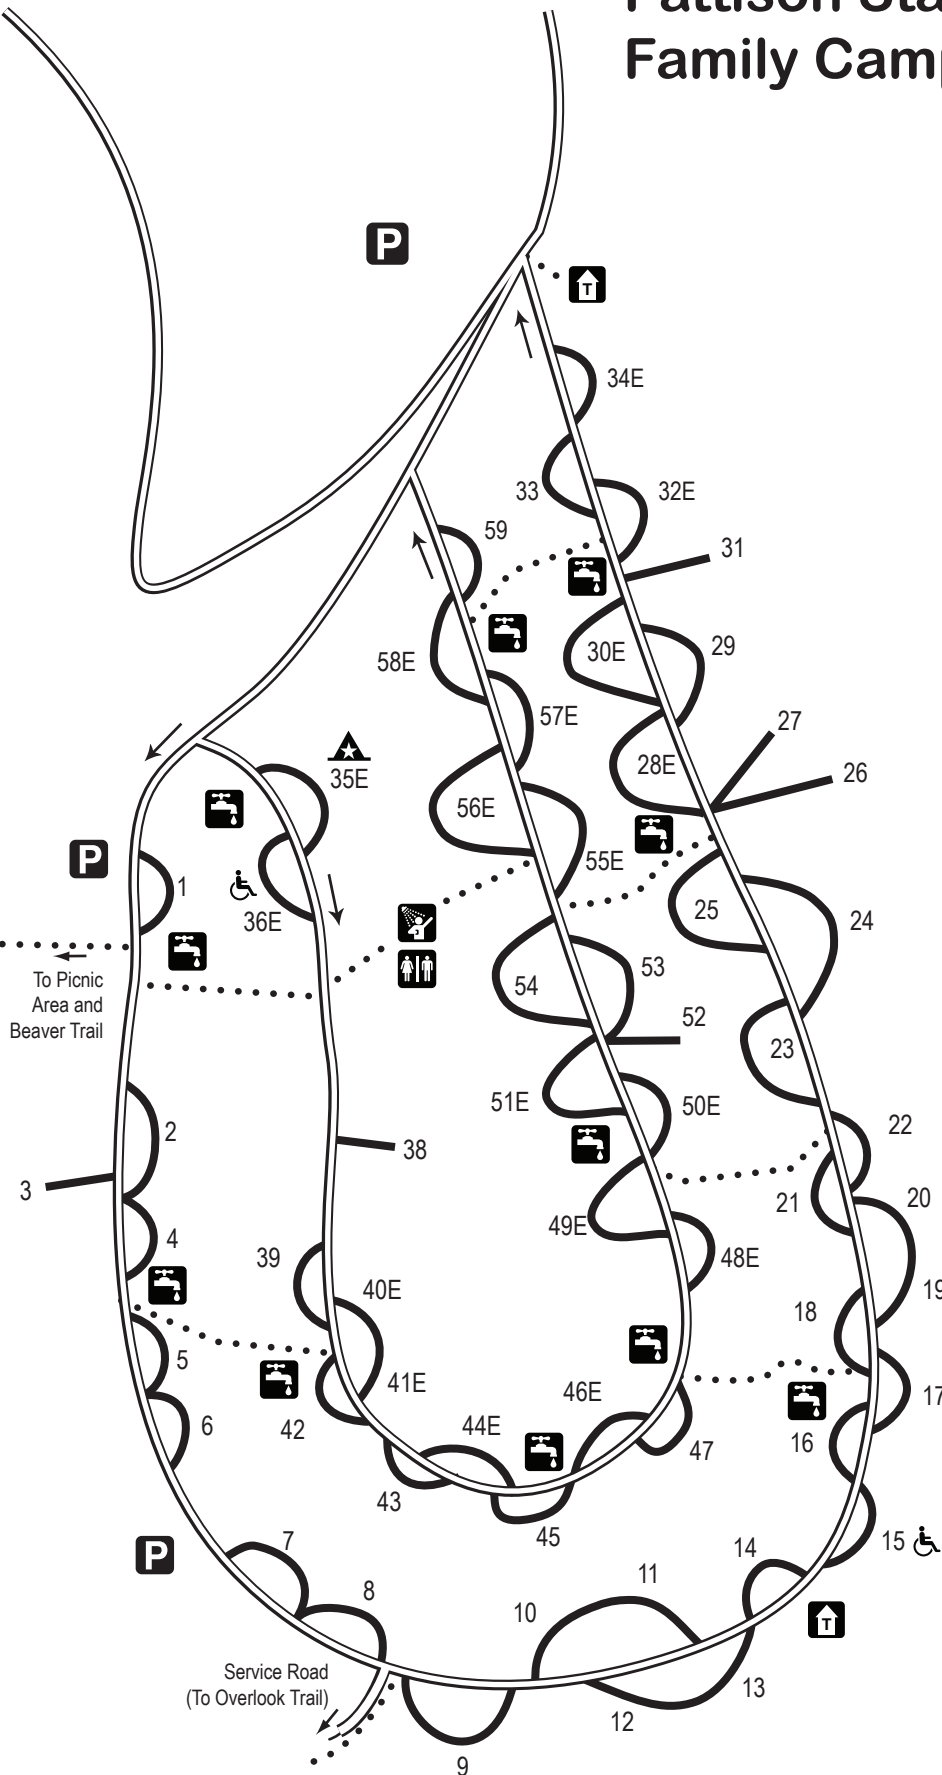

Pattison State Park Family Campground

LEGEND

-  One-way road
-  Pull-Through Site
-  Back-In Site
- E Electric site
- Trail
-  Shower Building
-  Flush Toilets
-  Vault Toilets
-  Drinking Water
-  Parking
-  Camp Host Site
-  Accessible Campsite

Each campsite is limited to six individuals or one family.

Each site is limited to one wheeled camping unit. Two vehicles are allowed per site. Off-site parking for additional vehicles is available.

Campers may not set up during the hours of 11 p.m. and 6 a.m. Non-campers must be out of the park by 11 p.m. Generator use is not allowed.