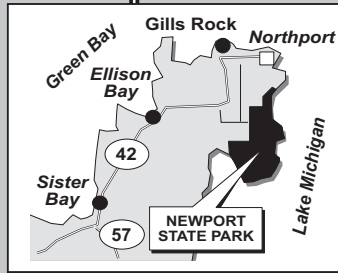

Trails	Mileage Round Trip from Parking Lots
Newport Loop	5.0 miles/8 km
Rowleys Bay Loop	4.0 miles/7 km
Lynd Point/Fern Loop	2.2 miles/4 km
Europe Bay/Hotz Loop	7.0 miles/12 km
Upland Loop	2.0 miles/3 km