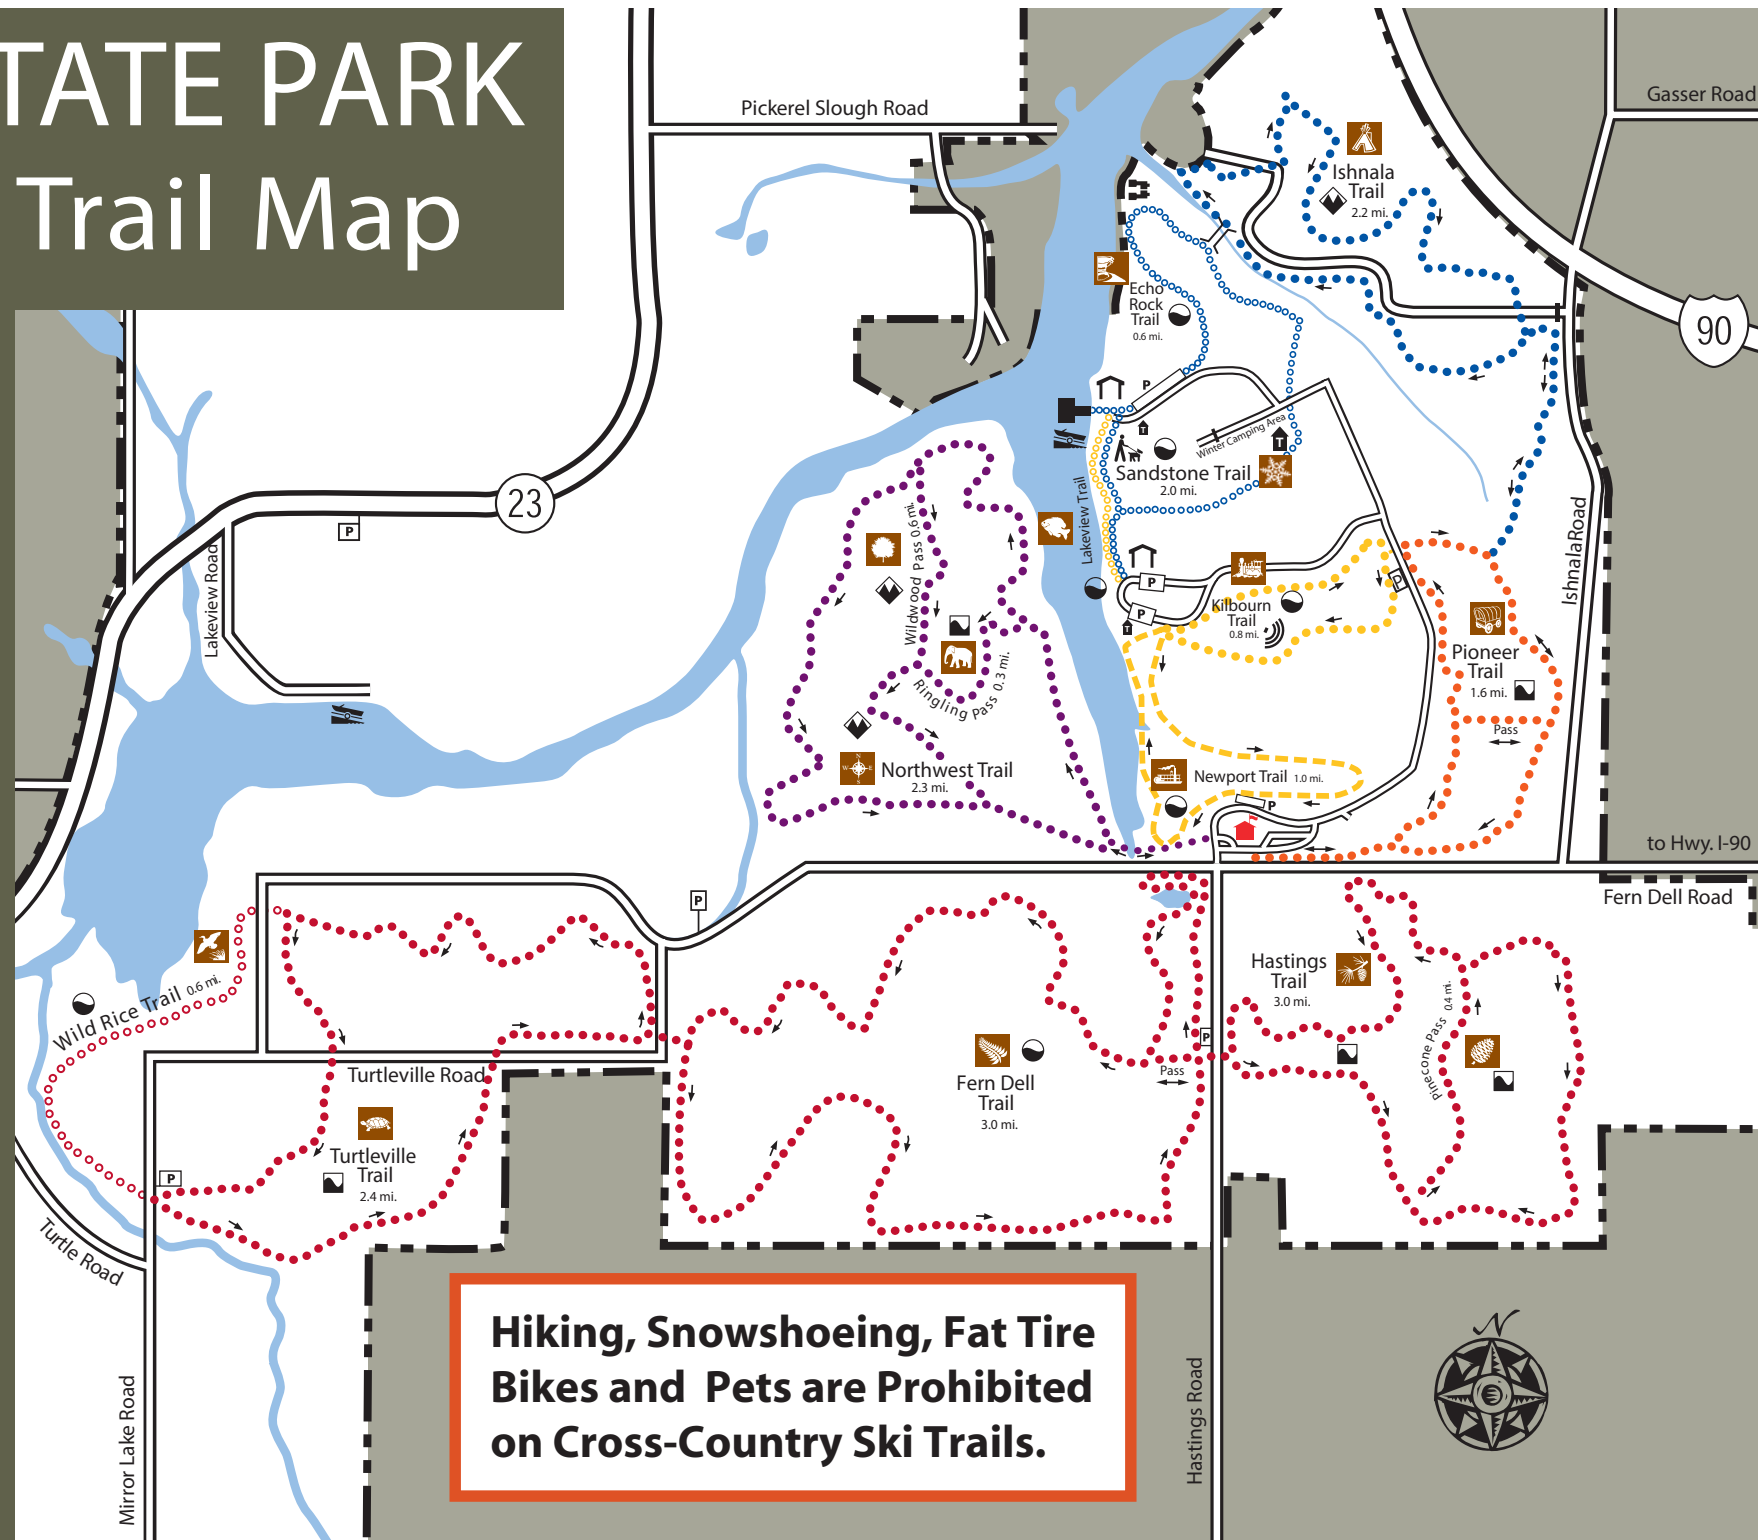

#### ORANGE TRAIL

- Pioneer Trail & Pass – 1.6 mi/2.6 km  
Combination Ski – MODERATE (0.025 mi. Pass)

### Map Key

- |                         |                |
|-------------------------|----------------|
| Park Boundary           | Pet Area       |
| Private Lands           | Scenic Outlook |
| Amphitheater            | Pit Toilets    |
| Boat Landing            | Parking        |
| Shelter                 | Park Office    |
| Foot Bridge             | Gate           |
| <br>                    |                |
| Classical Ski Trail     |                |
| Combination Ski Trail   |                |
| Hike and Snowshoe Trail |                |

**A State Trail Pass is required for all skiers over the age of 16 on all groomed ski trails.**

Mirror Lake State Park

*Our Location*

E10320 Fern Dell Road

Baraboo, WI 53913

608-254-2333

N 43° 33.714'

W 89° 48.449'

**Hiking, Snowshoeing, Fat Tire Bikes and Pets are Prohibited on Cross-Country Ski Trails.**