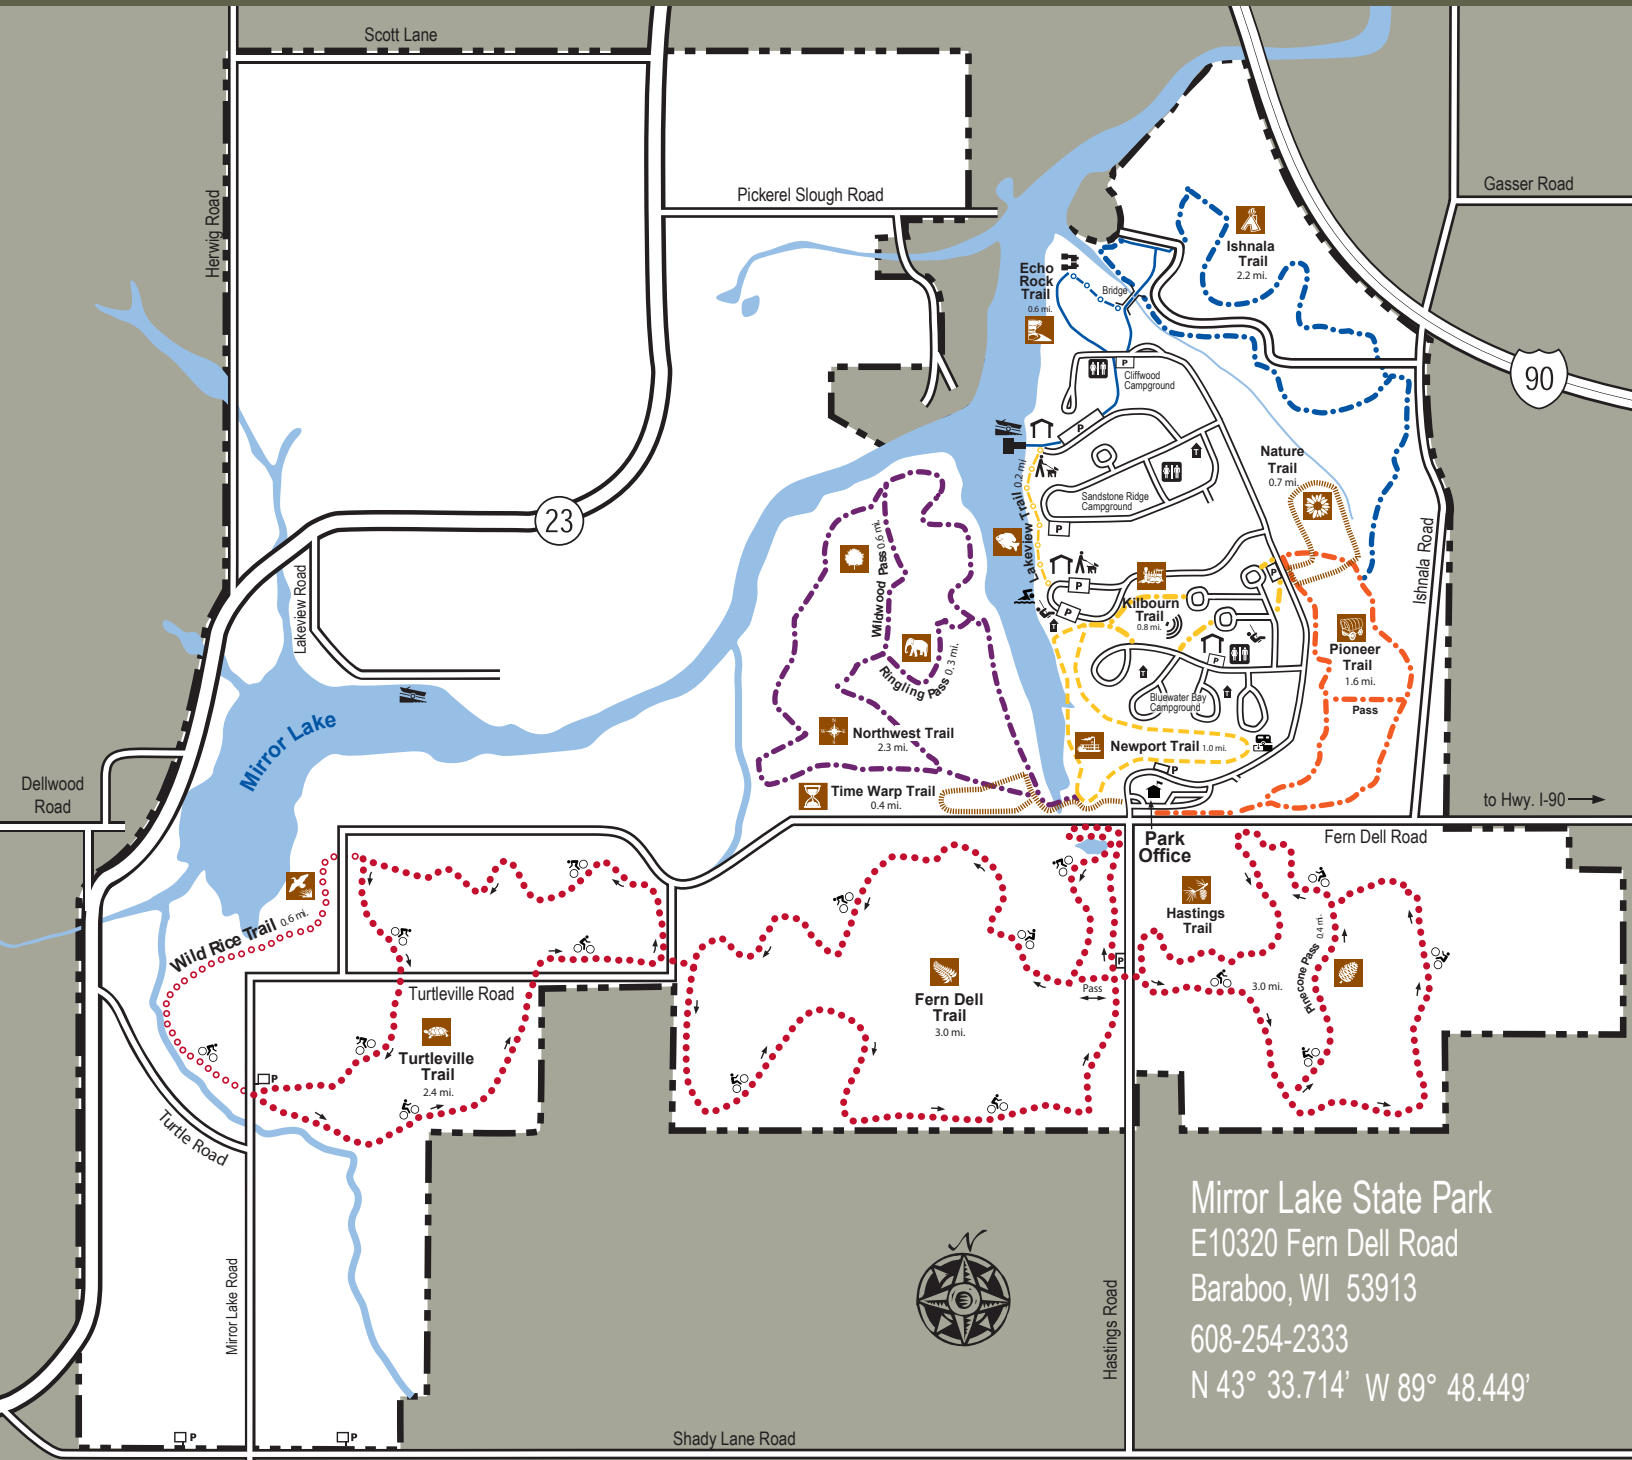

Mirror Lake State Park

Mirror Lake State Park
 E10320 Fern Dell Road
 Baraboo, WI 53913
 608-254-2333
 N 43° 33.714' W 89° 48.449'

Trail Guide

BLUE TRAILS

- Ishnala Trail – 2.2 mi/3.5 km
Hike, Combination Ski – MODERATE (0.25 mi. Accessible)
- Echo Rock Trail – 0.6 mi/1.0 km
Hike, Snowshoe – EASY (0.3 mi. Accessible)

YELLOW TRAILS

- Lakeview Trail – 0.2 mi/0.3 km
Hike, Snowshoe – EASY
- Kilbourn Trail – 0.8 mi/1.3 km
Hike, Combination Ski – EASY
- Newport Trail – 1.0 mi/1.6 km
Hike, Classical Ski – EASY

ORANGE TRAIL

BROWN TRAILS

- Nature Trail – 0.7 mi/1.1 km
Nature – MODERATE
- Time Warp Trail – 0.4 mi/0.6 km
Nature – EASY

PURPLE TRAILS

- Northwest Trail – 2.3 mi/3.7 km
Hike, Combination Ski – DIFFICULT
- Ringling Pass – 0.3 mi/0.5 km
Hike, Combination Ski – MODERATE
- Wildwood Pass – 0.6 mi/1.0 km
Hike, Combination Ski – MODERATE

Map Key

- Park Boundary
- Private Lands
- Amphitheater
- Boat Landing
- Shelter
- Swimming
- Playground
- Foot Bridge
- Pet Area
- Scenic Outlook
- Flush Toilets
- Vault Toilets
- Sanitary Dump Station
- Parking
- Park Office
- Off-Road Bicycle Trail
- Hike, Classical Ski Trail
- Hike, Combination Ski Trail
- Hike, Bike, Combination Ski Trail
- Nature Trail
- Hike, Bike, Snowshoe Trail
- Hike, Snowshoe Trail
- Accessible Trail