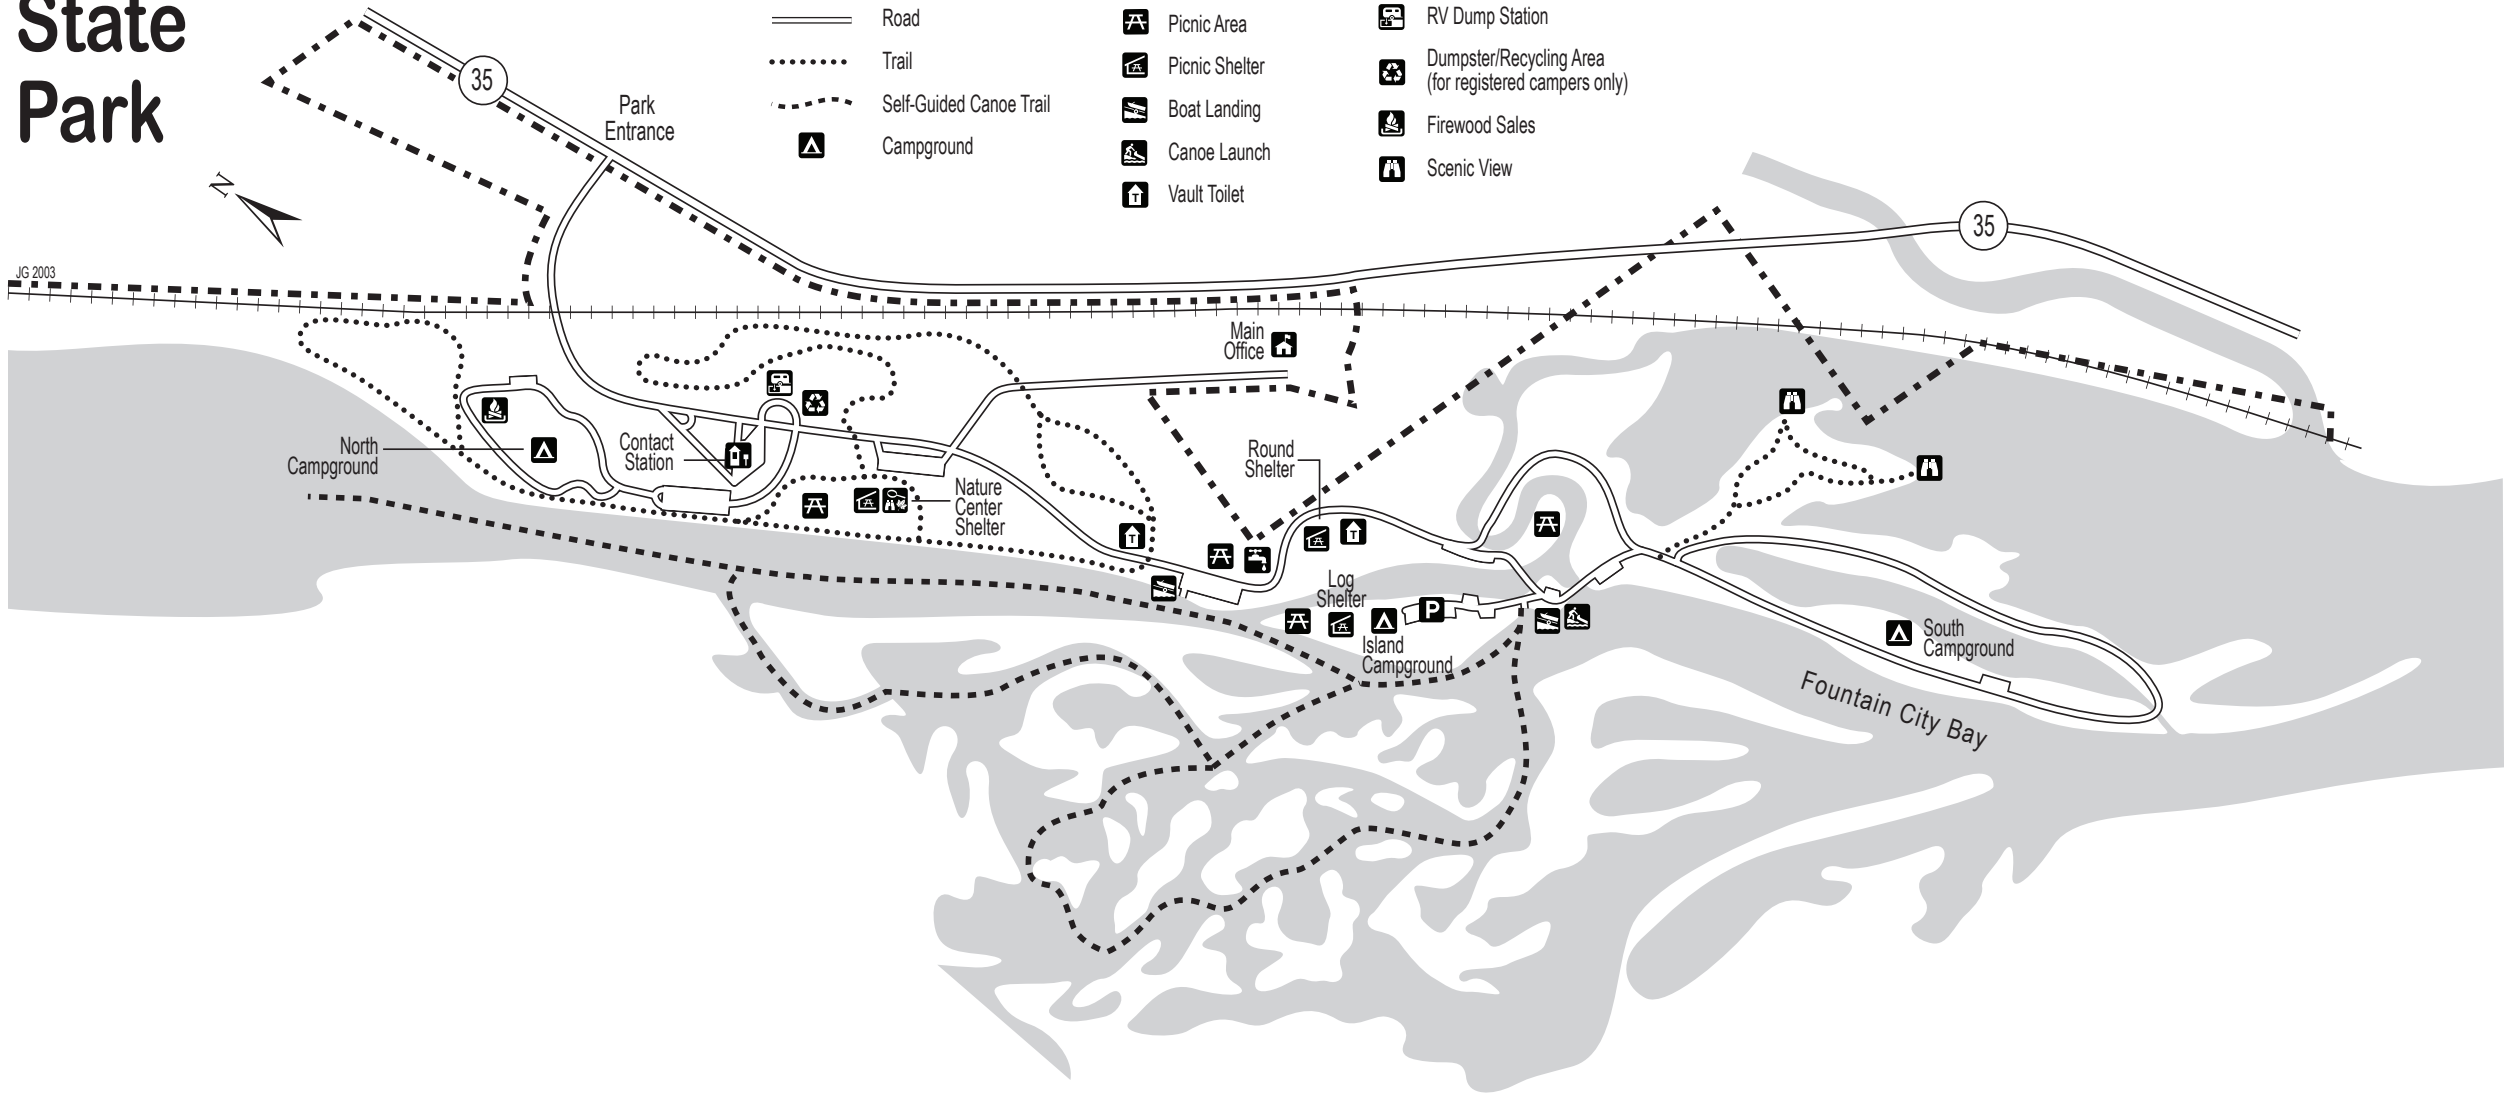

Merrick State Park

LEGEND

- Park Boundary
- Road
- Trail
- Self-Guided Canoe Trail
- Campground

- Flush Toilets
- Showers
- Picnic Area
- Picnic Shelter
- Boat Landing
- Canoe Launch
- Vault Toilet

- Overnight Vehicle Parking
- Water
- RV Dump Station
- Dumpster/Recycling Area (for registered campers only)
- Firewood Sales
- Scenic View

JG 2003

JG 2003