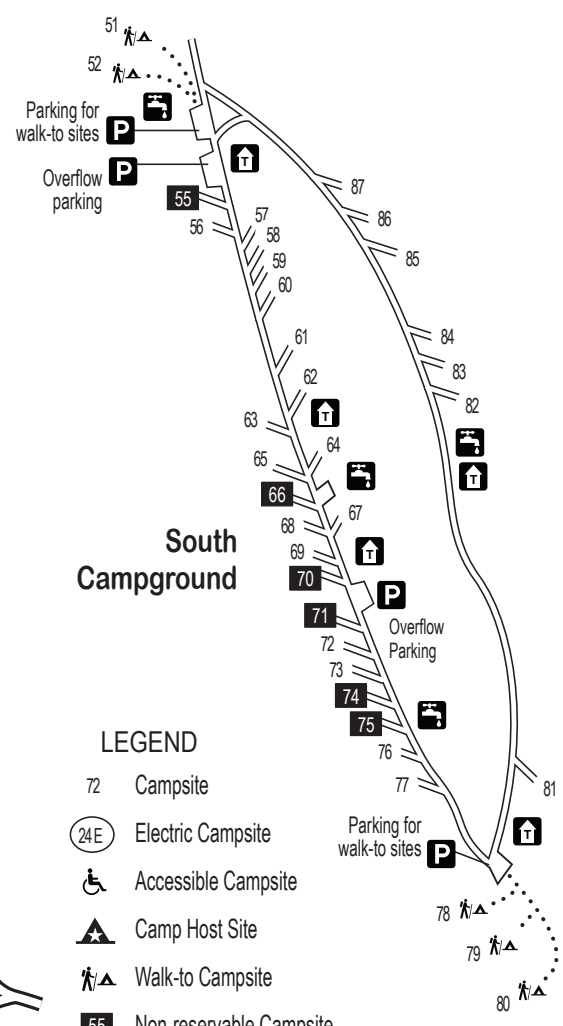

Camping at Merrick State Park

LEGEND

- 72 Campsite
- 24E Electric Campsite
- ♿ Accessible Campsite
- ▲ Camp Host Site
- ▲ Walk-to Campsite
- 55 Non-reservable Campsite
- ▲ Group Campsite
- Shower Building
- Flush Toilets
- Vault Toilets
- Drinking Water
- Firewood Sales
- Picnic Shelter
- Boat Landing
- Canoe Launch