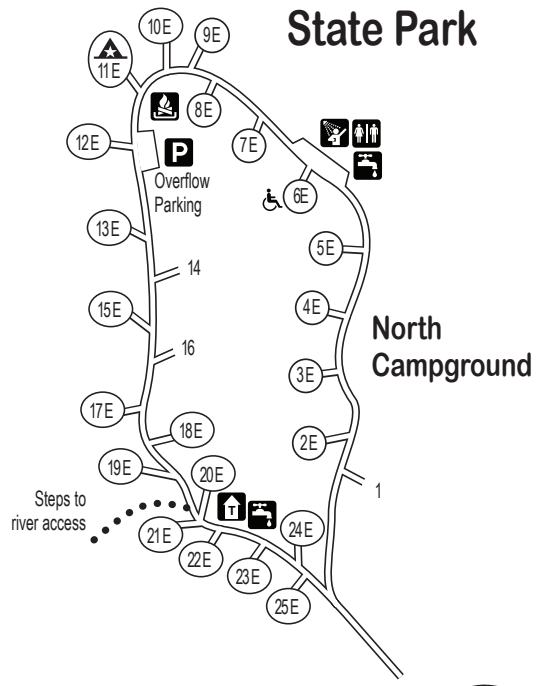

Camping at Merrick State Park

LEGEND

- 72 Campsite
- 24E Electric Campsite
- ♿ Accessible Campsite
- ▲ Camp Host Site
- ▲ Walk-to Campsite
- 55 Non-reservable Campsite
- ▲ Group Campsite
- Shower Building
- Flush Toilets
- Vault Toilets
- Drinking Water
- Firewood Sales
- Picnic Shelter
- Boat Landing
- Canoe Launch