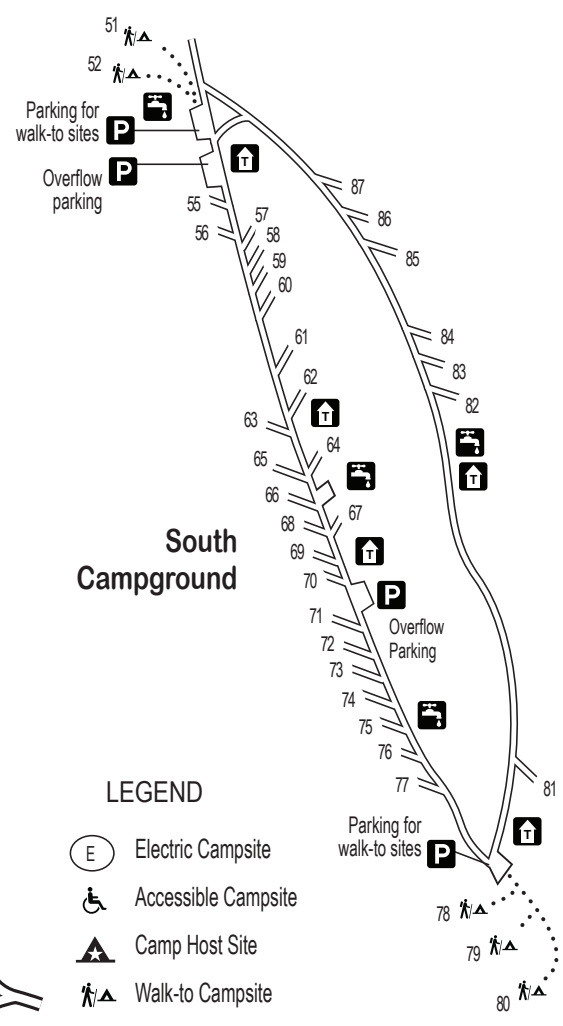

Camping at Merrick State Park

LEGEND

- Electric Campsite
- Accessible Campsite
- Camp Host Site
- Walk-to Campsite
- Group Campsite
- Shower Building
- Flush Toilets
- Vault Toilets
- Drinking Water
- Firewood Sales
- Picnic Shelter
- Boat Landing
- Canoe Launch