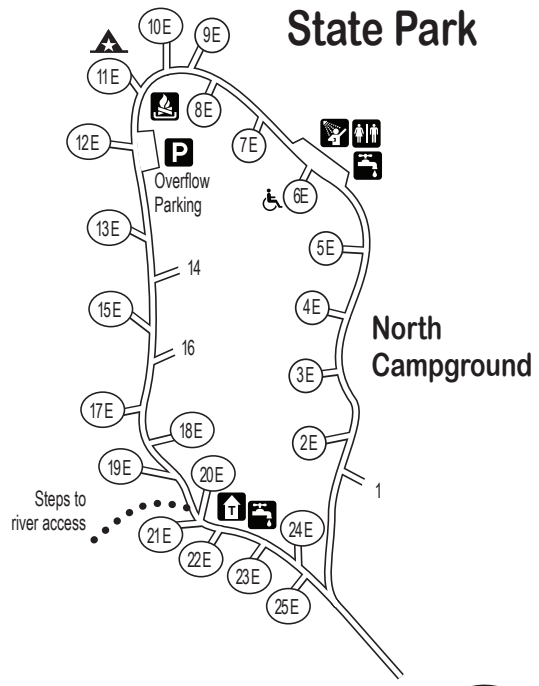

Camping at Merrick State Park

LEGEND

- Electric Campsite
- Accessible Campsite
- Camp Host Site
- Walk-to Campsite
- Group Campsite
- Shower Building
- Flush Toilets
- Vault Toilets
- Drinking Water
- Firewood Sales
- Picnic Shelter
- Boat Landing
- Canoe Launch