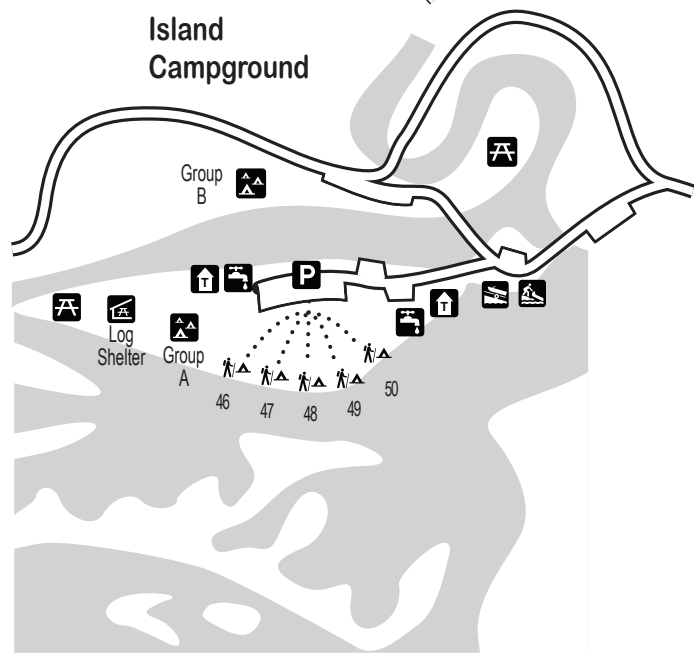

Camping at Merrick State Park

LEGEND

- 72 Campsite
- 24E Electric Campsite
- ♿ Accessible Campsite
- ▲ Camp Host Site
- ▲ Walk-to Campsite
- 55 Non-reservable Campsite
- ▲ Group Campsite
- Shower Building
- Flush Toilets
- Vault Toilets
- Drinking Water
- Firewood Sales
- Picnic Shelter
- Boat Landing
- Canoe Launch