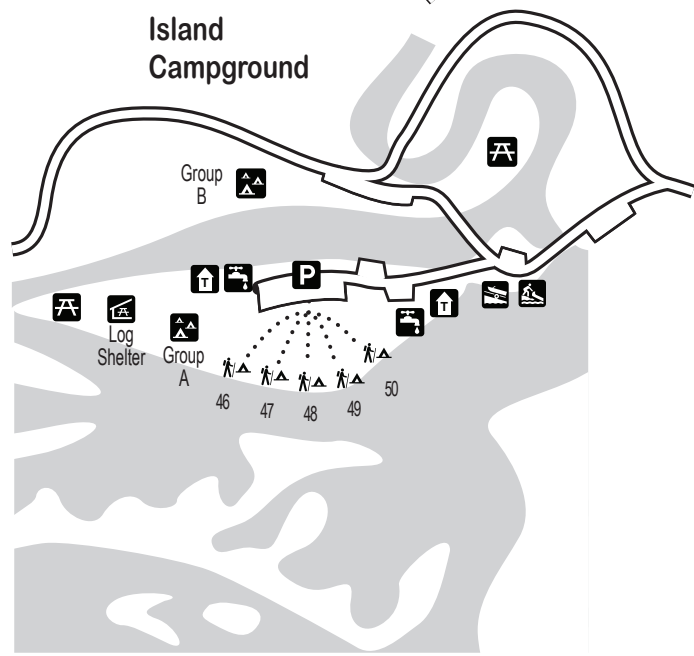

Camping at Merrick State Park

LEGEND

- Electric Campsite
- Accessible Campsite
- Camp Host Site
- Walk-to Campsite
- Group Campsite
- Shower Building
- Flush Toilets
- Vault Toilets
- Drinking Water
- Firewood Sales
- Picnic Shelter
- Boat Landing
- Canoe Launch