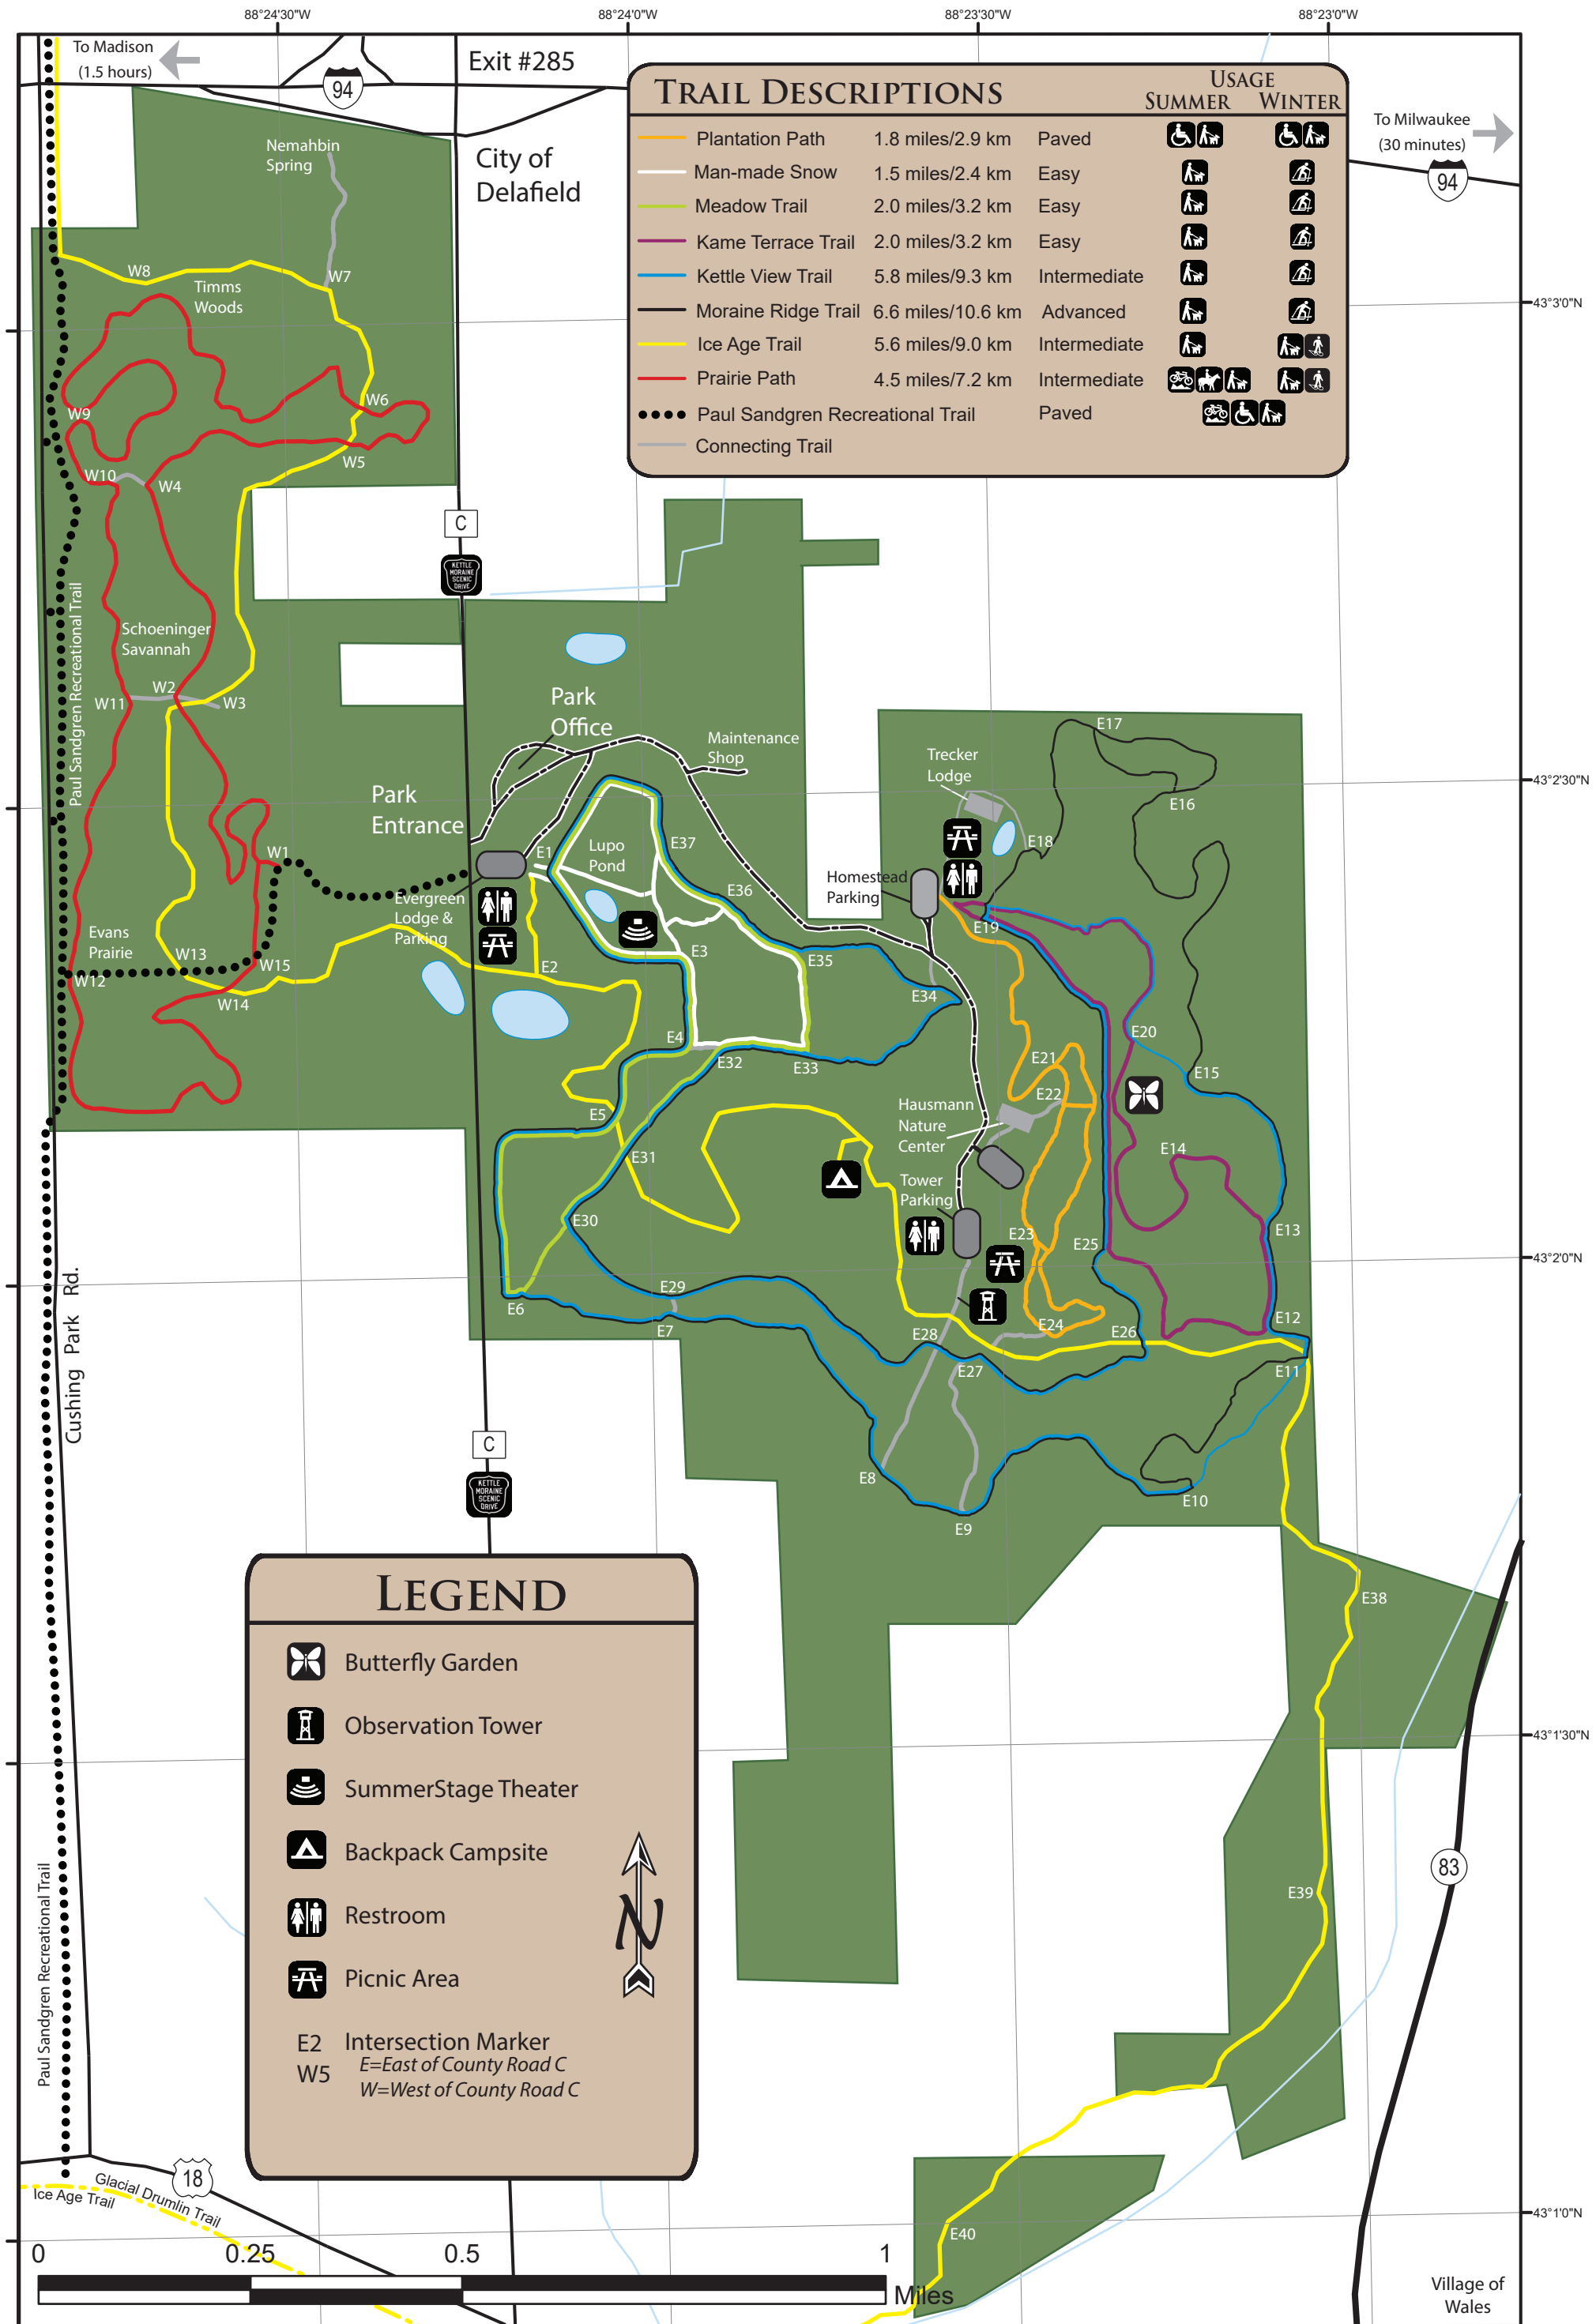

KETTLE MORAINE STATE FOREST LAPHAM PEAK UNIT

TRAIL DESCRIPTIONS			USAGE	
			SUMMER	WINTER
	Plantation Path	1.8 miles/2.9 km Paved		
	Man-made Snow	1.5 miles/2.4 km Easy		
	Meadow Trail	2.0 miles/3.2 km Easy		
	Kame Terrace Trail	2.0 miles/3.2 km Easy		
	Kettle View Trail	5.8 miles/9.3 km Intermediate		
	Moraine Ridge Trail	6.6 miles/10.6 km Advanced		
	Ice Age Trail	5.6 miles/9.0 km Intermediate		
	Prairie Path	4.5 miles/7.2 km Intermediate		
	Paul Sandgren Recreational Trail	Paved		
	Connecting Trail			

LEGEND	
	Butterfly Garden
	Observation Tower
	SummerStage Theater
	Backpack Campsite
	Restroom
	Picnic Area
E2	Intersection Marker
W5	E=East of County Road C W=West of County Road C

Glacial Drumlin Trail
Ice Age Trail

Village of Wales