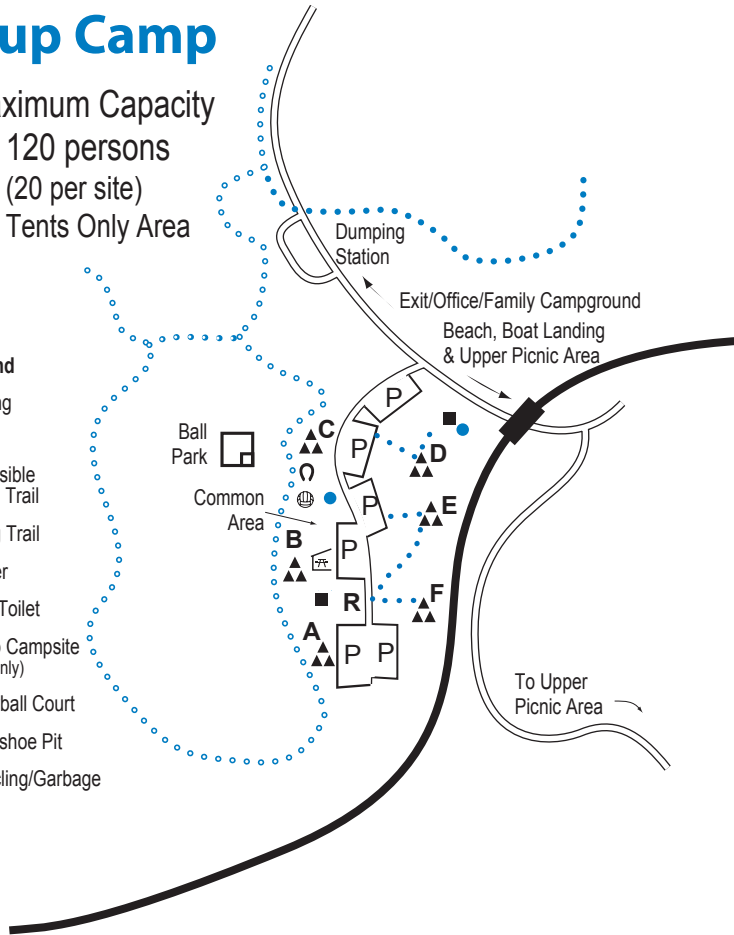

# Lake Kegonsa State Park

## Group Camp

Maximum Capacity  
120 persons  
(20 per site)  
Tents Only Area

### Legend

- P Parking
- Water
- ⋯ Accessible Hiking Trail
- ⋯ Hiking Trail
- ☐ Shelter
- Vault Toilet
- ▲ Group Campsite (Tent only)
- ⊕ Volleyball Court
- ⊖ Horseshoe Pit
- R Recycling/Garbage

## Family Campground