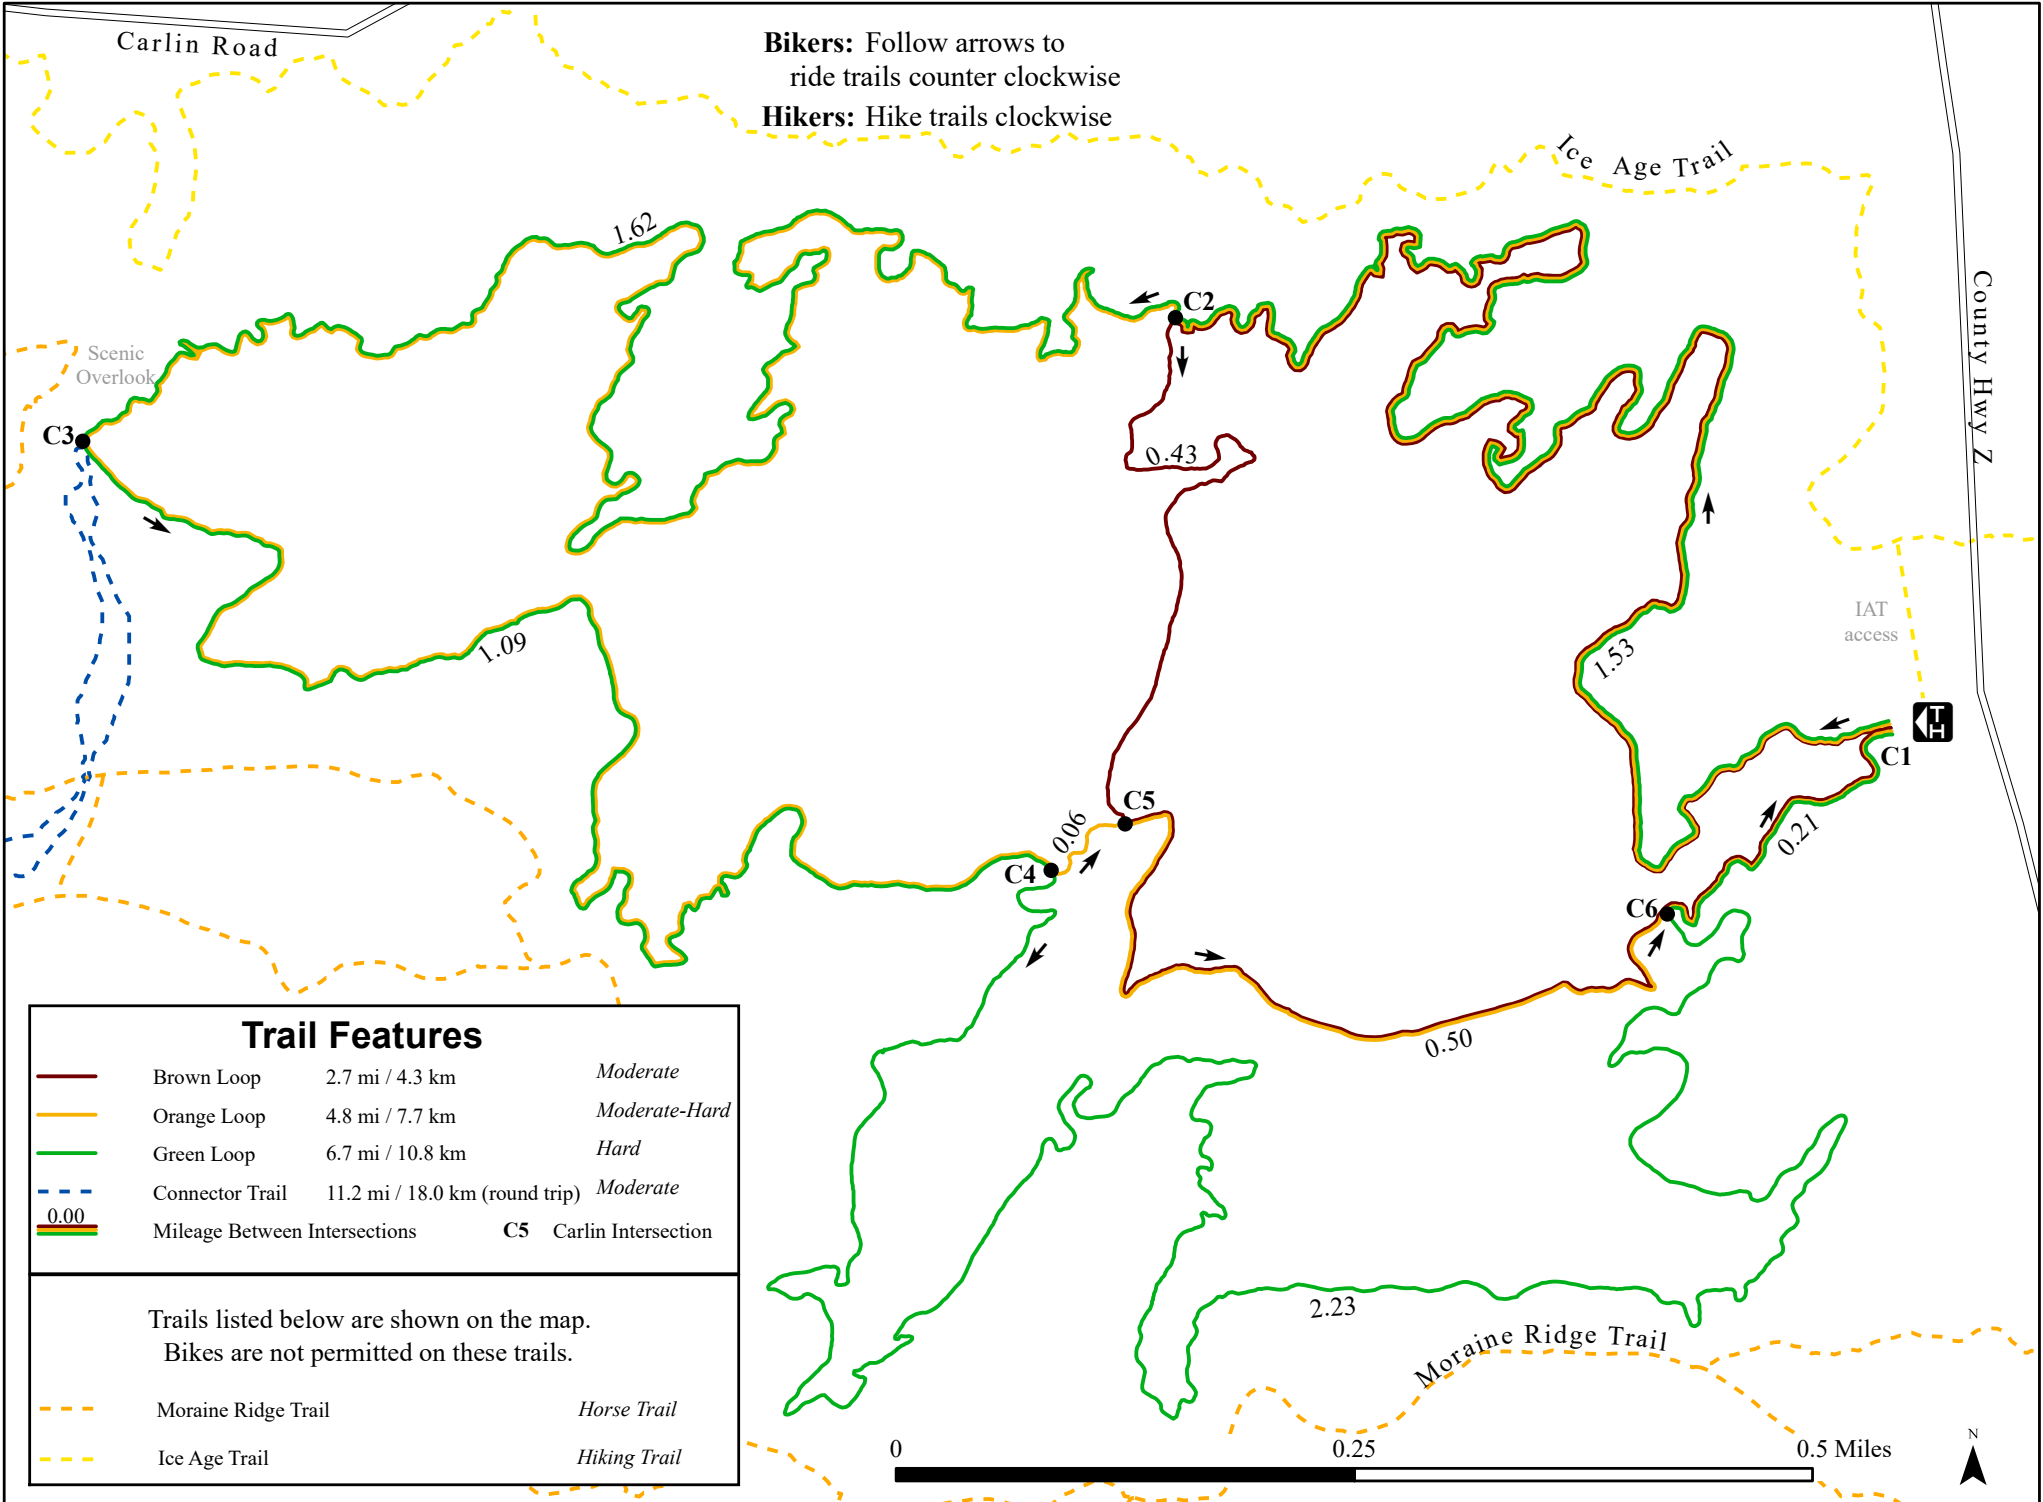

**Bikers:** Follow arrows to ride trails counter clockwise  
**Hikers:** Hike trails clockwise

### Trail Features

	Brown Loop	2.7 mi / 4.3 km	Moderate
	Orange Loop	4.8 mi / 7.7 km	Moderate-Hard
	Green Loop	6.7 mi / 10.8 km	Hard
	Connector Trail	11.2 mi / 18.0 km (round trip)	Moderate
	Moraine Ridge Trail		Horse Trail
	Ice Age Trail		Hiking Trail

Trails listed below are shown on the map.  
 Bikes are not permitted on these trails.

	Moraine Ridge Trail	Horse Trail
	Ice Age Trail	Hiking Trail