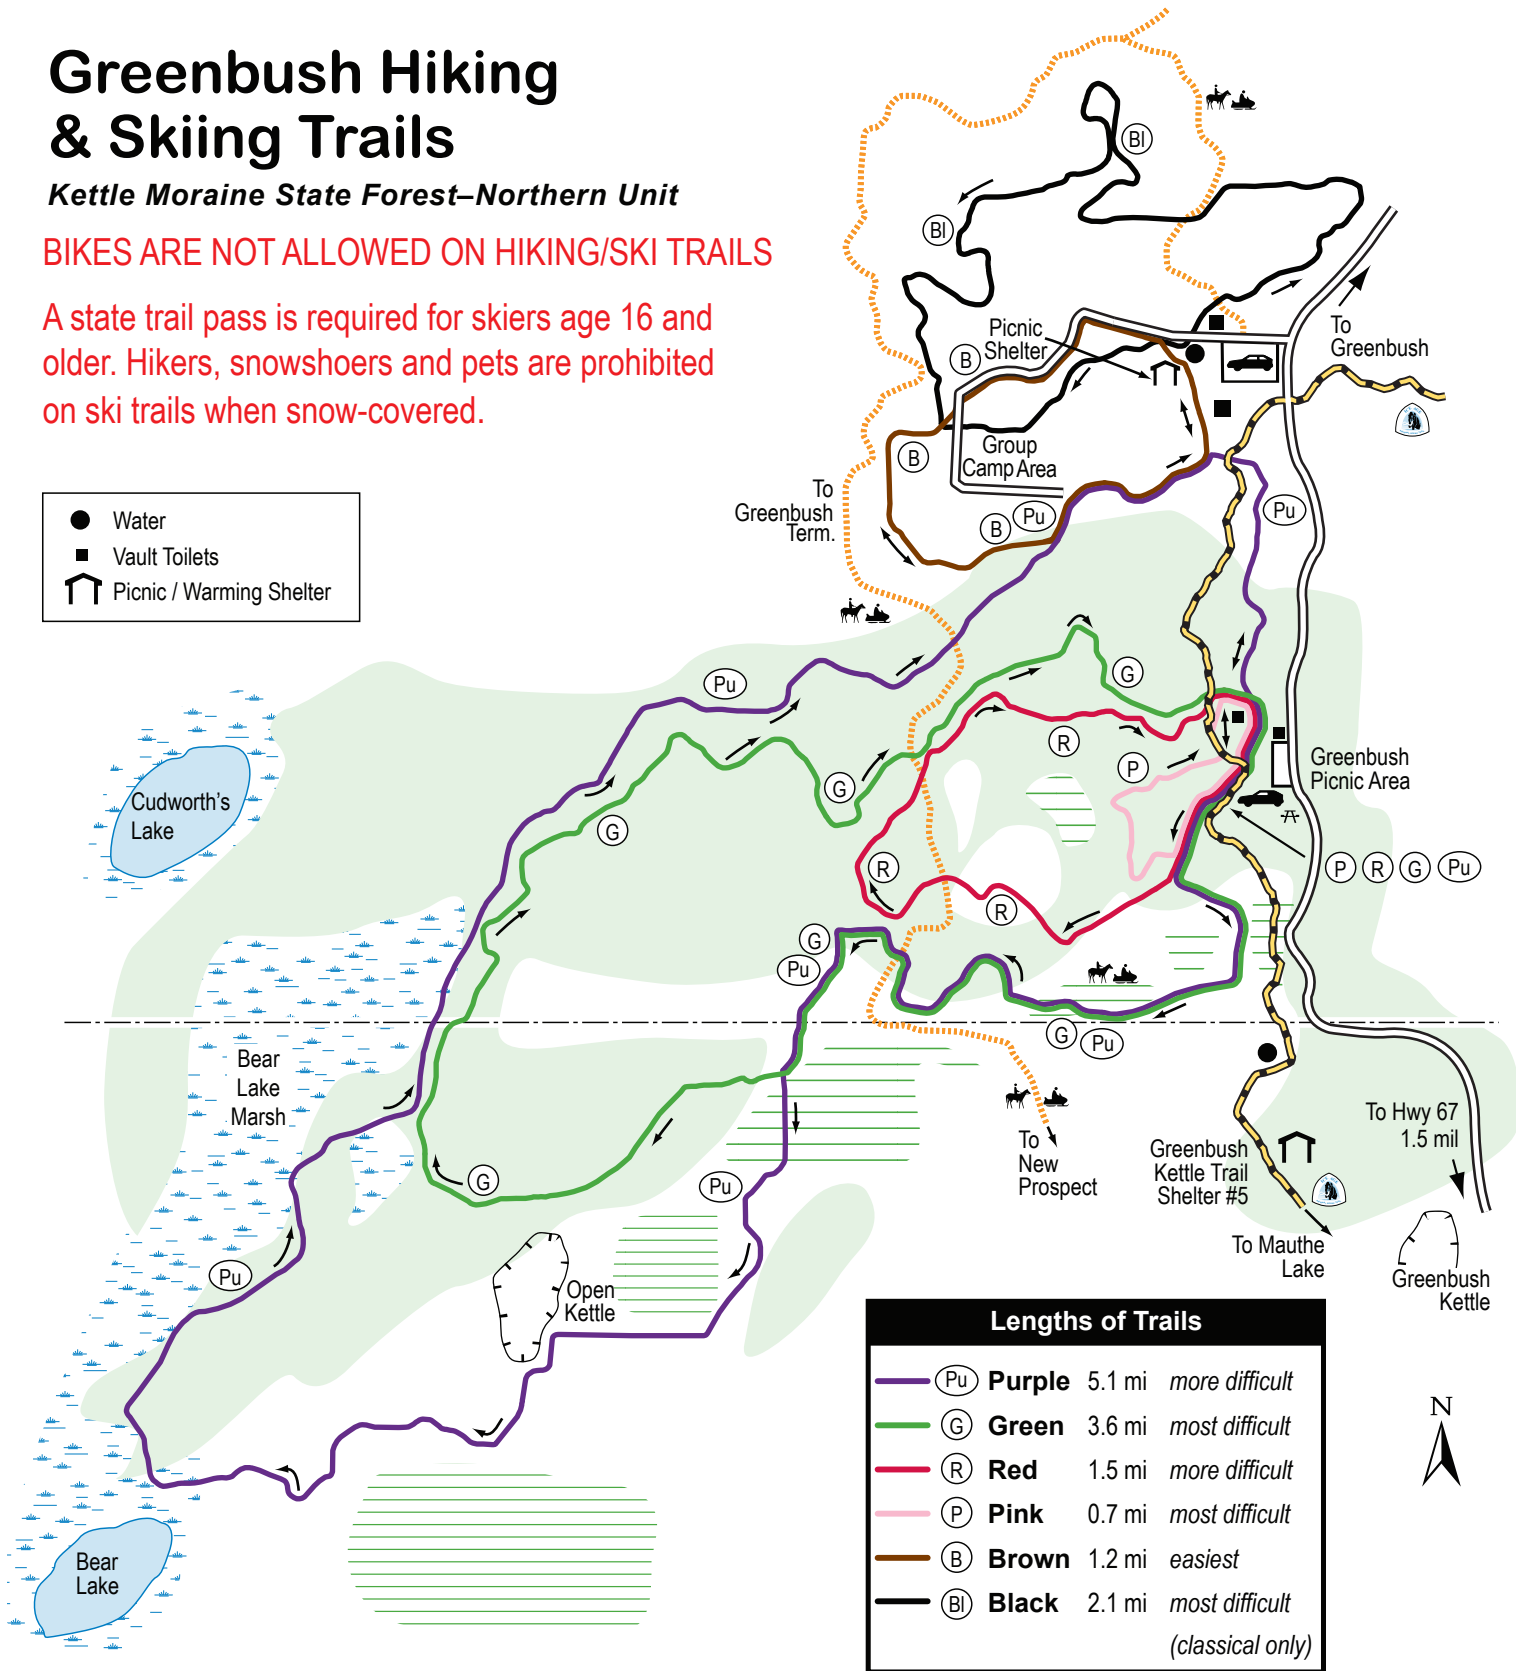

Greenbush Hiking & Skiing Trails

Kettle Moraine State Forest—Northern Unit

BIKES ARE NOT ALLOWED ON HIKING/SKI TRAILS

A state trail pass is required for skiers age 16 and older. Hikers, snowshoers and pets are prohibited on ski trails when snow-covered.

- Water
- Vault Toilets
- ⌂ Picnic / Warming Shelter

Kettle Moraine State Forest—Northern Unit

N1765 County Hwy G,
Campbellsport WI 53010-3303
(262) 626-2116
wiparks.net

The Wisconsin Department of Natural Resources provides equal opportunity in its employment, programs, services, and functions under an Affirmative Action Plan. If you have any questions, please write to Equal Opportunity Office, Department of Interior, Washington, D.C. 20240.

This publication is available in alternate format (large print, Braille, audio tape, etc.) upon request. Please call (608) 266-2181 for more information.