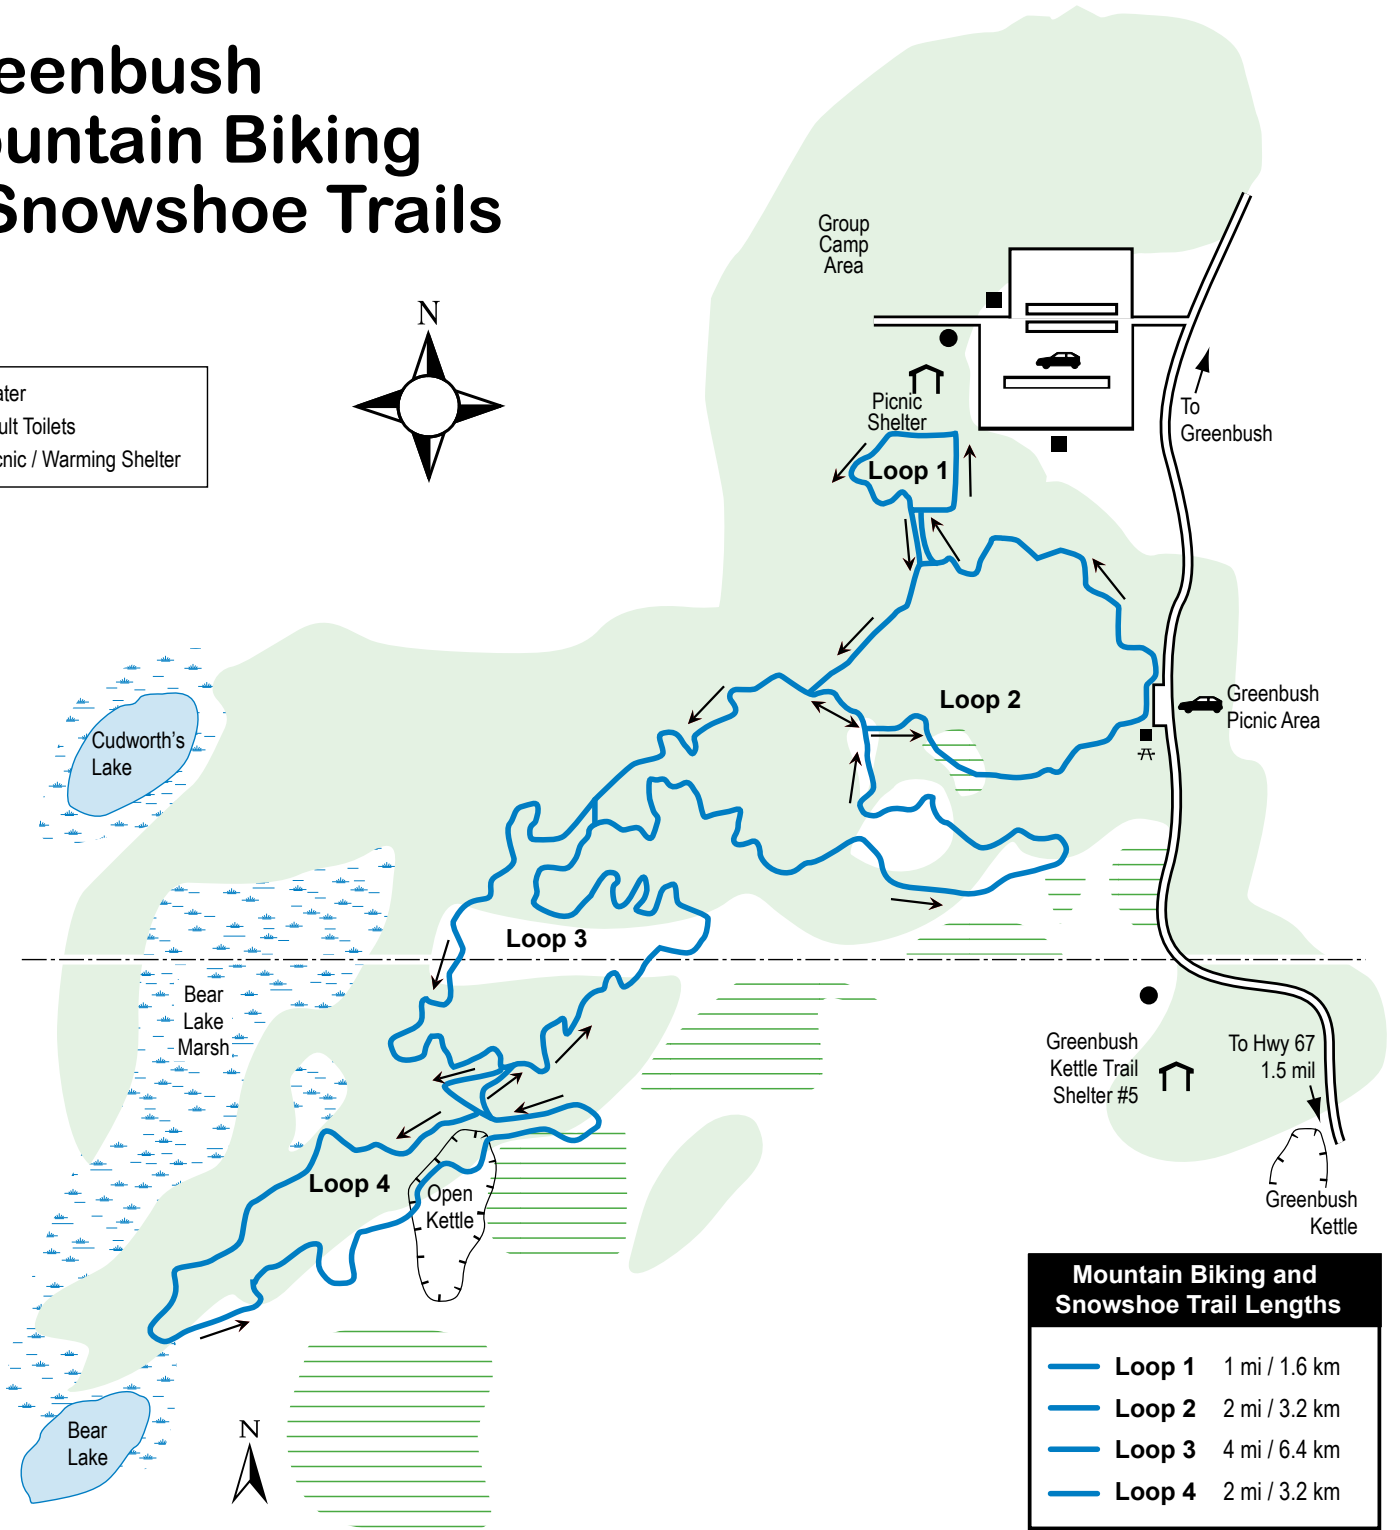

Greenbush Mountain Biking & Snowshoe Trails

- Water
- Vault Toilets
- ⌒ Picnic / Warming Shelter

Mountain Biking and Snowshoe Trail Lengths	
Loop 1	1 mi / 1.6 km
Loop 2	2 mi / 3.2 km
Loop 3	4 mi / 6.4 km
Loop 4	2 mi / 3.2 km