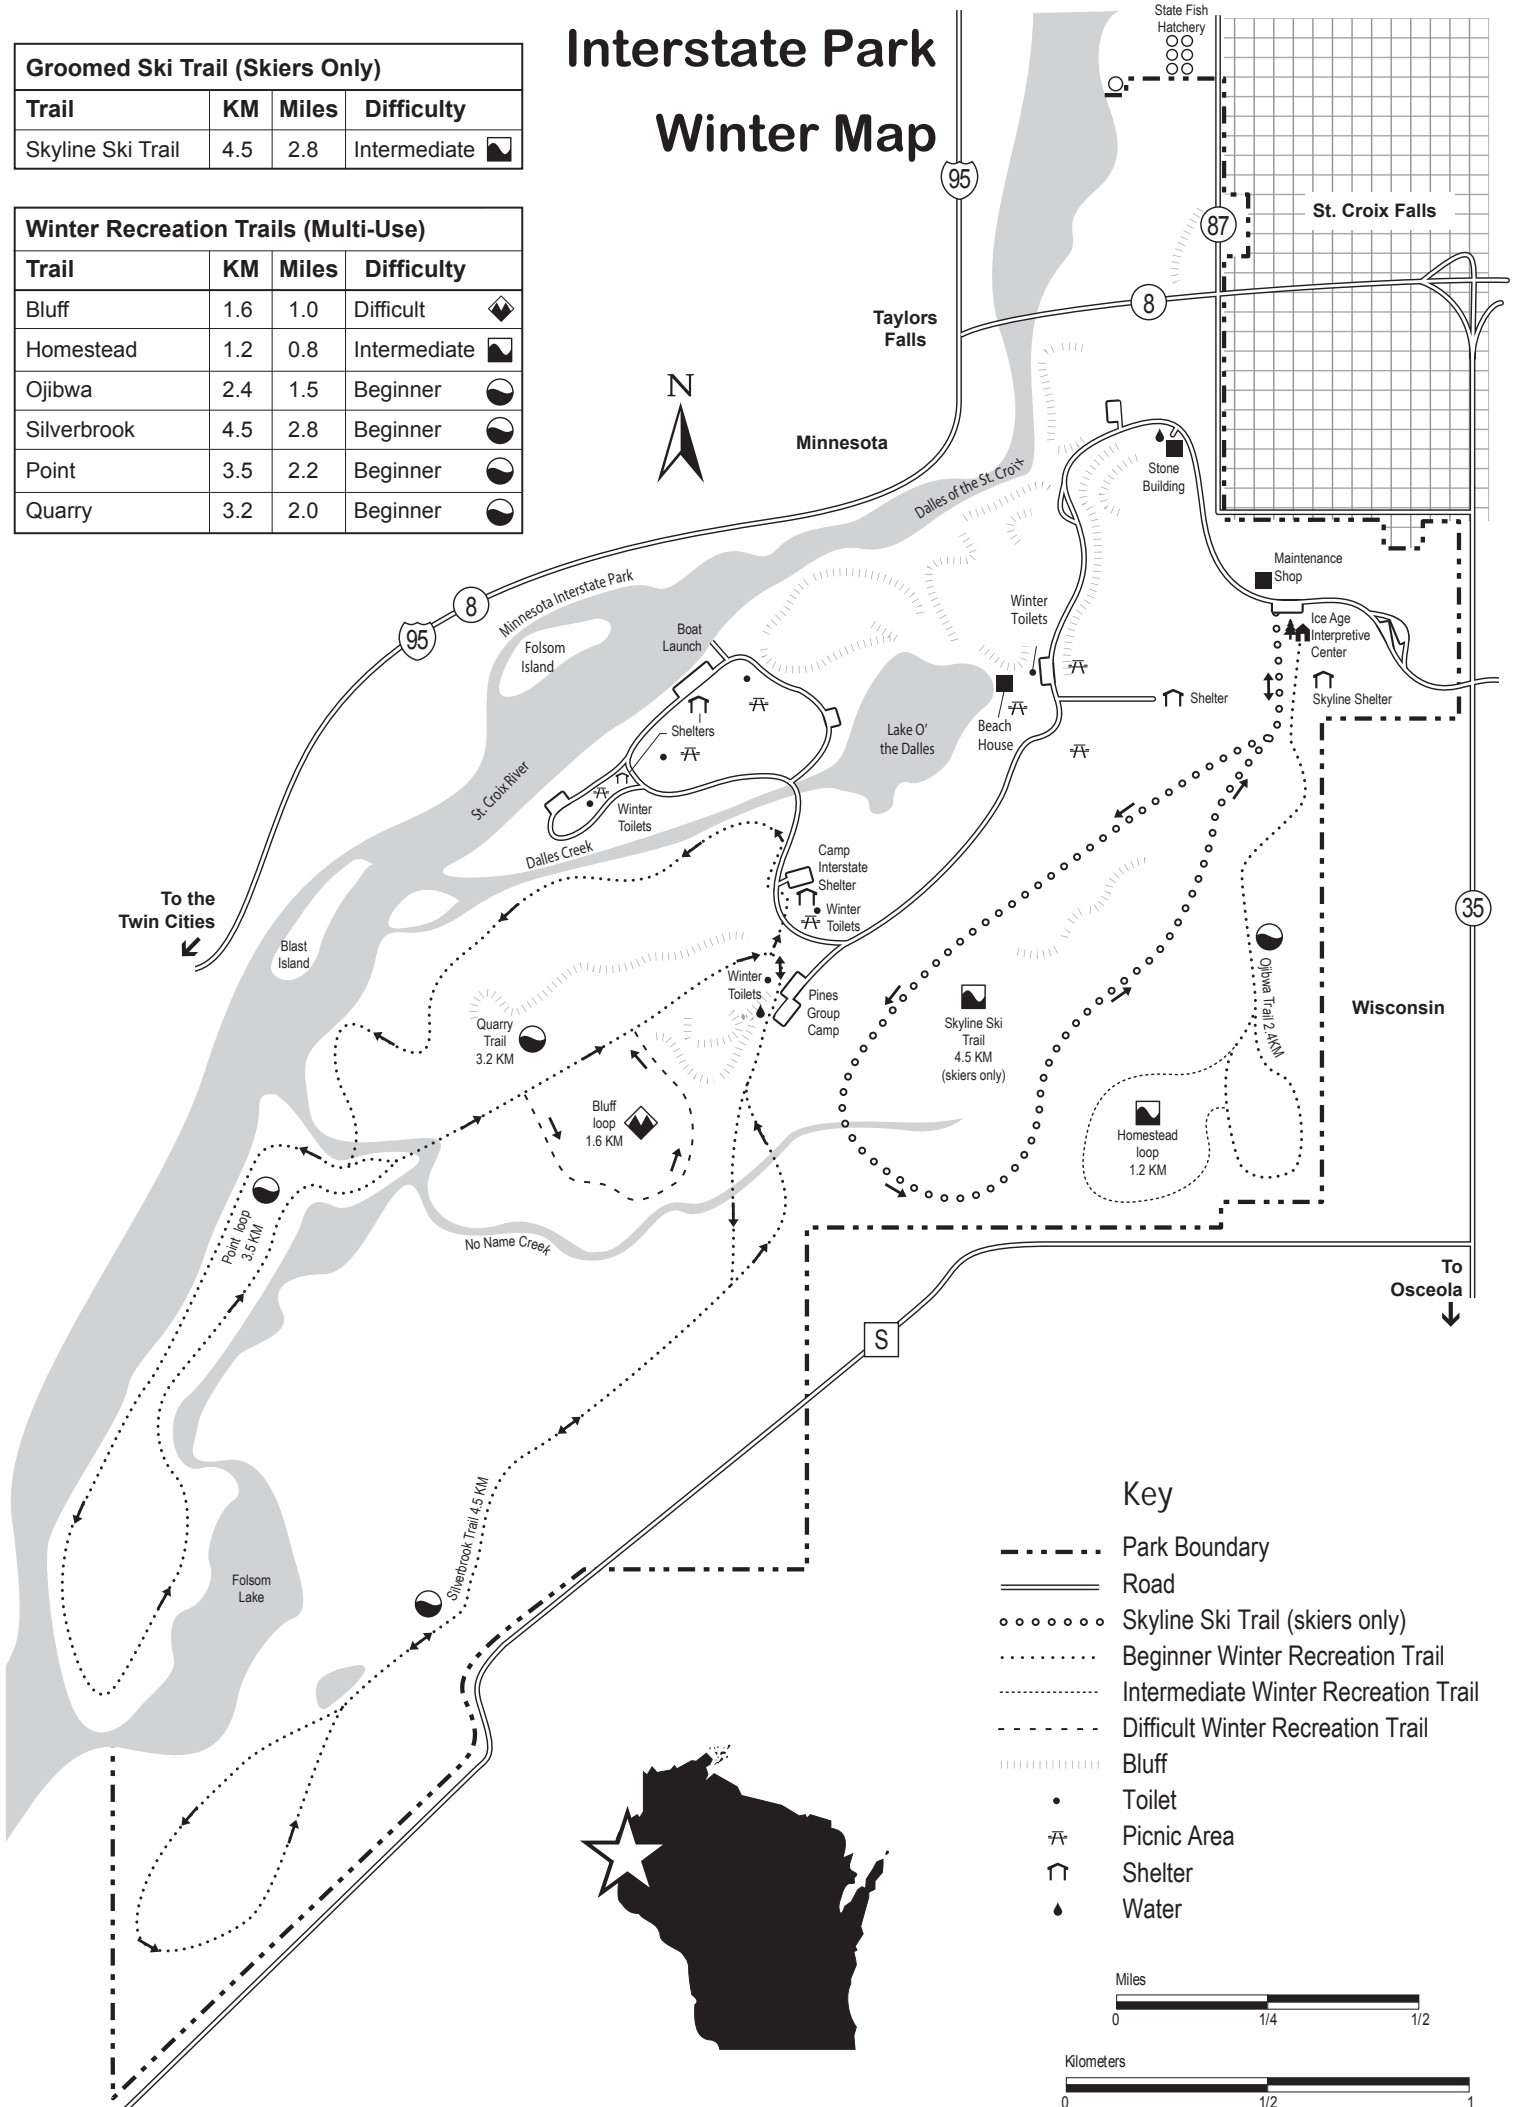

Interstate Park Winter Map

Groomed Ski Trail (Skiers Only)			
Trail	KM	Miles	Difficulty
Skyline Ski Trail	4.5	2.8	Intermediate

Winter Recreation Trails (Multi-Use)			
Trail	KM	Miles	Difficulty
Bluff	1.6	1.0	Difficult
Homestead	1.2	0.8	Intermediate
Ojibwa	2.4	1.5	Beginner
Silverbrook	4.5	2.8	Beginner
Point	3.5	2.2	Beginner
Quarry	3.2	2.0	Beginner

The Skyline Ski Trail is groomed for classic cross-country skiing. The trail is open only to skiers when the trail is snow-covered.

Winter Recreation Trails are multi-use trails and are open to snowshoeing, hiking, pets and cross-country skiing. Snowshoers, hikers and pets are not allowed on the Skyline Ski Trail when the trail is snow-covered.