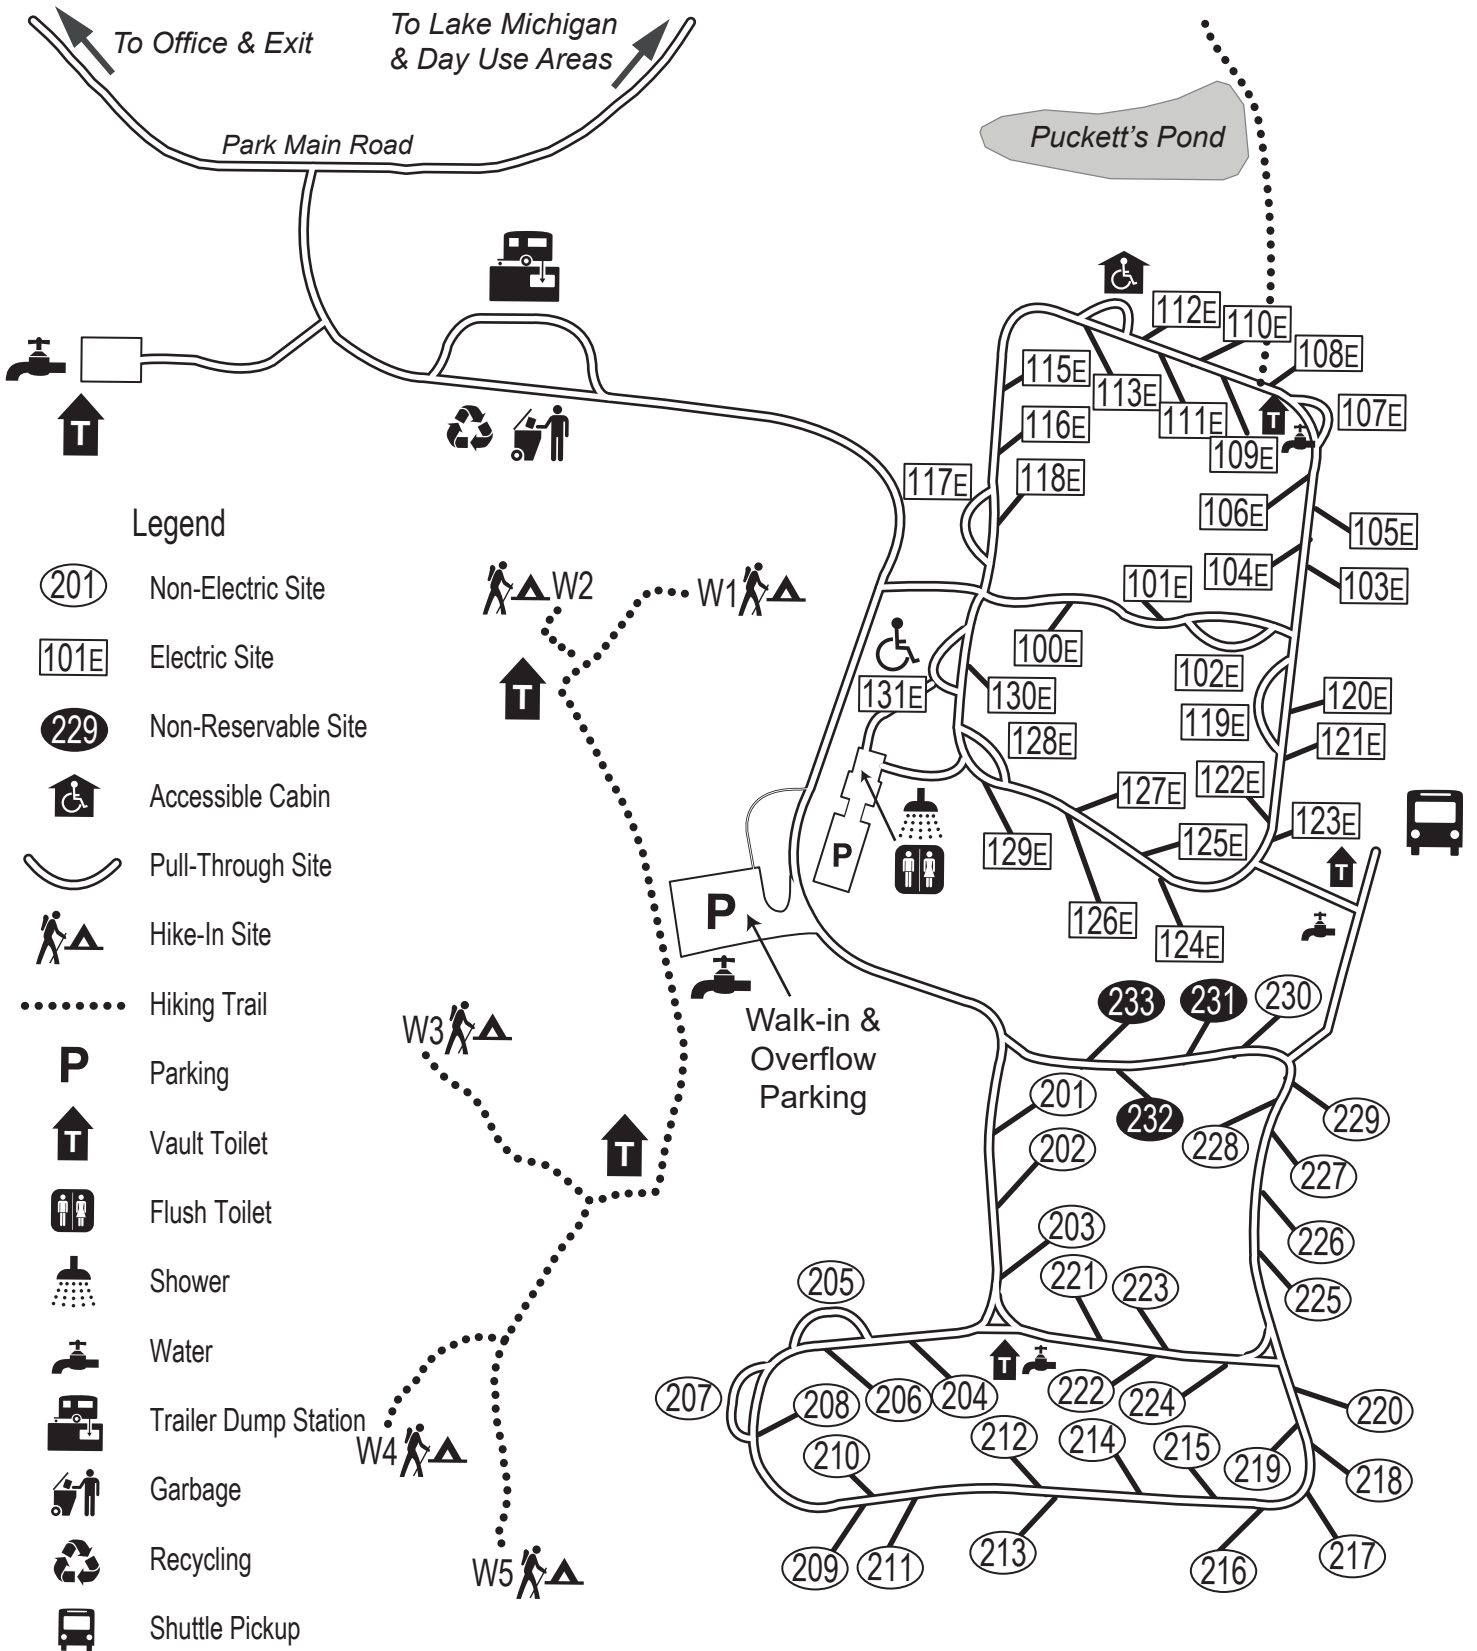

# Harrington Beach Campground Map

## Legend

(201) Non-Electric Site

101E Electric Site

(229) Non-Reservable Site

♿ Accessible Cabin

⤿ Pull-Through Site

🚶 Hike-In Site

⋯ Hiking Trail

P Parking

T Vault Toilet

♂ ♀ Flush Toilet

🚿 Shower

🚰 Water

🚛 Trailer Dump Station

♻️ Garbage

♻️ Recycling

🚌 Shuttle Pickup