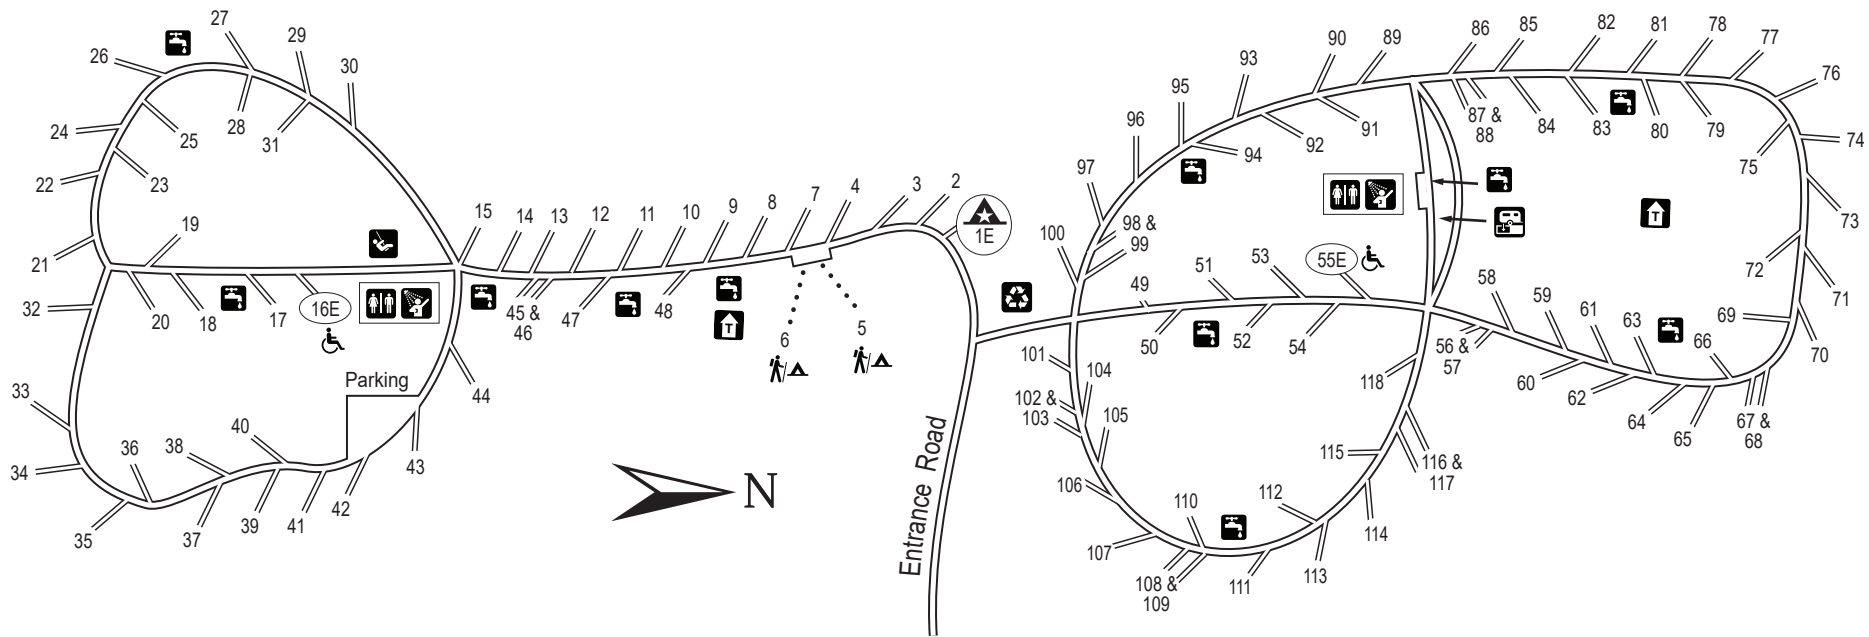

LEGEND

- Electric Campsite
- Double Site
- Camp Host Site
- Walk-to Campsite (tent only)
- Accessible
- Footpath
- Dump Station
- Recycling/Garbage
- Shower Building
- Flush Toilets
- Vault Toilets
- Drinking Water
- Playground

Entrance Road

Governor Dodge State Park

Twin Valley Campground

Reservations
May 1– October 31

LEGEND

- Electric Campsite
- Double Site
- Camp Host Site
- Walk-to Campsite (tent only)
- Accessible
- Footpath
- Dump Station
- Recycling/Garbage
- Shower Building
- Flush Toilets
- Vault Toilets
- Drinking Water
- Playground

Governor Dodge State Park

Cox Hollow Campground

Reservations, May 1–Labor Day