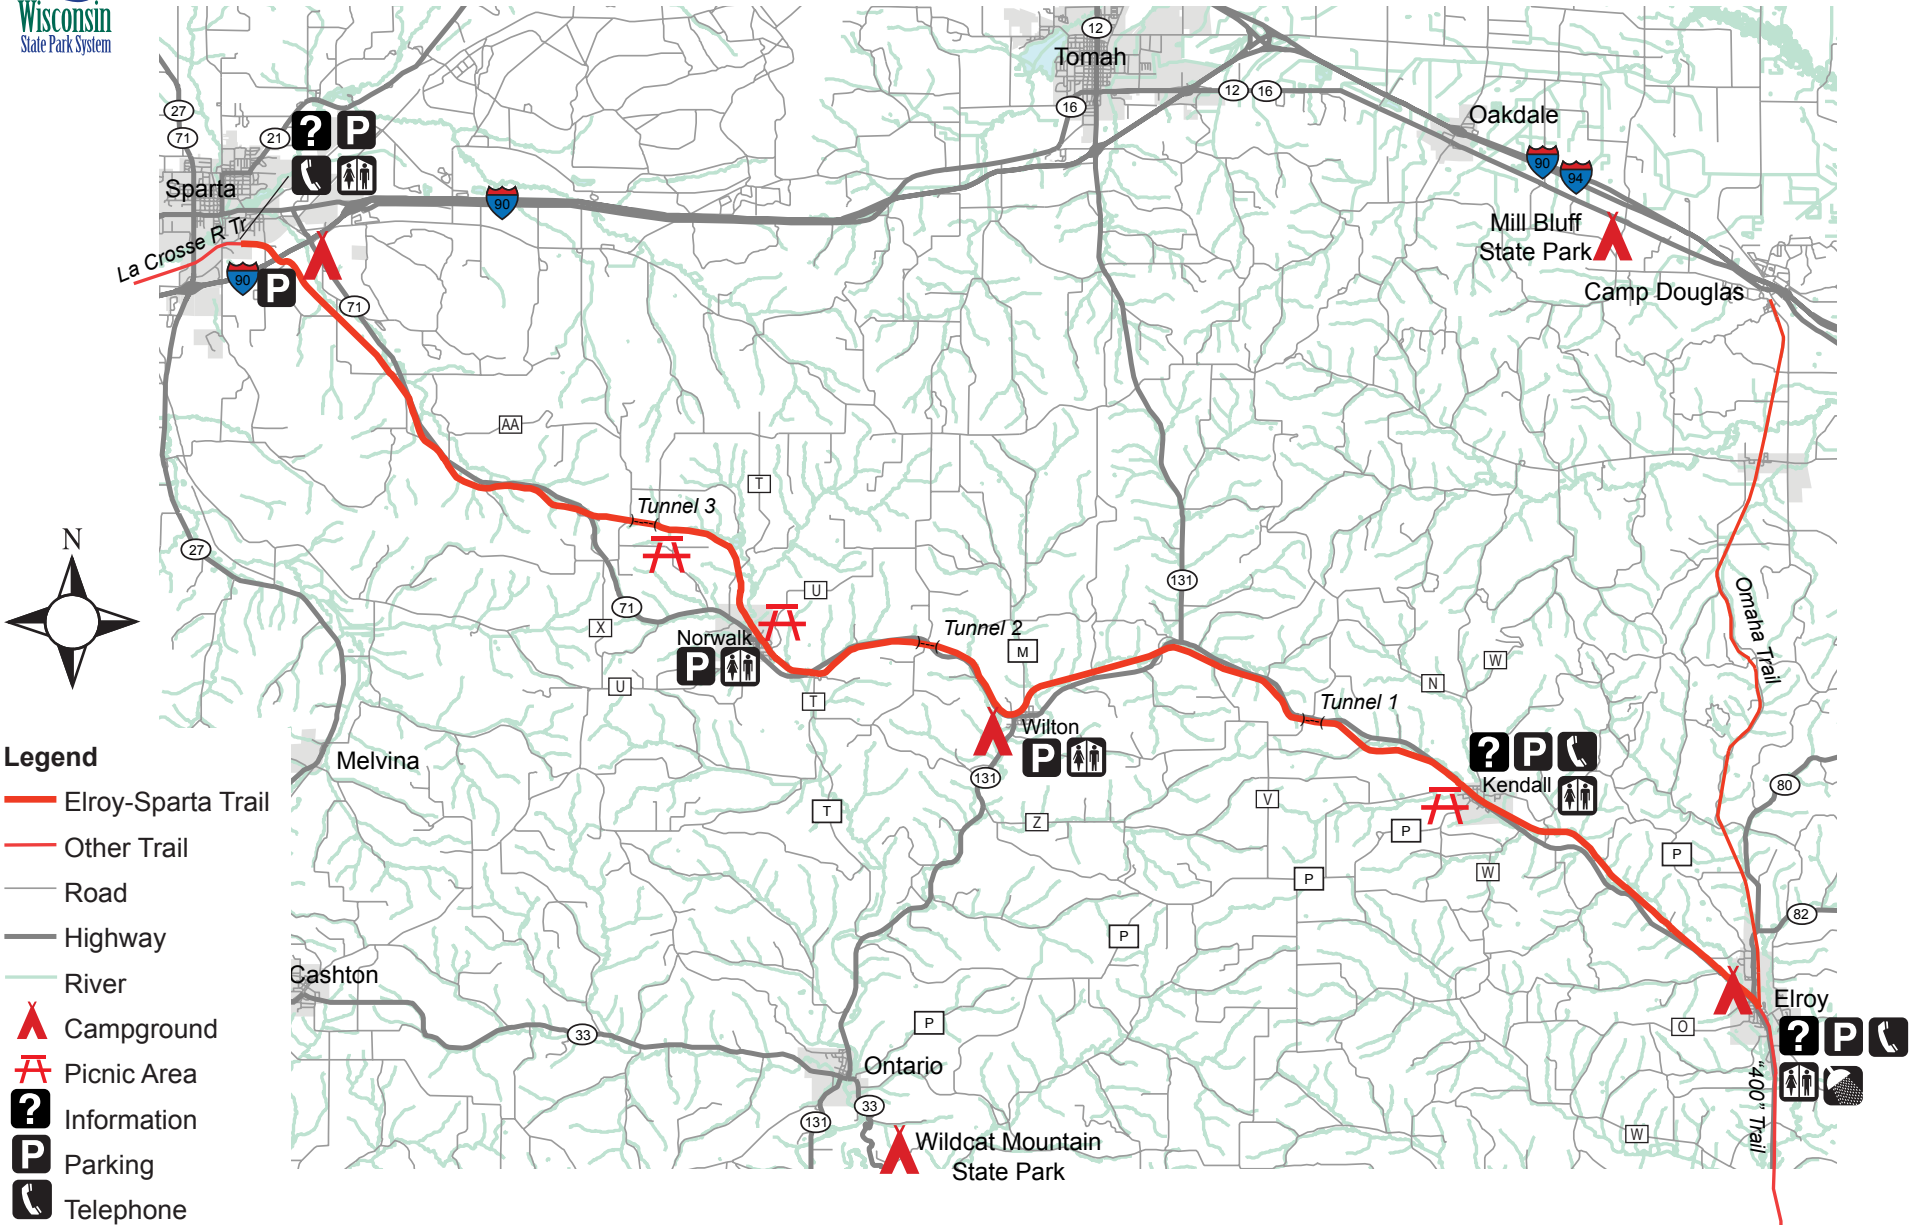

Elroy-Sparta State Trail

Legend

- Elroy-Sparta Trail
- Other Trail
- Road
- Highway
- River
- ▲ Campground
- A Picnic Area
- ? Information
- P Parking
- ☎ Telephone
- ♿ Rest Rooms
- 🚿 Showers

Mileage

Sparta - Tunnel 3	8	Norwalk - Tunnel 2	4	Wilton - Tunnel 1	6	Kendall - Elroy	6
Tunnel 3 - Norwalk	3	Tunnel 2 - Wilton	2	Tunnel 1 - Kendall	3		