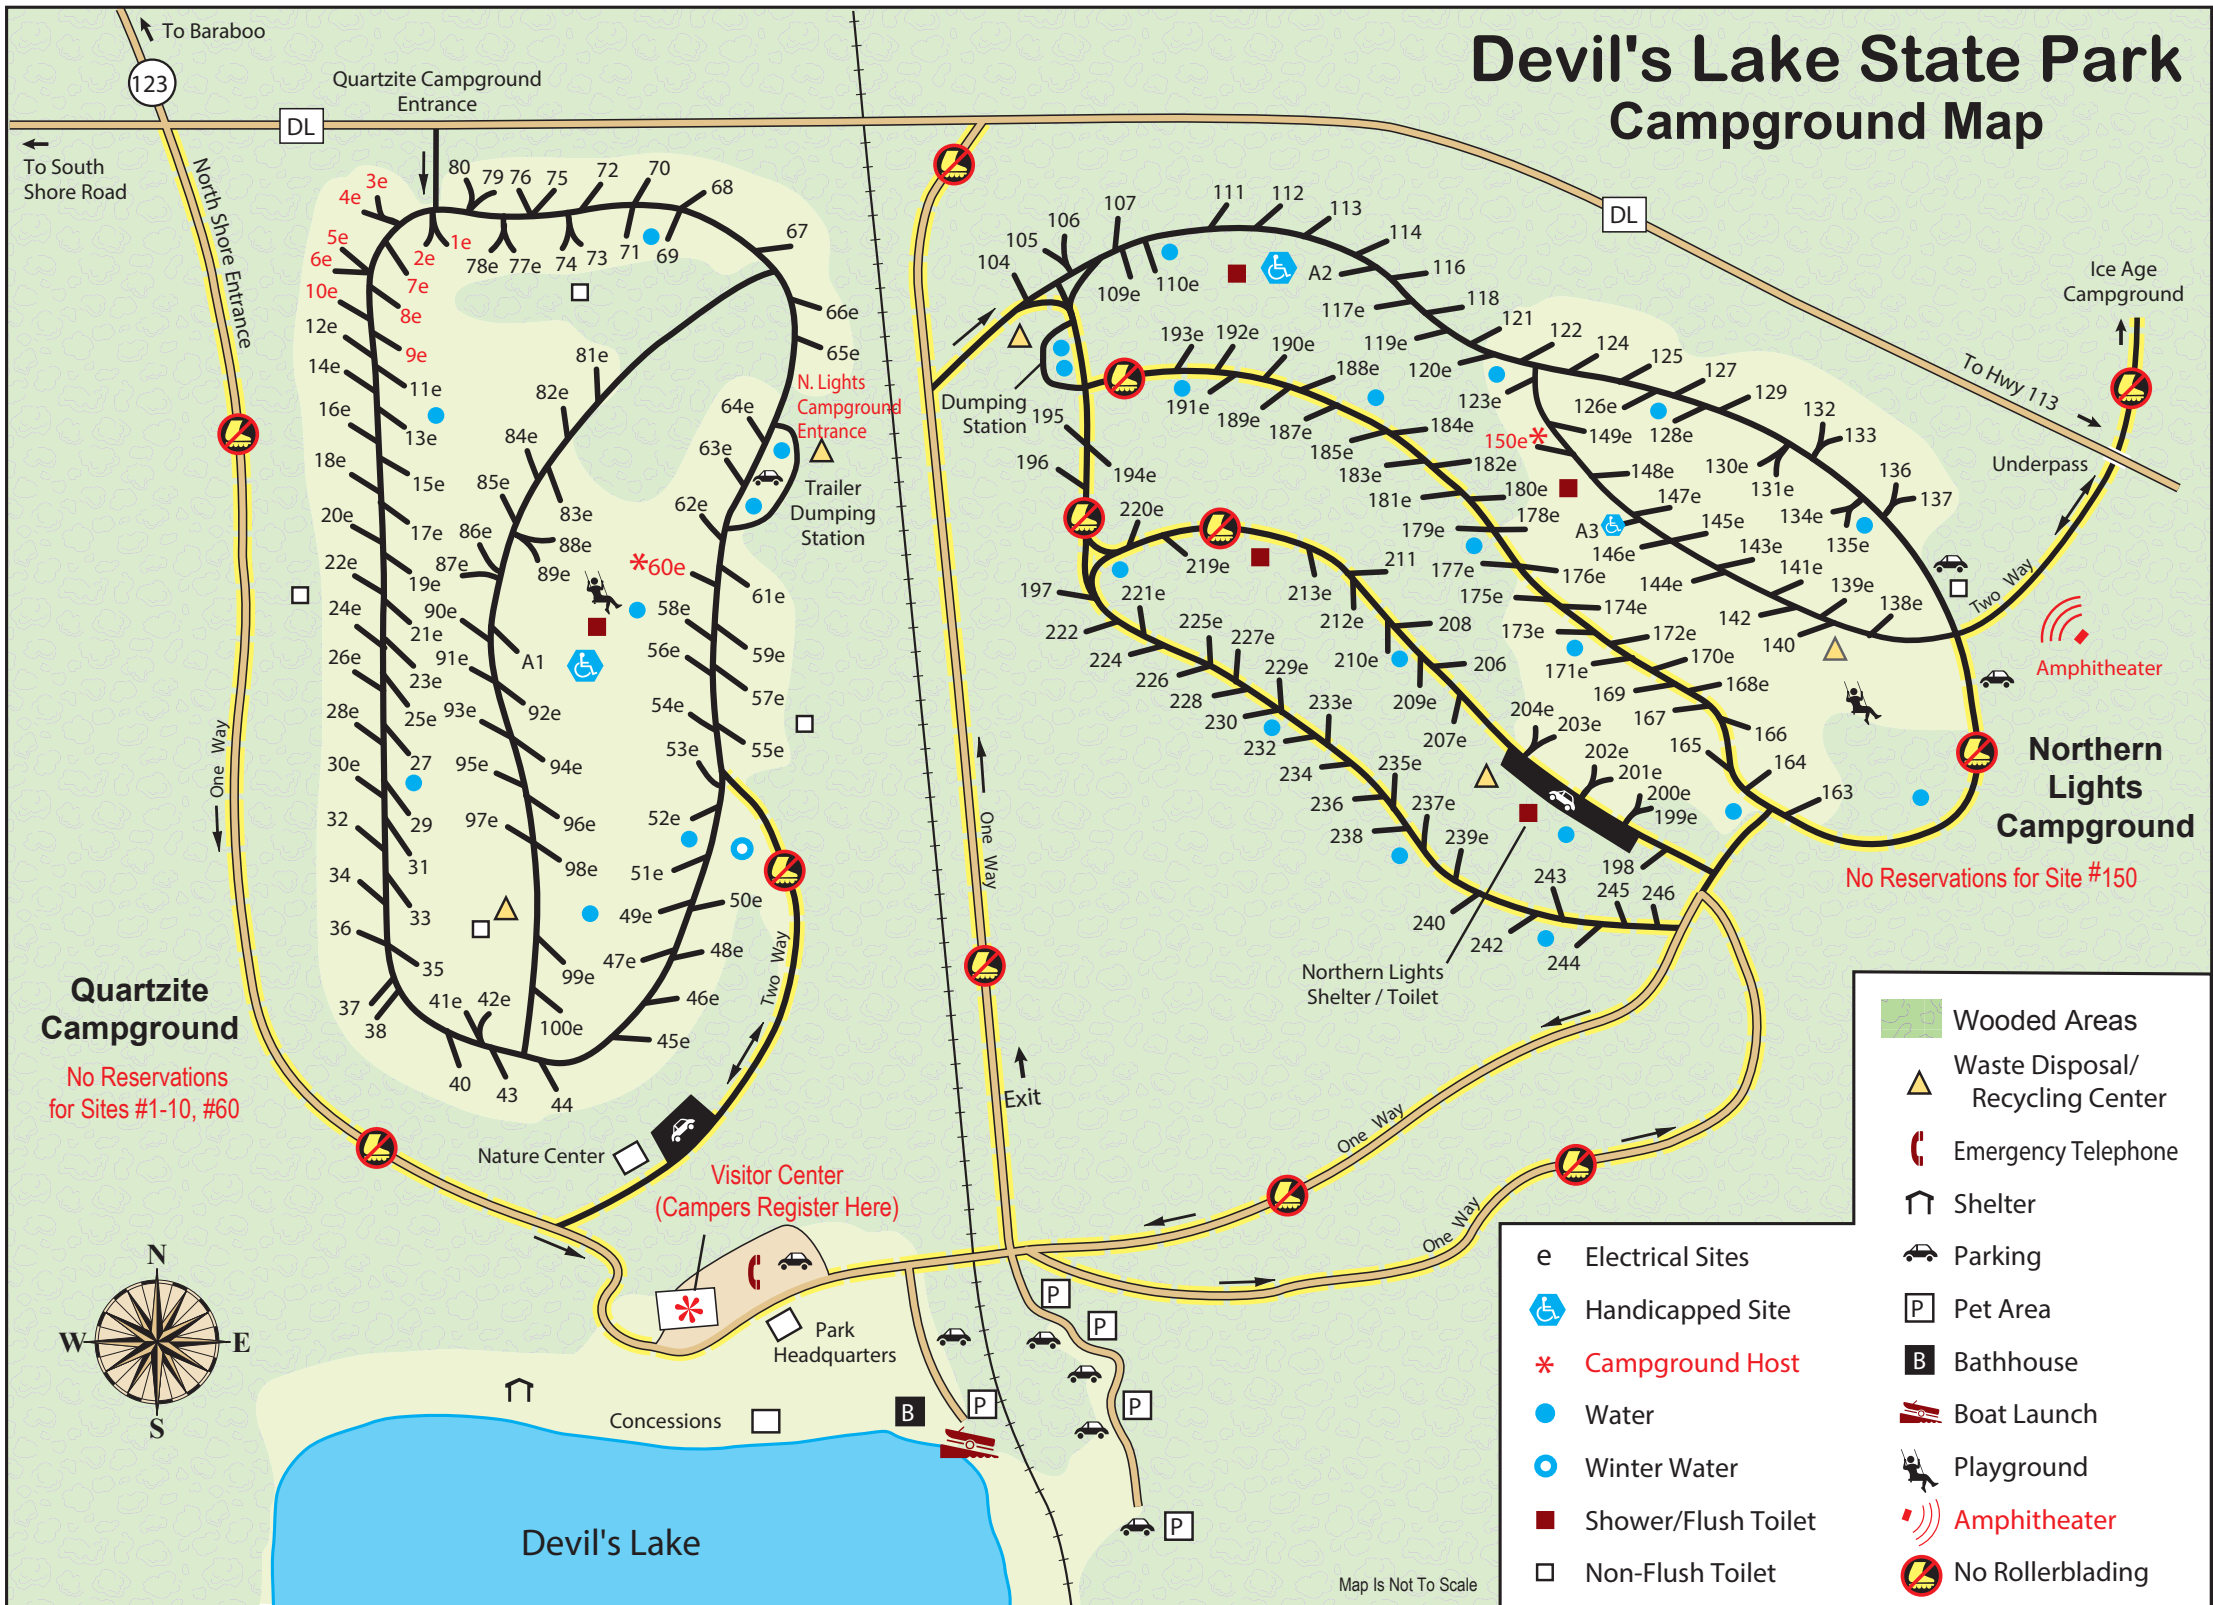

# Devil's Lake State Park Campground Map

## Quartzite Campground

No Reservations for Sites #1-10, #60

No Reservations for Site #150

- Wooded Areas
- Waste Disposal/ Recycling Center
- Emergency Telephone
- Shelter
- Parking
- Pet Area
- Bathhouse
- Boat Launch
- Playground
- Amphitheater
- No Rollerblading
- Electrical Sites
- Handicapped Site
- Campground Host
- Water
- Winter Water
- Shower/Flush Toilet
- Non-Flush Toilet

Map Is Not To Scale