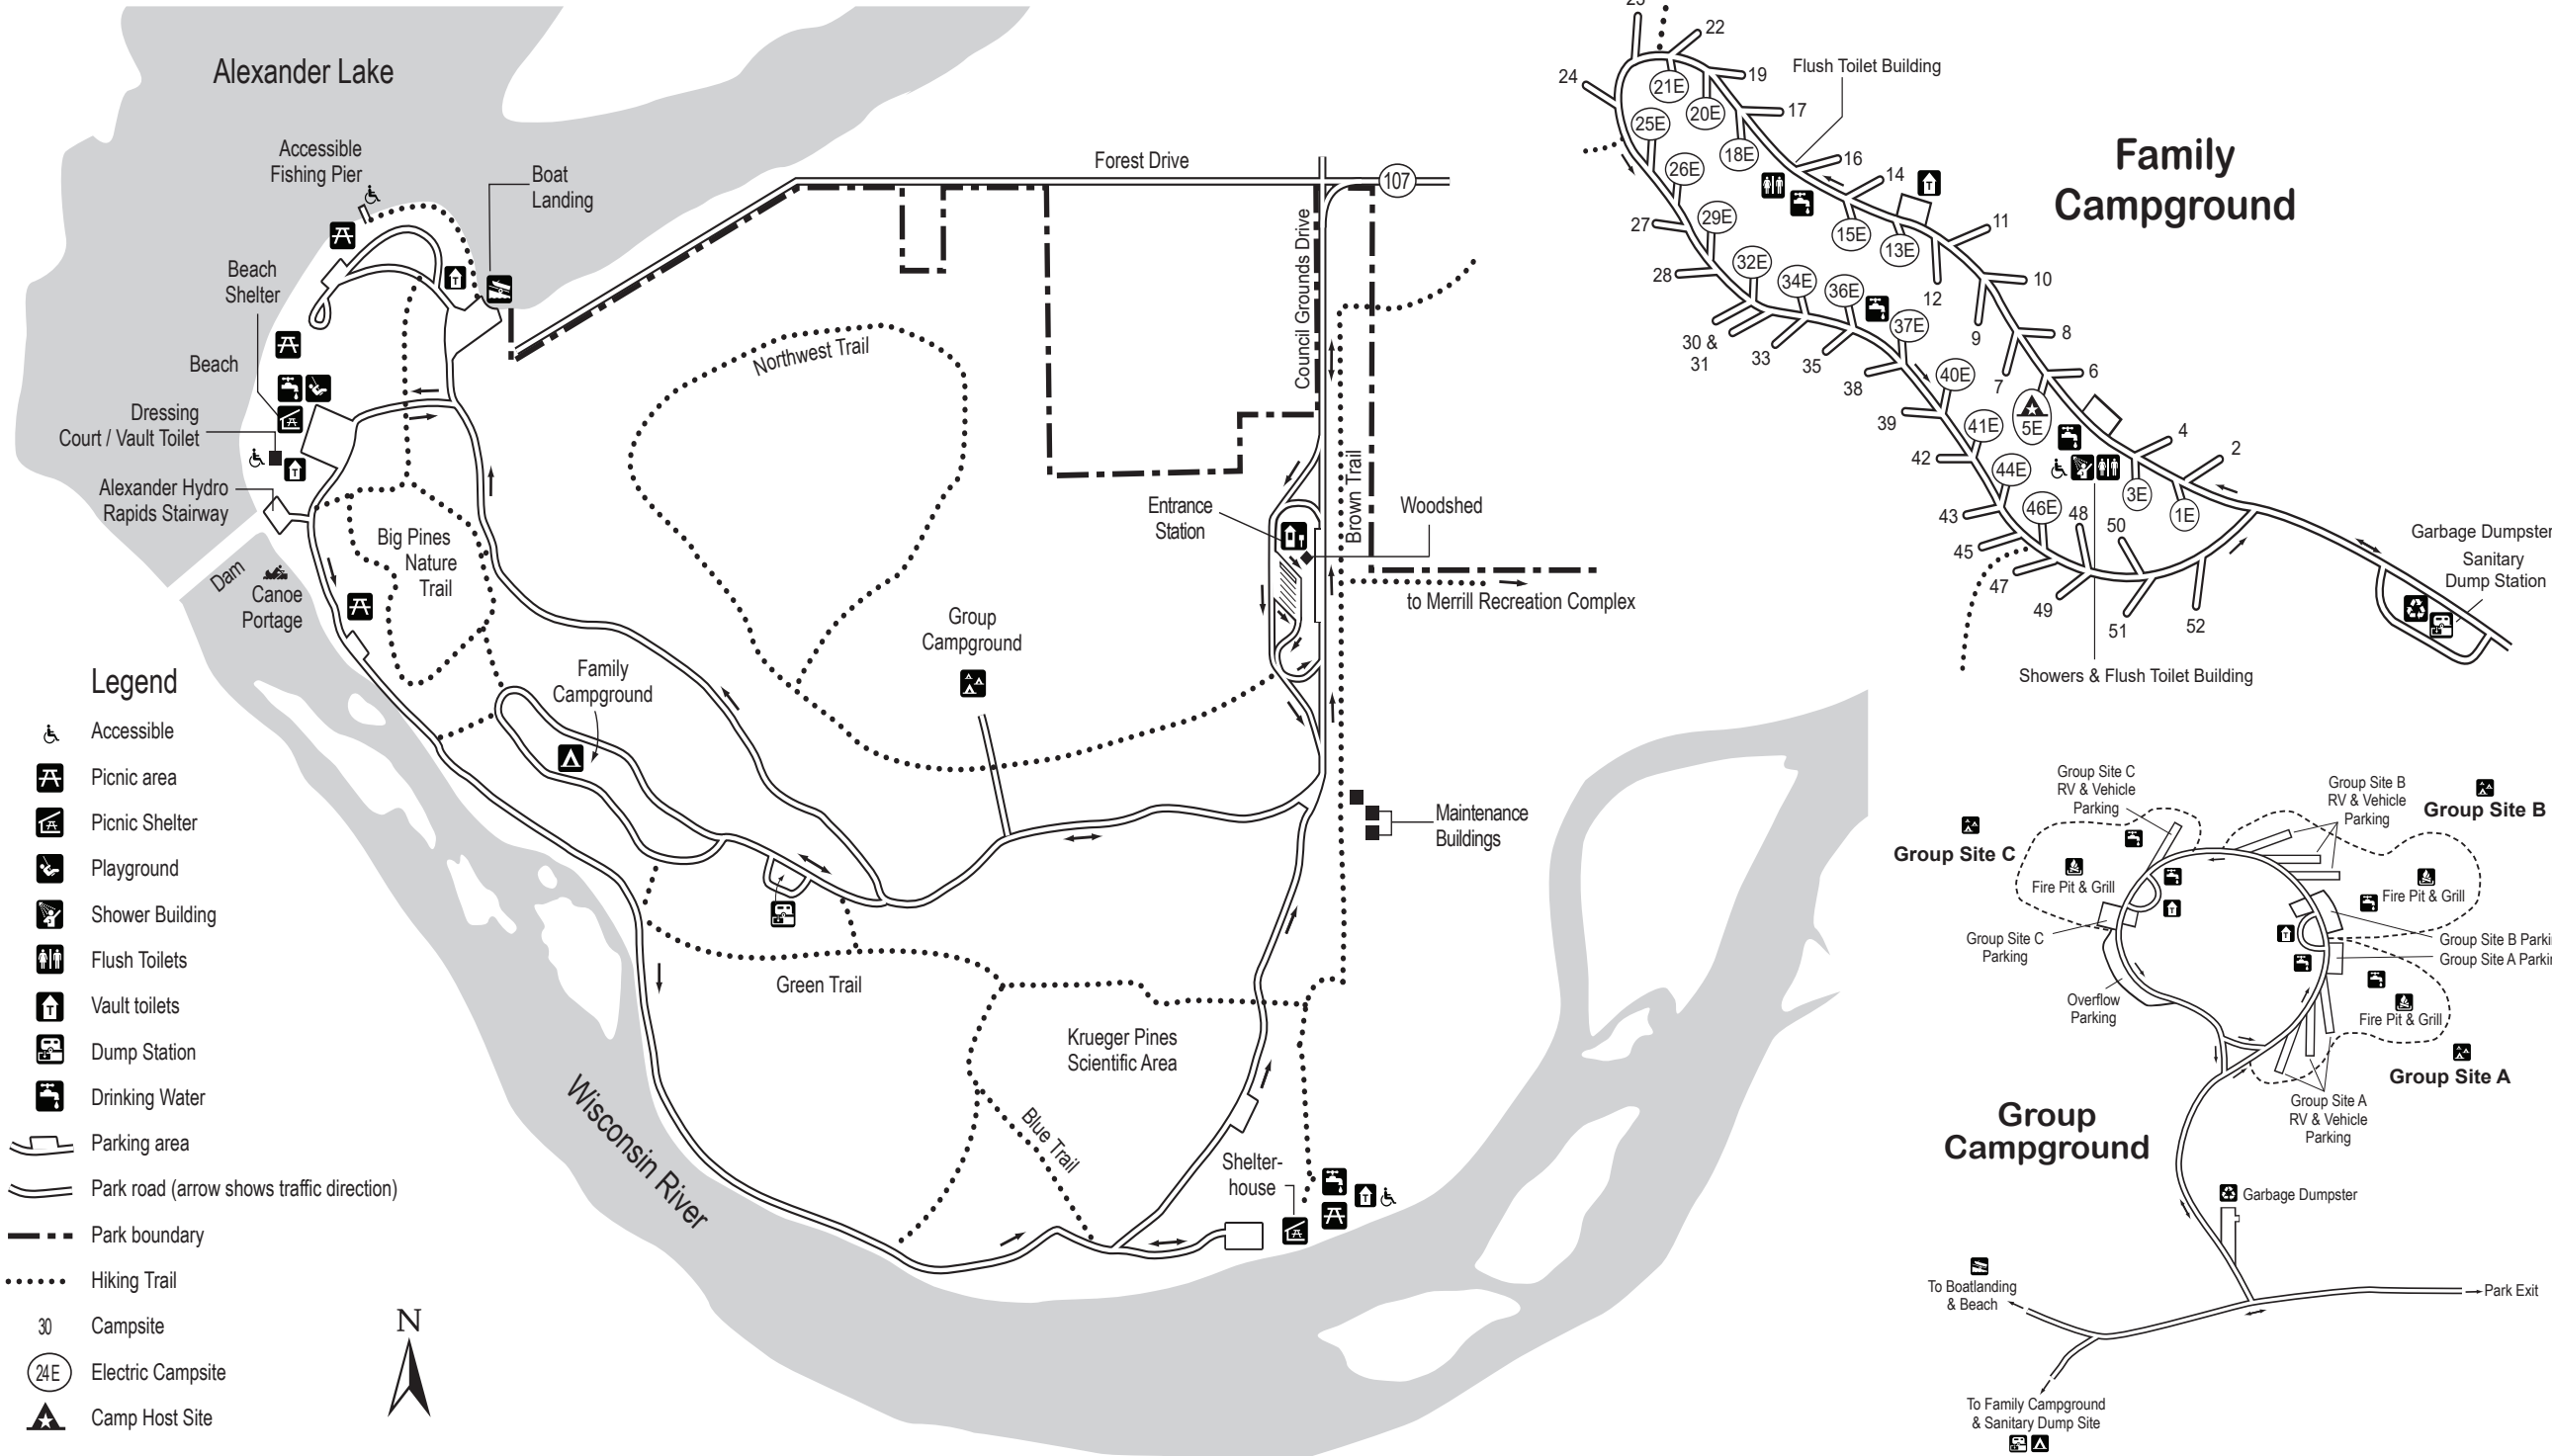

Council Grounds State Park

Legend

- Accessible
- Picnic area
- Picnic Shelter
- Playground
- Shower Building
- Flush Toilets
- Vault toilets
- Dump Station
- Drinking Water
- Parking area
- Park road (arrow shows traffic direction)
- Park boundary
- Hiking Trail
- Campsite
- Electric Campsite
- Camp Host Site