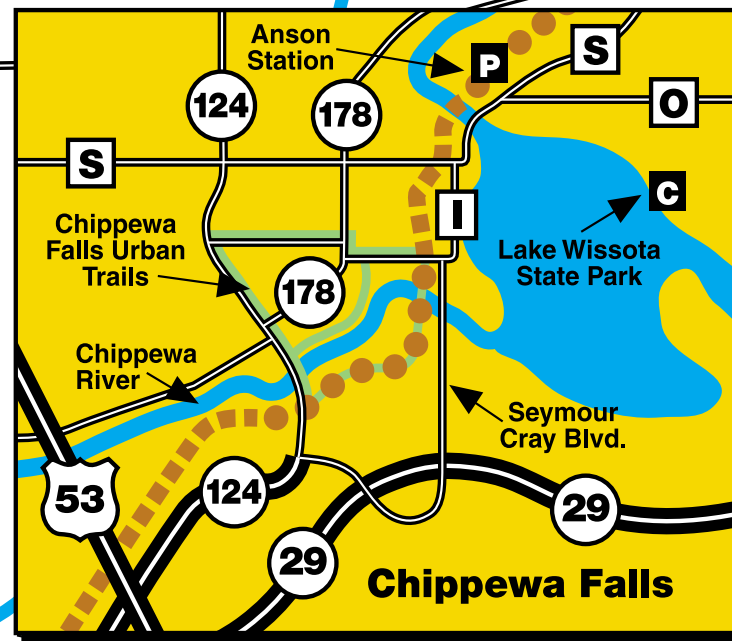

# Chippewa Valley Trail System

**MAP LEGEND:**

- State Trail
- Future Trail
- P** Parking
- W** Water
- R** Restrooms
- C** Camping

Map Provided By:  
 The Friends of the Chippewa River State Trail  
 The Friends of the Red Cedar State Trail  
 The Friends of the Old Abe State Trail  
 Revised 6/06