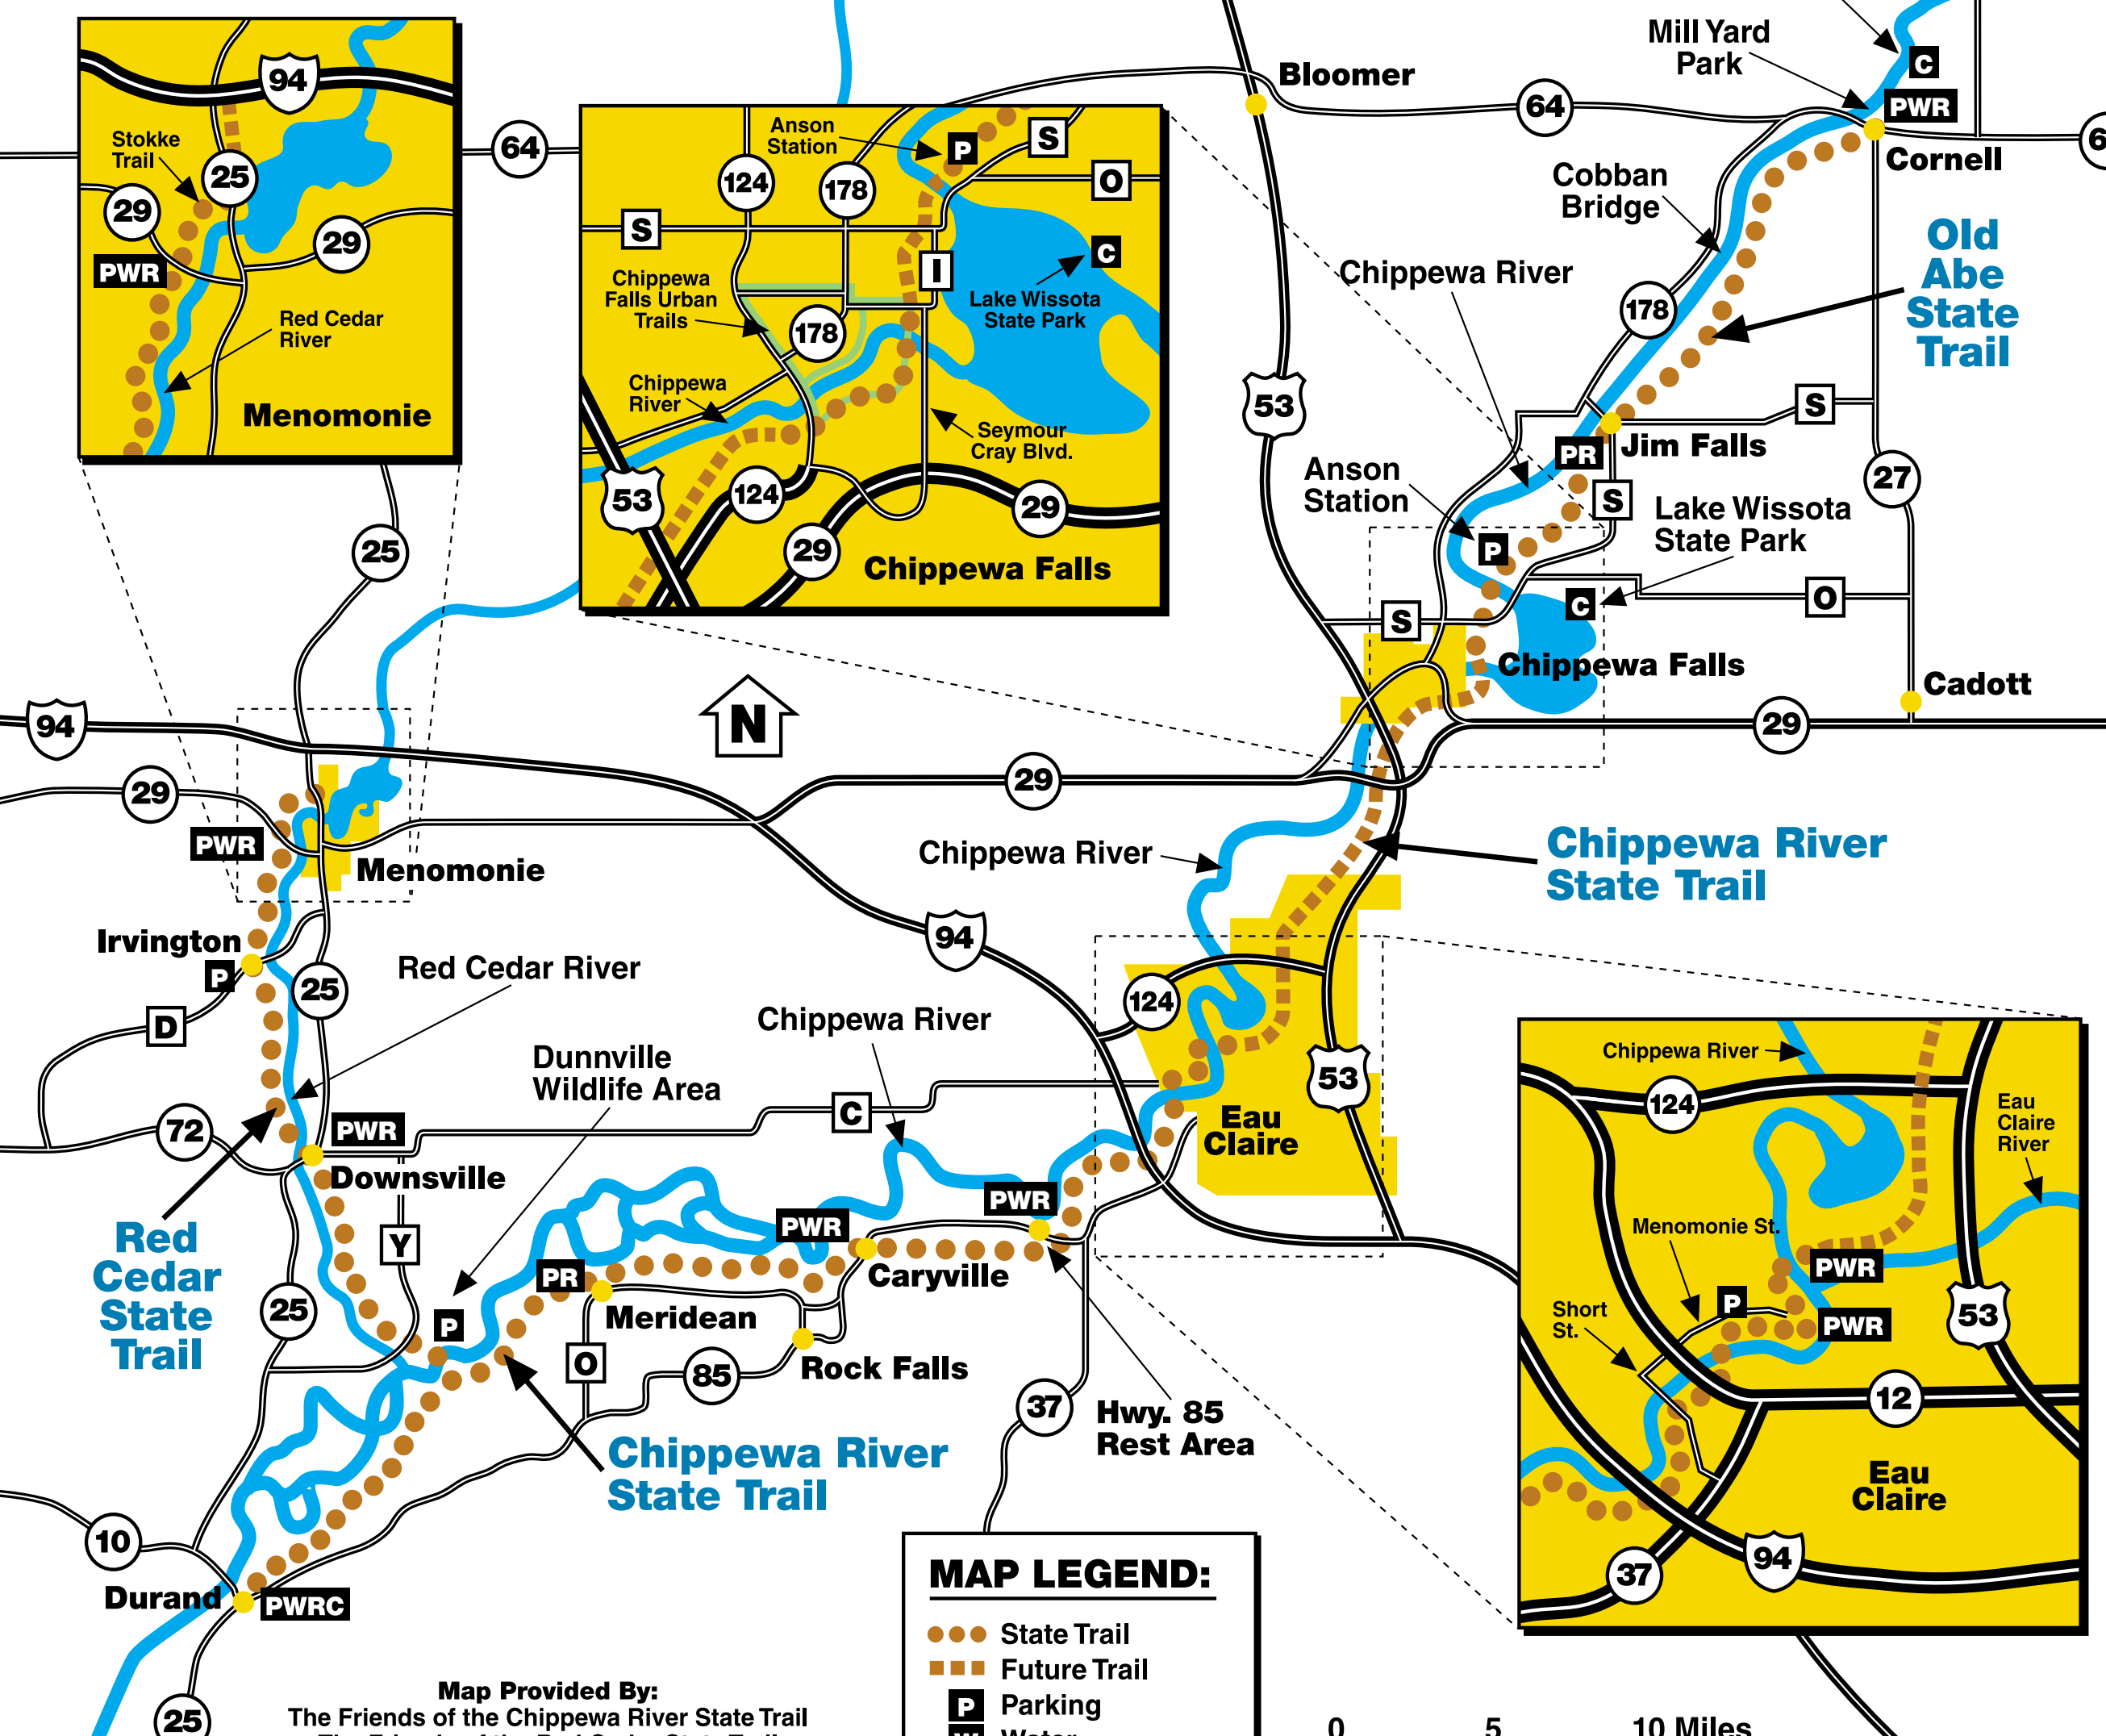

# Chippewa Valley Trail System

**MAP LEGEND:**

- State Trail
- Future Trail
- P** Parking
- W** Water
- R** Restrooms
- C** Camping

Map Provided By:  
 The Friends of the Chippewa River State Trail  
 The Friends of the Red Cedar State Trail  
 The Friends of the Old Abe State Trail  
 Revised 6/06