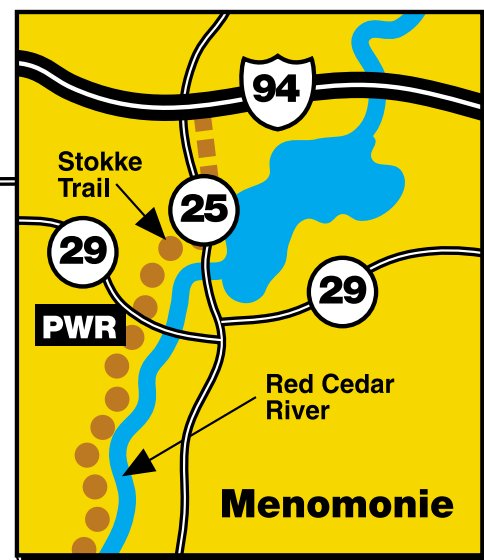

# Chippewa Valley Trail System

**MAP LEGEND:**

- State Trail
- Future Trail
- P** Parking
- W** Water
- R** Restrooms
- C** Camping

Map Provided By:  
 The Friends of the Chippewa River State Trail  
 The Friends of the Red Cedar State Trail  
 The Friends of the Old Abe State Trail  
 Revised 6/06