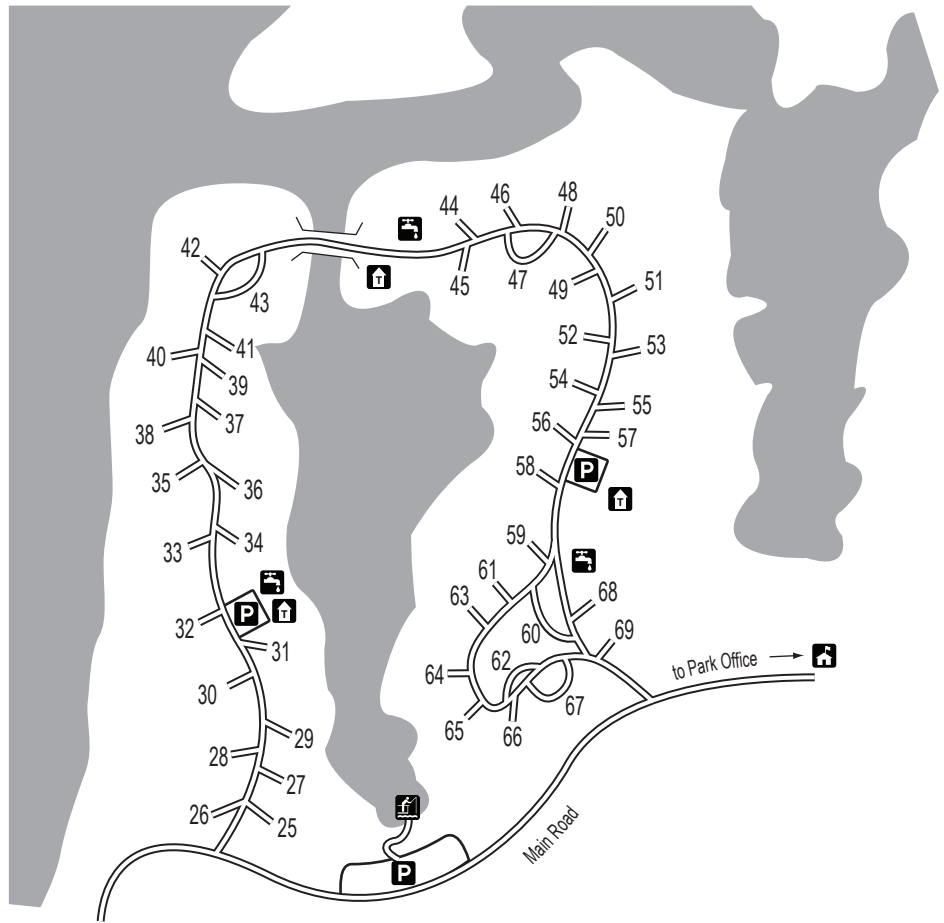

Brunet Island State Park

**North
Campground**
No electricity
All sites reservable

**South
Campground**
Electricity at all sites
All sites reservable

Legend

- Parking
- Water
- Vault Toilets
- Flush Toilets
- Shower Building
- Camp Host Site
- Electric Site
- Accessible Site
- Fishing Pier
- Park Office
- Picnic Area
- Beach