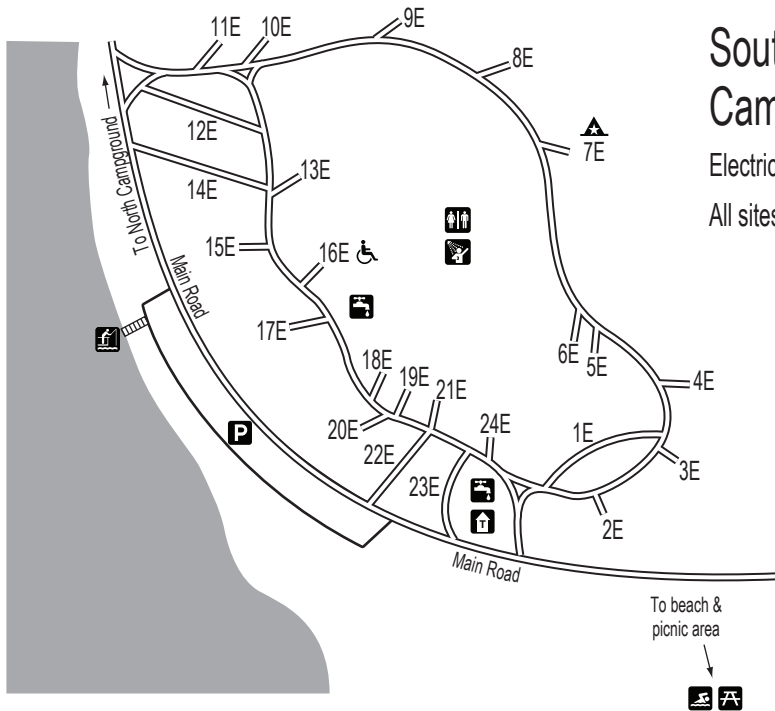

Brunet Island State Park

**North
Campground**
No electricity
All sites reservable

**South
Campground**
Electricity at all sites
All sites reservable

Legend

- Parking
- Water
- Vault Toilets
- Flush Toilets
- Shower Building
- Camp Host Site
- Electric Site
- Accessible Site
- Fishing Pier
- Park Office
- Picnic Area
- Beach