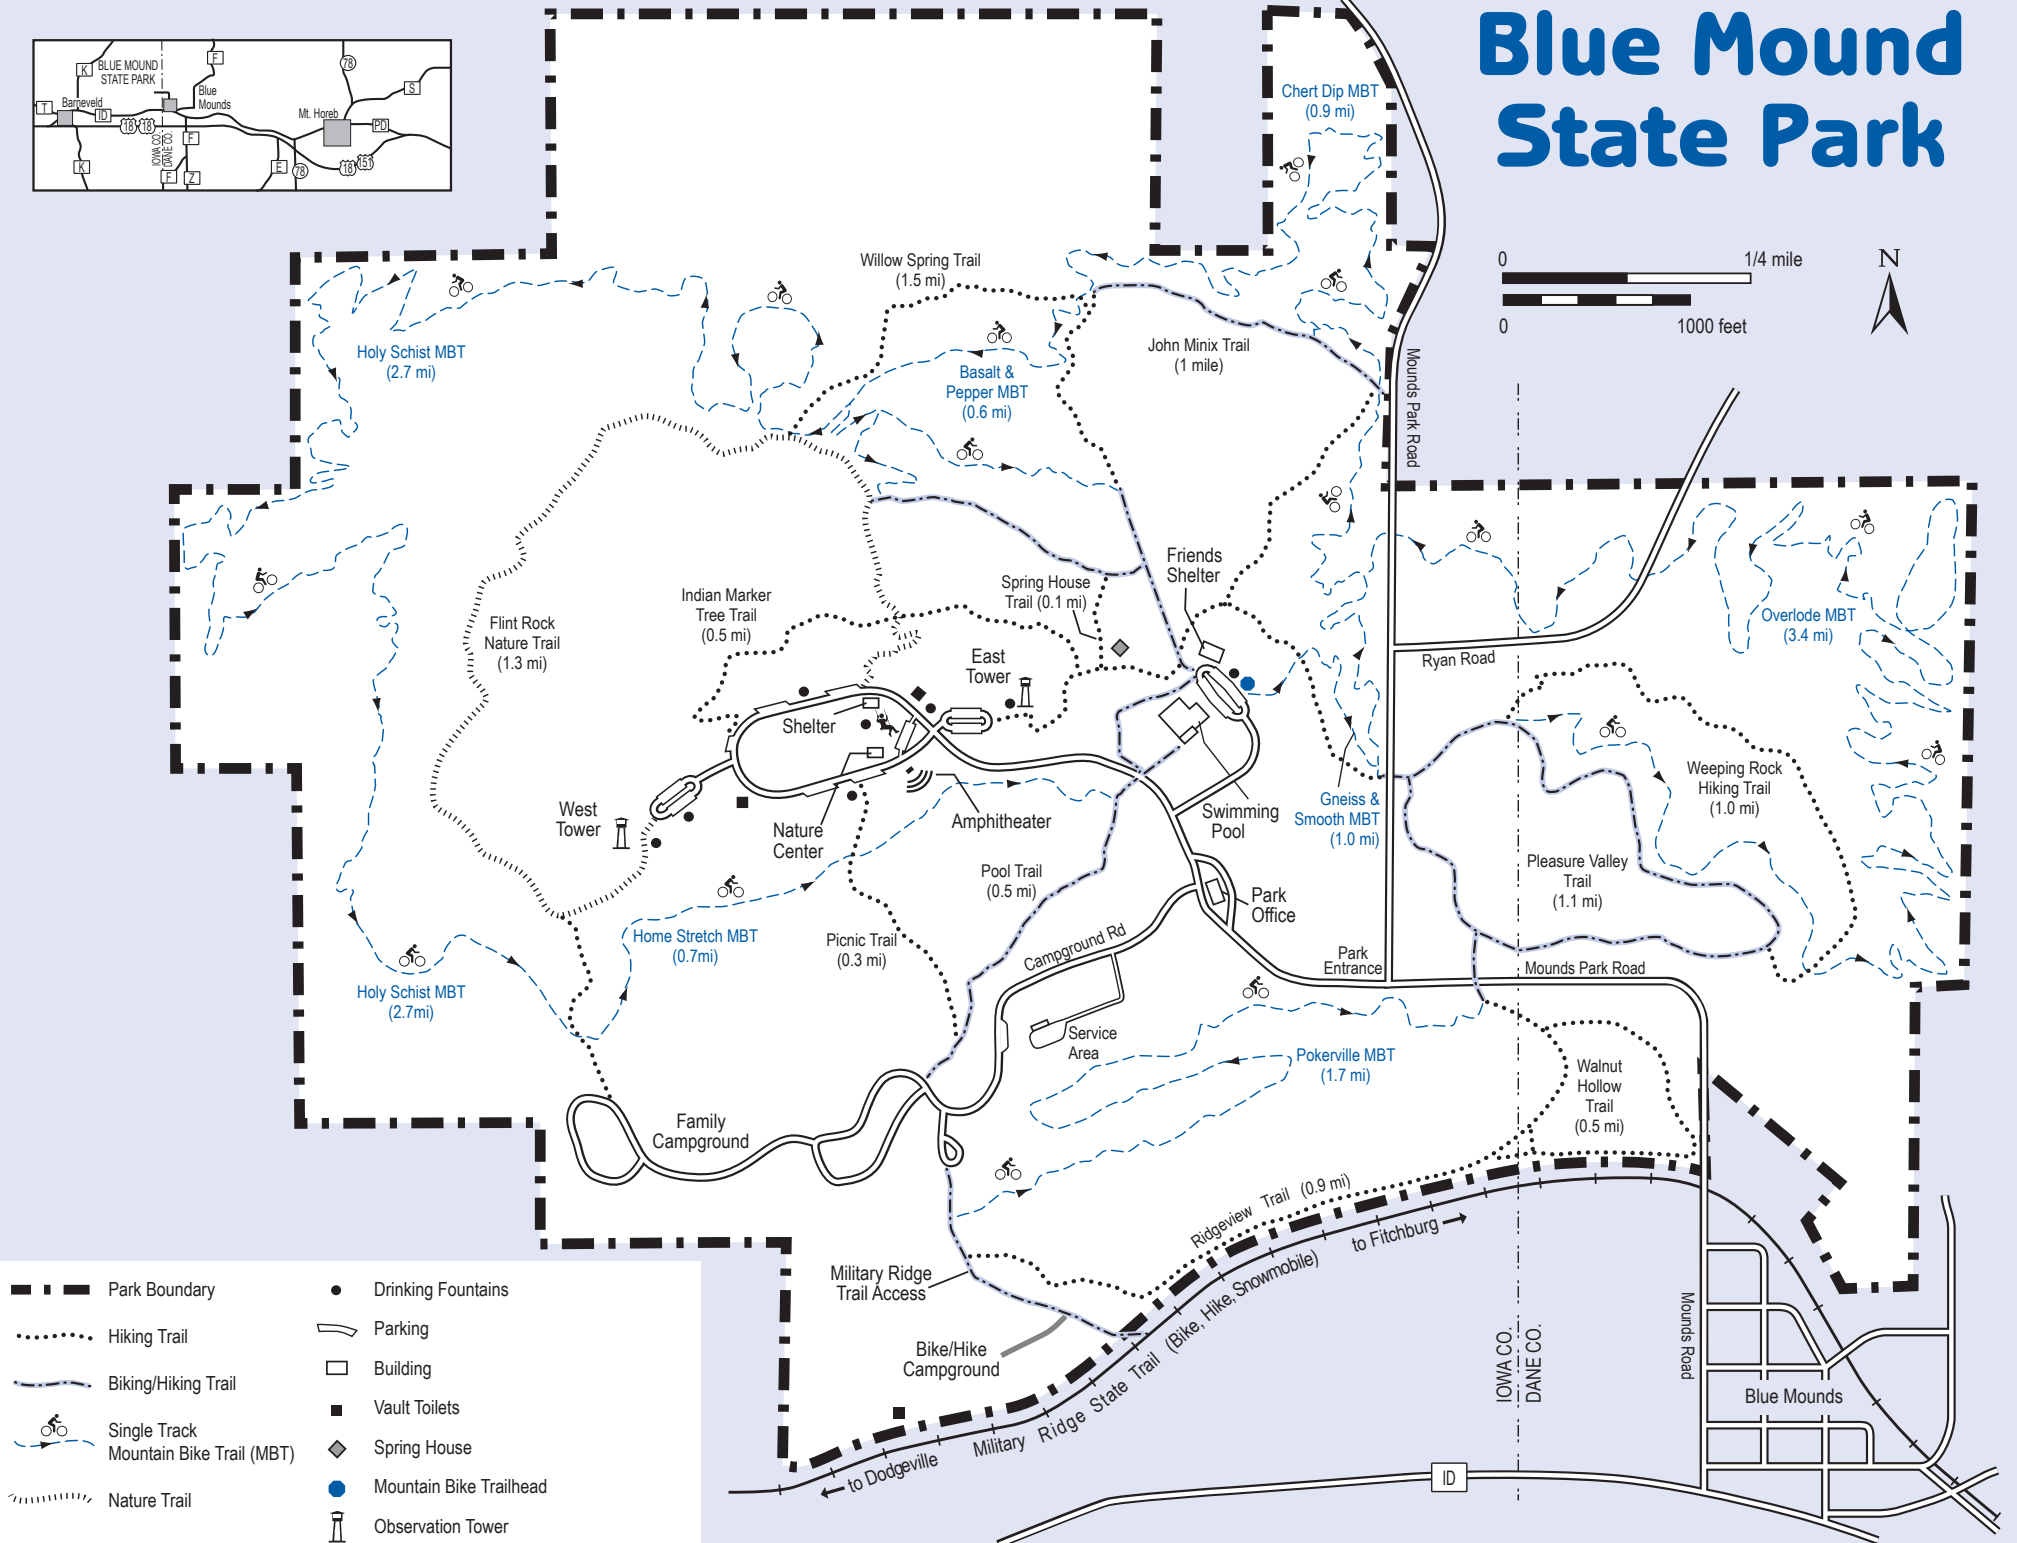

Blue Mound State Park

- Park Boundary
- Hiking Trail
- Biking/Hiking Trail
- Single Track Mountain Bike Trail (MBT)
- Nature Trail
- Drinking Fountains
- Parking
- Building
- Vault Toilets
- Spring House
- Mountain Bike Trailhead
- Observation Tower