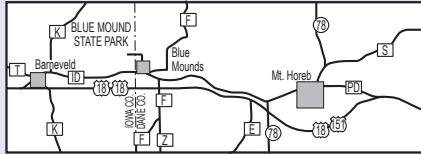

Blue Mound State Park

- Park Boundary
- Hiking Trail
- Biking/Hiking Trail
- Single Track Mountain Bike Trail (MBT)
- Nature Trail
- Drinking Fountains
- Parking
- Building
- Vault Toilets
- Spring House
- Mountain Bike Trailhead
- Observation Tower

IOWA CO.
DANE CO.

Blue Mounds

ID