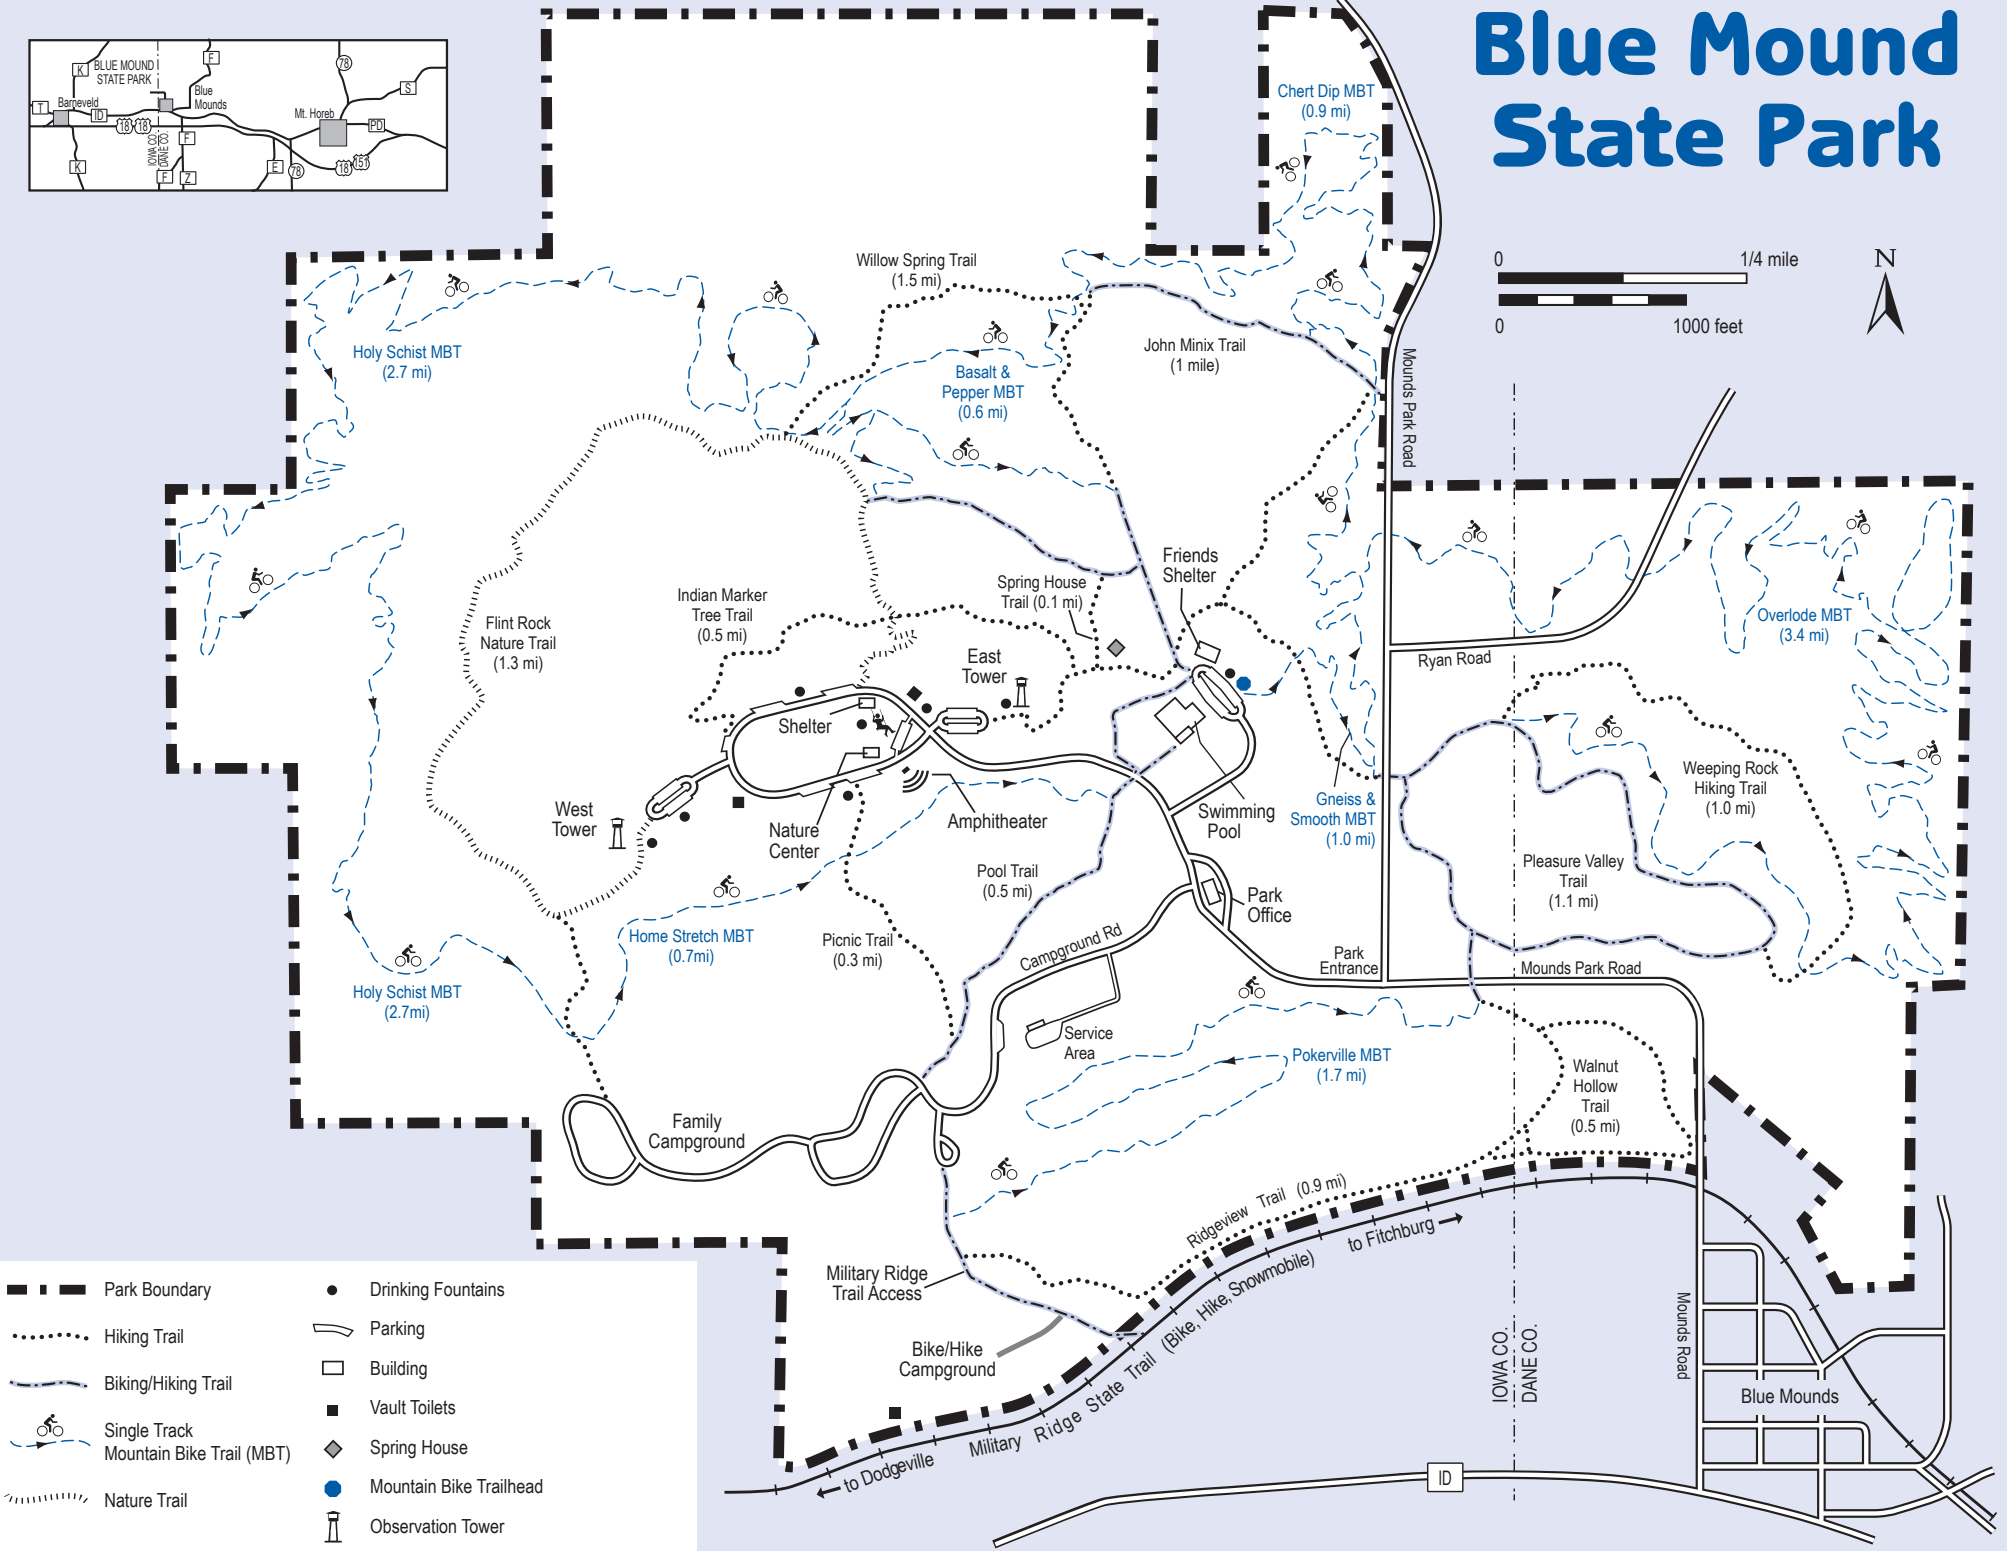

Blue Mound State Park

- Park Boundary
- Hiking Trail
- Biking/Hiking Trail
- Single Track Mountain Bike Trail (MBT)
- Nature Trail
- Drinking Fountains
- Parking
- Building
- Vault Toilets
- Spring House
- Mountain Bike Trailhead
- Observation Tower

IOWA CO.
DANE CO.

Blue Mounds

ID