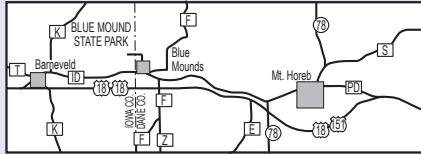

Blue Mound State Park

- Park Boundary
- Hiking Trail
- Biking/Hiking Trail
- Single Track Mountain Bike Trail (MBT)
- Nature Trail
- Drinking Fountains
- Parking
- Building
- Vault Toilets
- Spring House
- Mountain Bike Trailhead
- Observation Tower