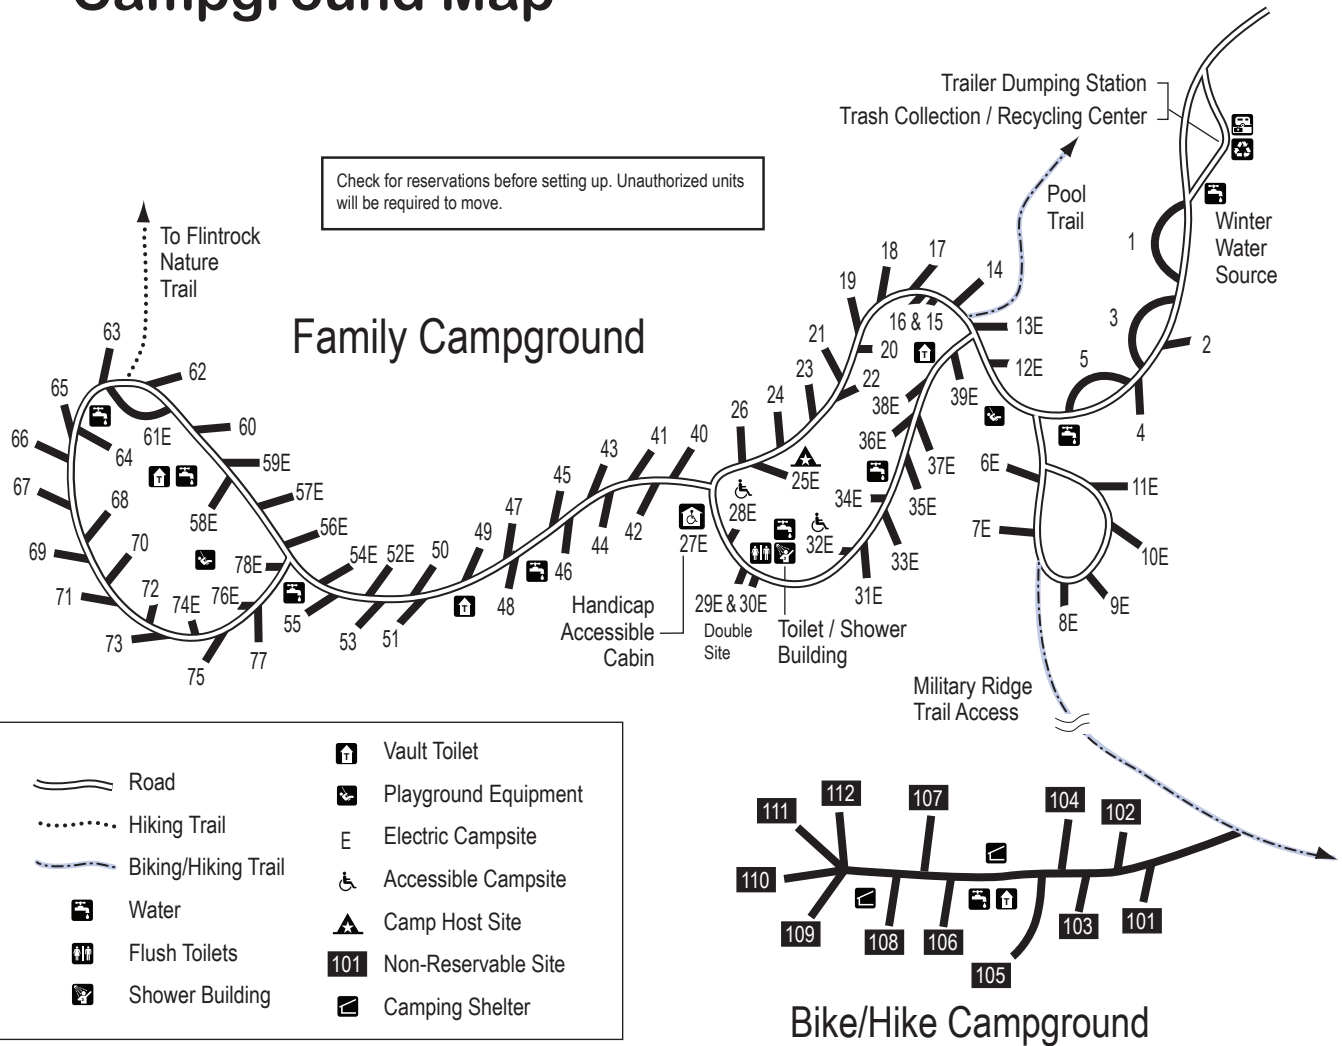

# Blue Mound State Park Campground Map

Check for reservations before setting up. Unauthorized units will be required to move.

Road	Vault Toilet
Hiking Trail	Playground Equipment
Biking/Hiking Trail	Electric Campsite
Water	Accessible Campsite
Flush Toilets	Camp Host Site
Shower Building	Non-Reservable Site
	Camping Shelter