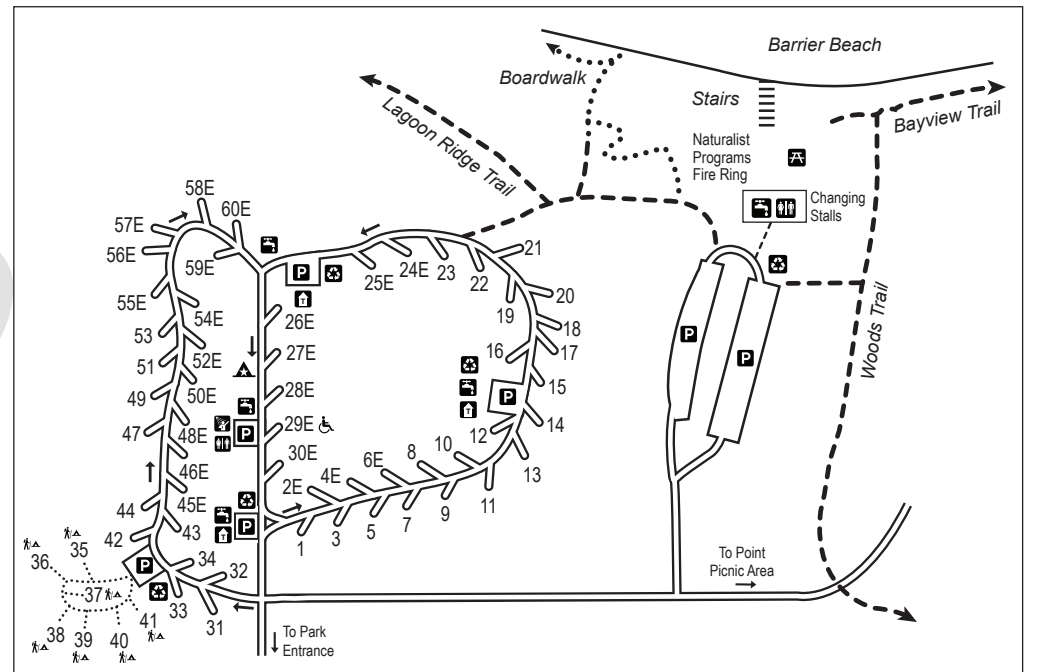

Big Bay State Park

Designated Use Map

LEGEND

- Park Boundary
- ▨ Private Land
- P Parking
- Ⓜ Picnic Area
- 🐾 Pet Area
- Ⓜ Campground
- Ⓜ Campground host
- ♻ Garbage/Recycling
- ♿ Accessible campsite
- E Electric campsite
- Ⓜ Outdoor Group Camp
- 🌊 Water
- 🚻 Vault Toilets
- 🚽 Flush Toilets
- 🚿 Showers
- S Service / Maintenance Area
- H Historical Interpretation Site (*Future*)
- W Wildlife Observation Deck
- 🔥 Firewood Shed
- - - Hiking/Skiing/Snowshoeing Trail
- ⋯ Boardwalk & Self-guided Nature Trail

INSET MAP

NOTE: Sites #35 - #41 are walk-in sites