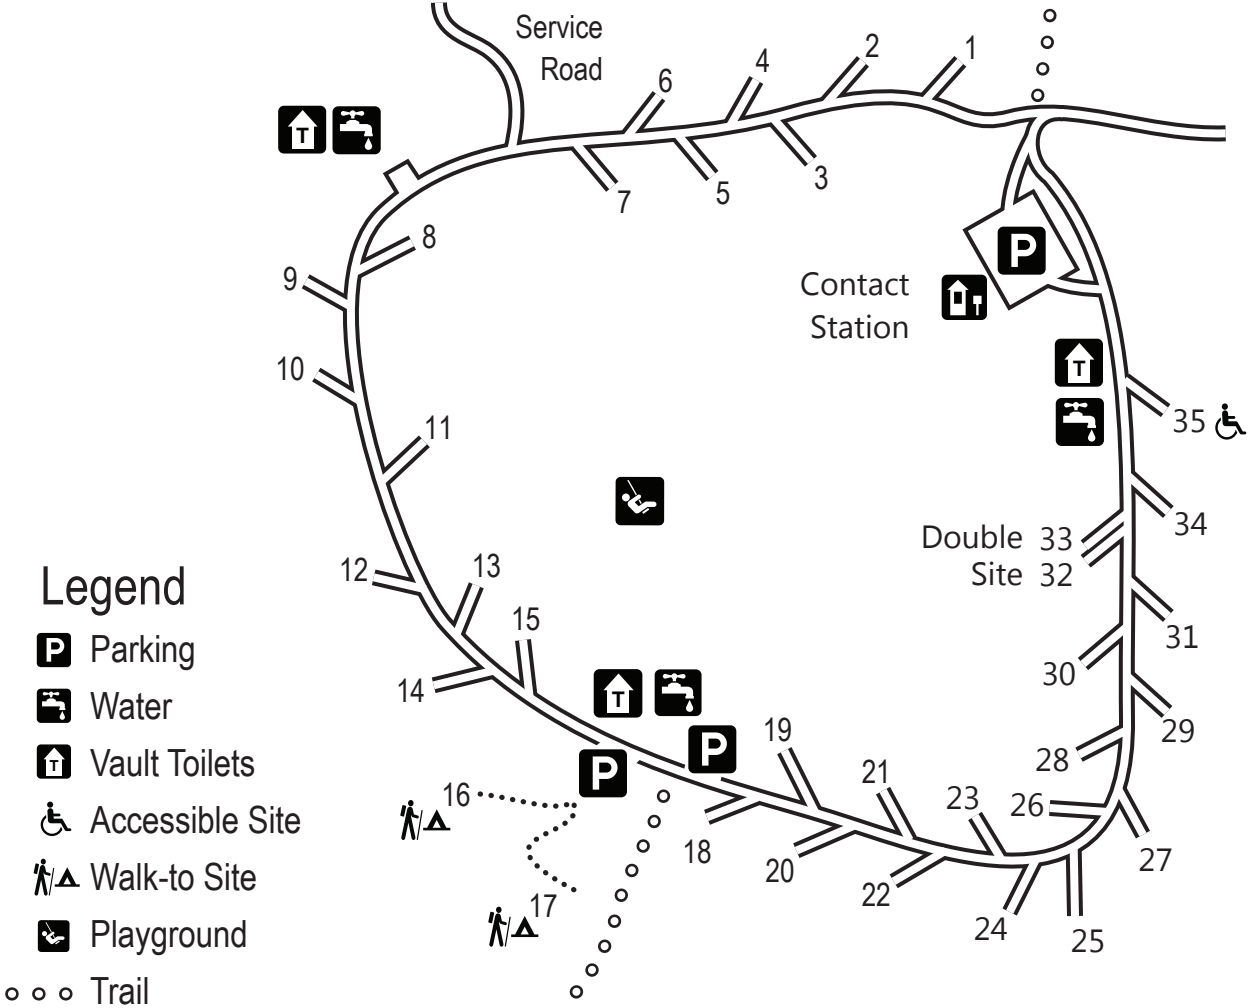

Amnicon Falls State Park Campground Map

Legend

- Parking
- Water
- Vault Toilets
- Accessible Site
- Walk-to Site
- Playground
- Trail