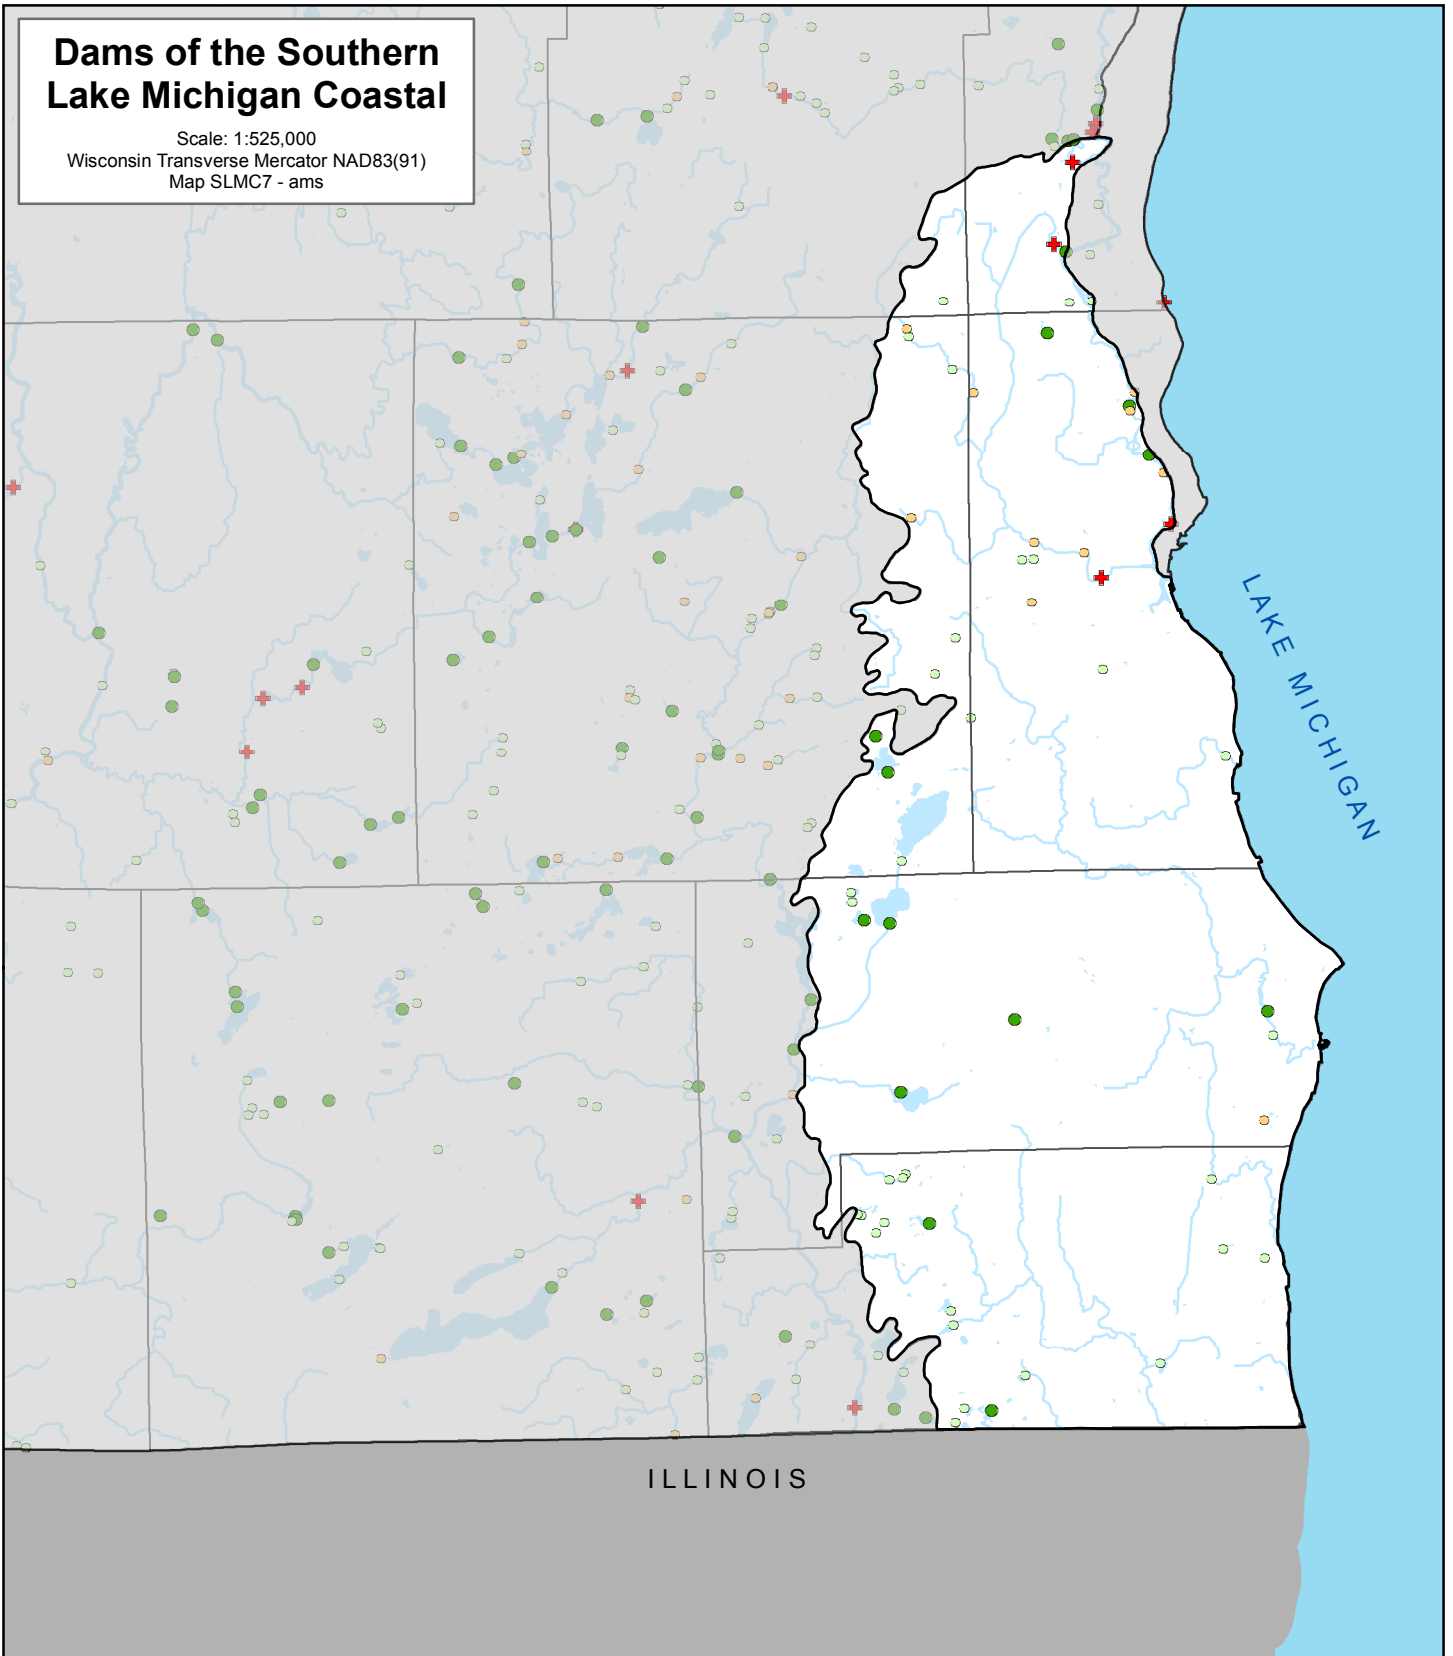

# Dams of the Southern Lake Michigan Coastal

Scale: 1:525,000  
 Wisconsin Transverse Mercator NAD83(91)  
 Map SLMC7 - ams

## Dams

- Large dam
- Small dam
- Dam size not classified
- ✚ Abandoned dam
- ▲ Levees

Ecological Landscape

County Boundaries

Open Water

Rivers and Streams

For more information about Wisconsin's dams and dam safety program, visit: <http://dnr.wi.gov/org/water/wm/dsfm/dams/>