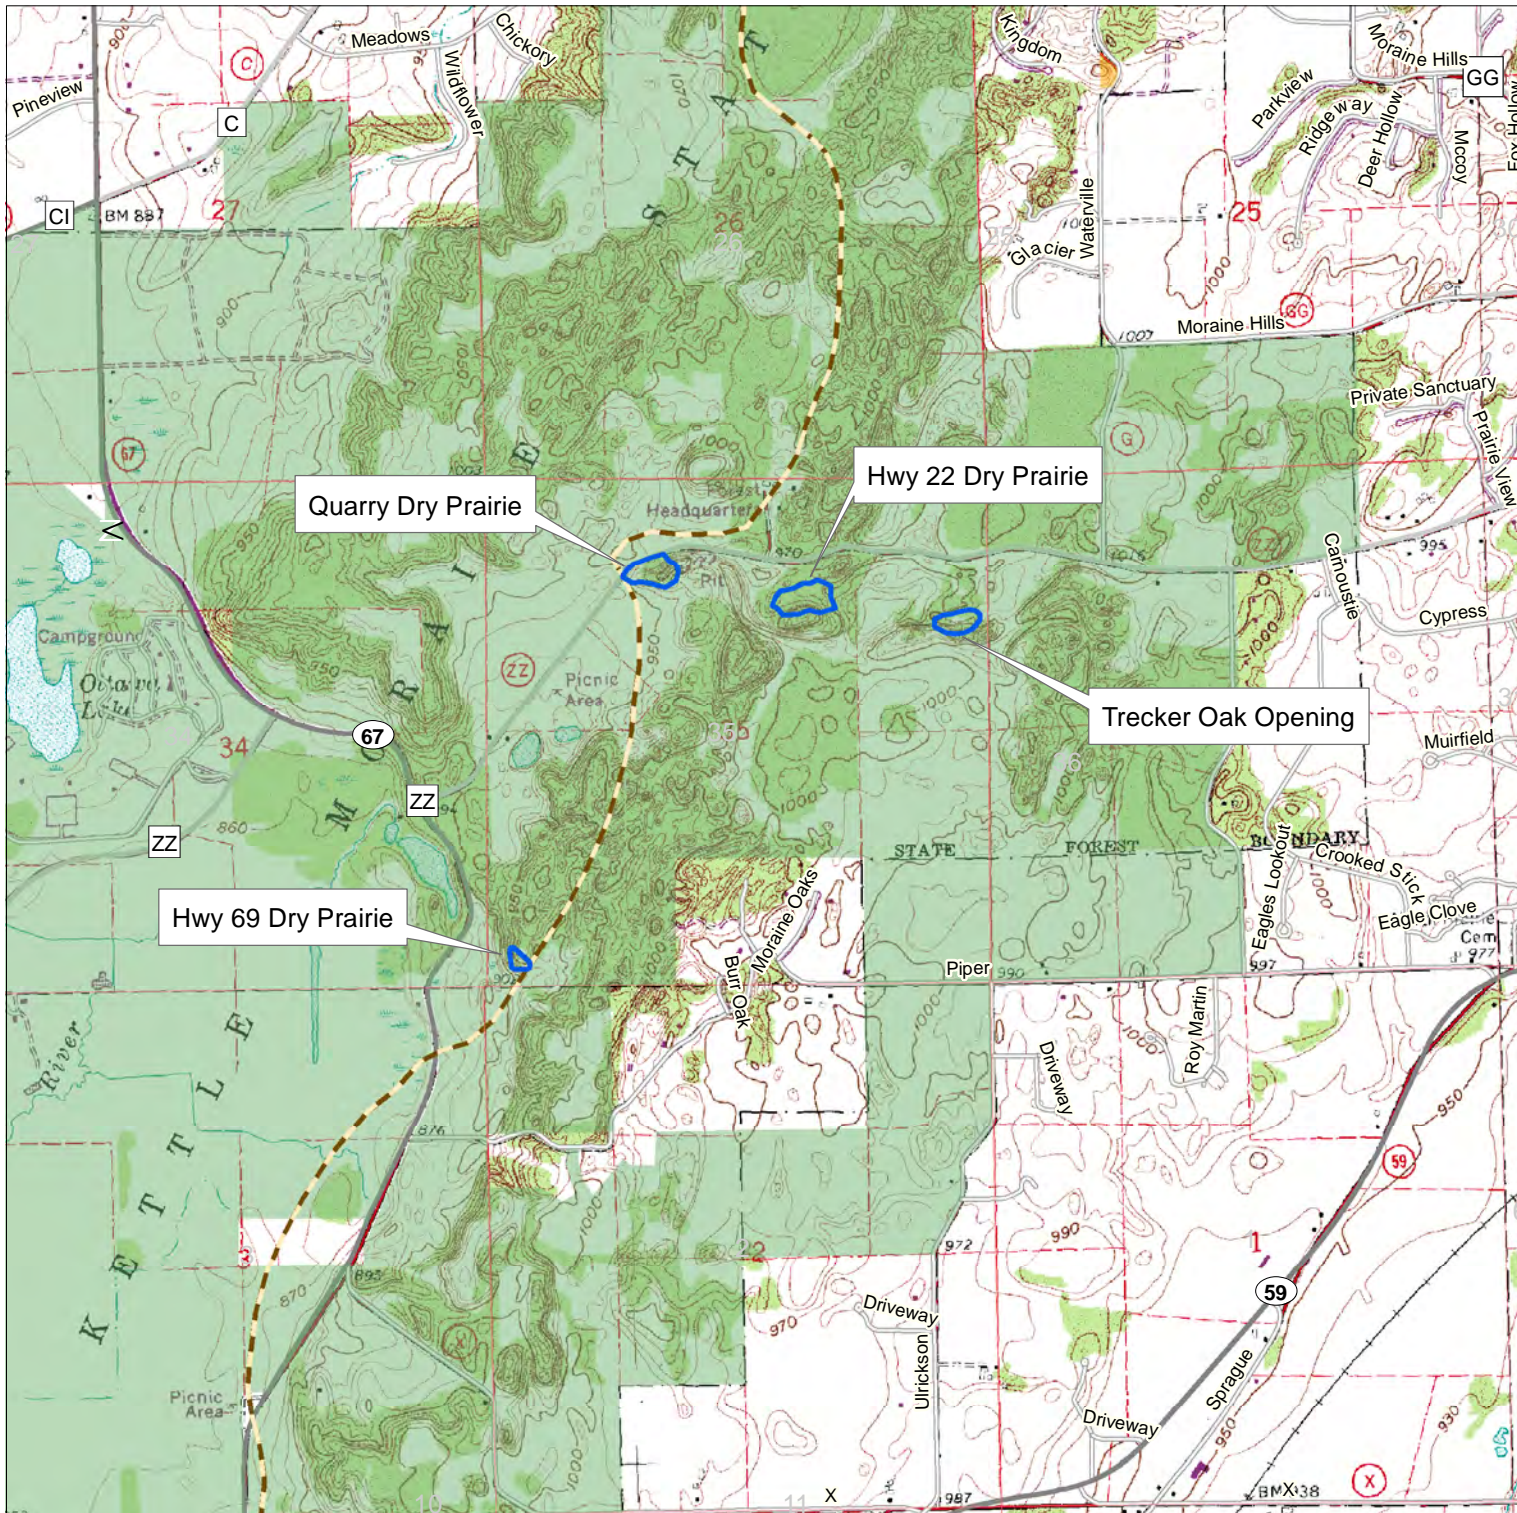

Cliff Messinger Preserve State Natural Area

Waukesha County
#230

-  State Natural Area
-  DNR Owned
-  DNR Easement
-  Ice Age Trail
-  Parking

The data shown on this map have been obtained from various sources, and are of varying age, reliability and resolution. This map is not intended to be used for navigation, nor is this map an authoritative source of information about legal land ownership or public access. Users of this map should confirm the ownership of land through other means in order to avoid trespassing. No warranty, expressed or implied, is made regarding accuracy, applicability for a particular use, completeness, or legality of the information depicted on this map.