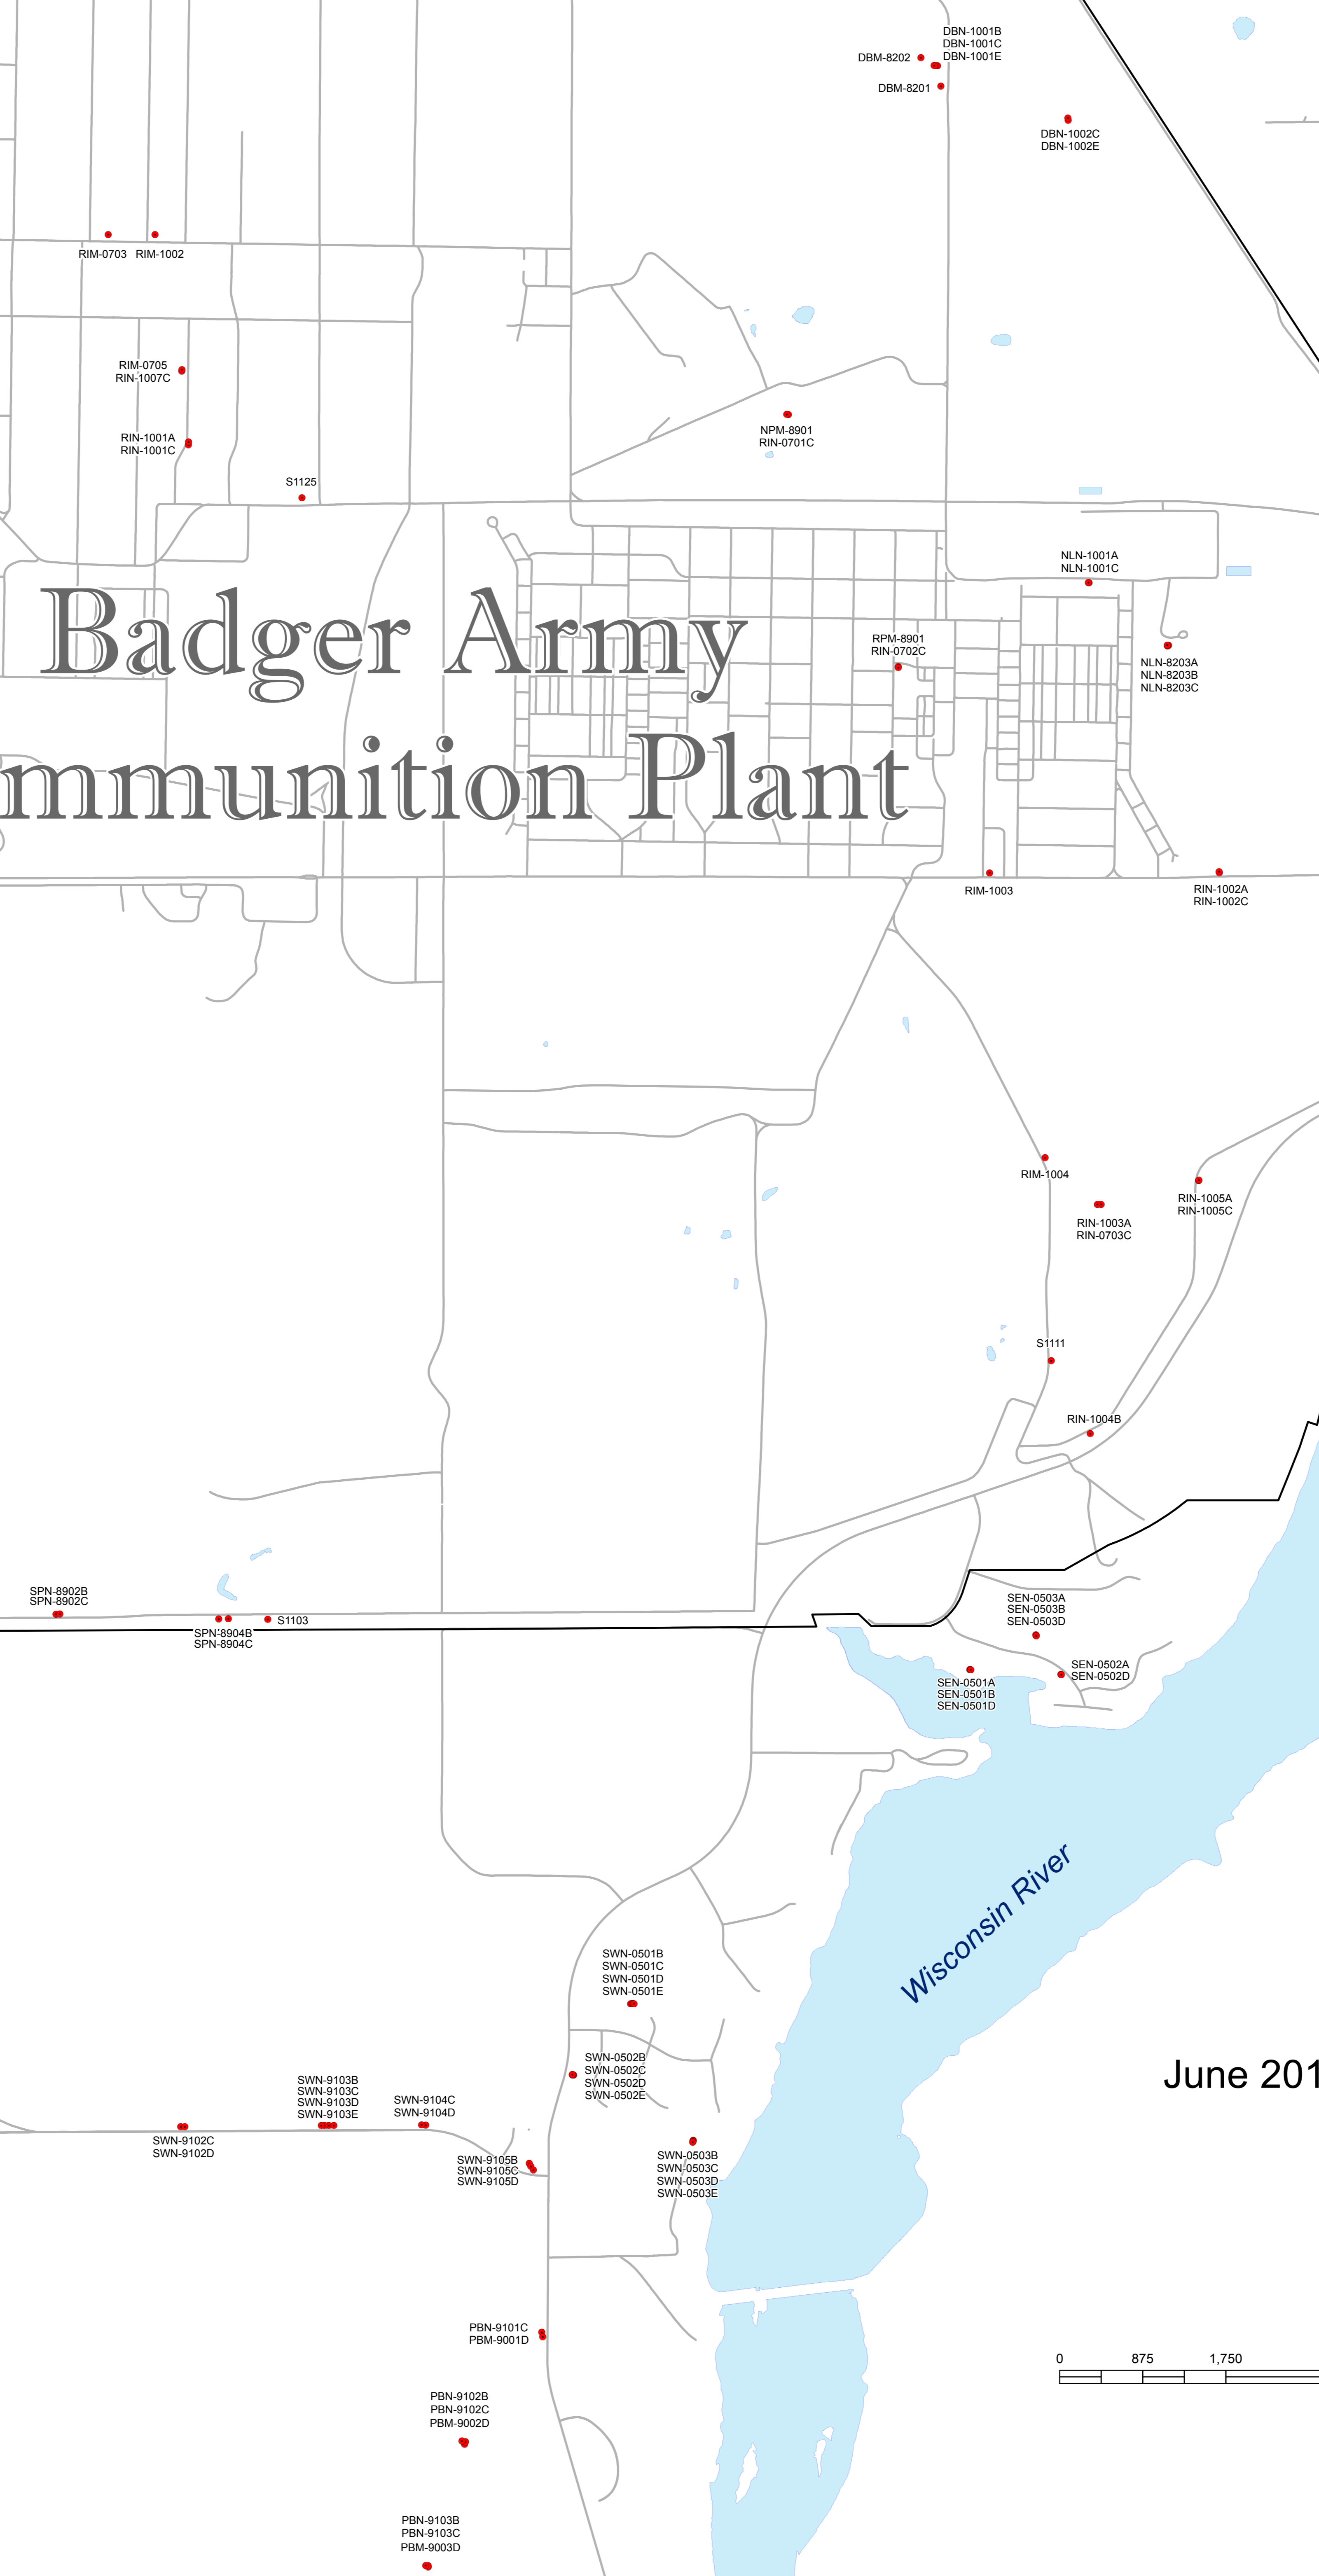

Badger Army Ammunition Plant

June 2014 Sampled Wells

● Sampled Well

Map Scale 1:10,000

Plot Date: 7/14/14