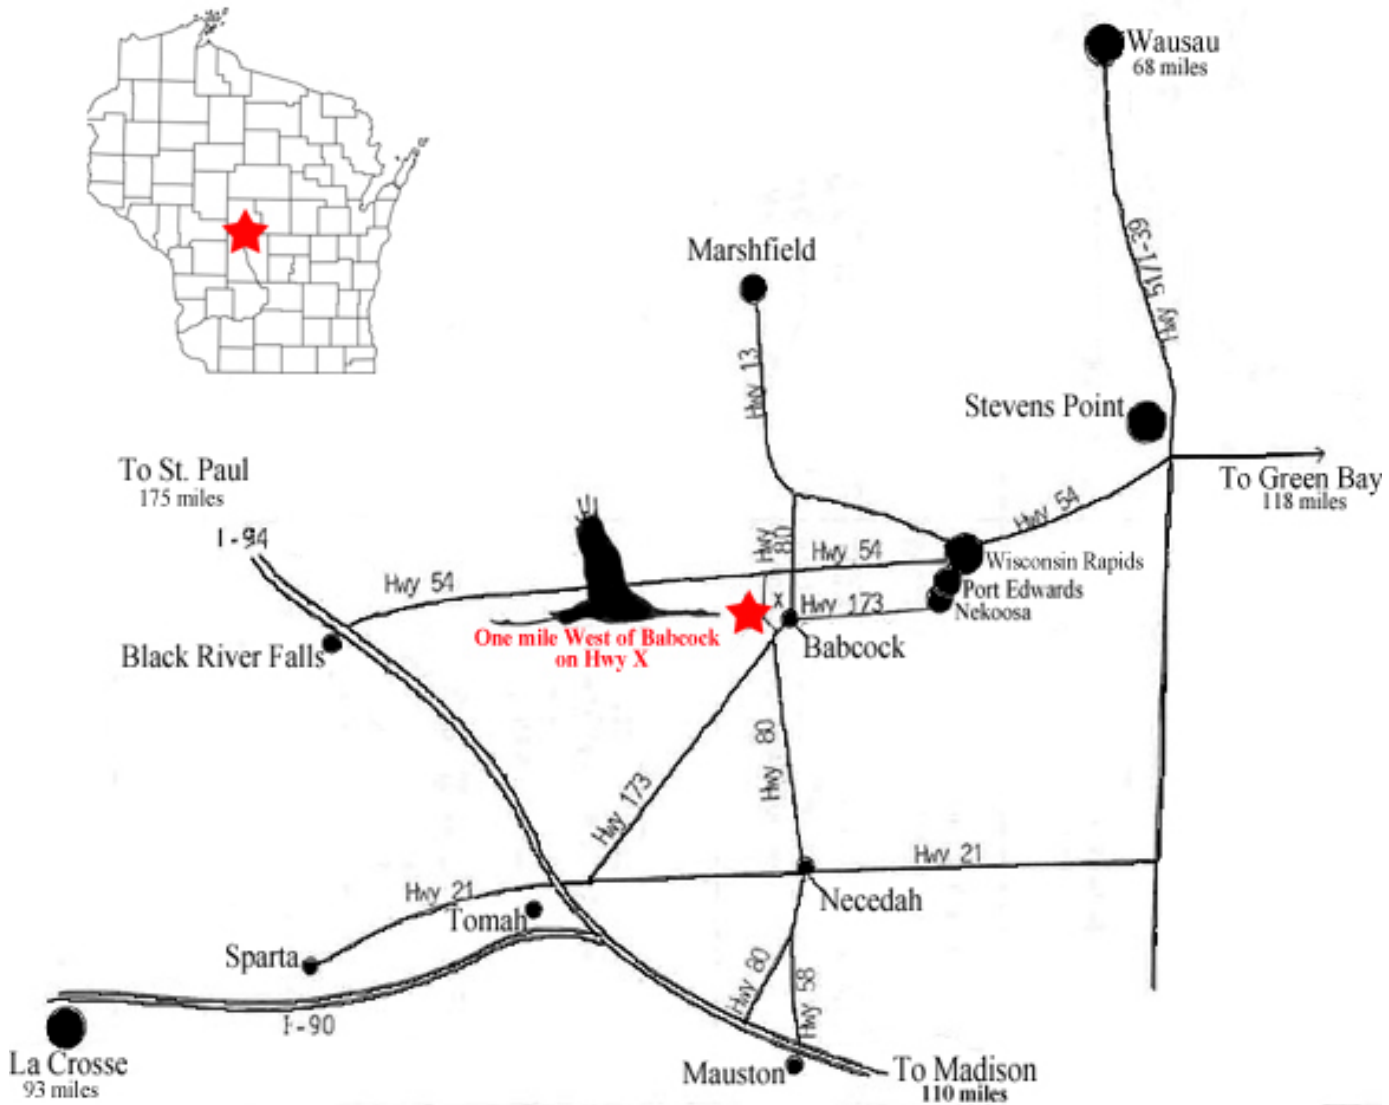

Directions to Sandhill Wildlife Area

1715 Hwy X
Babcock, WI 54413
715-884-2437