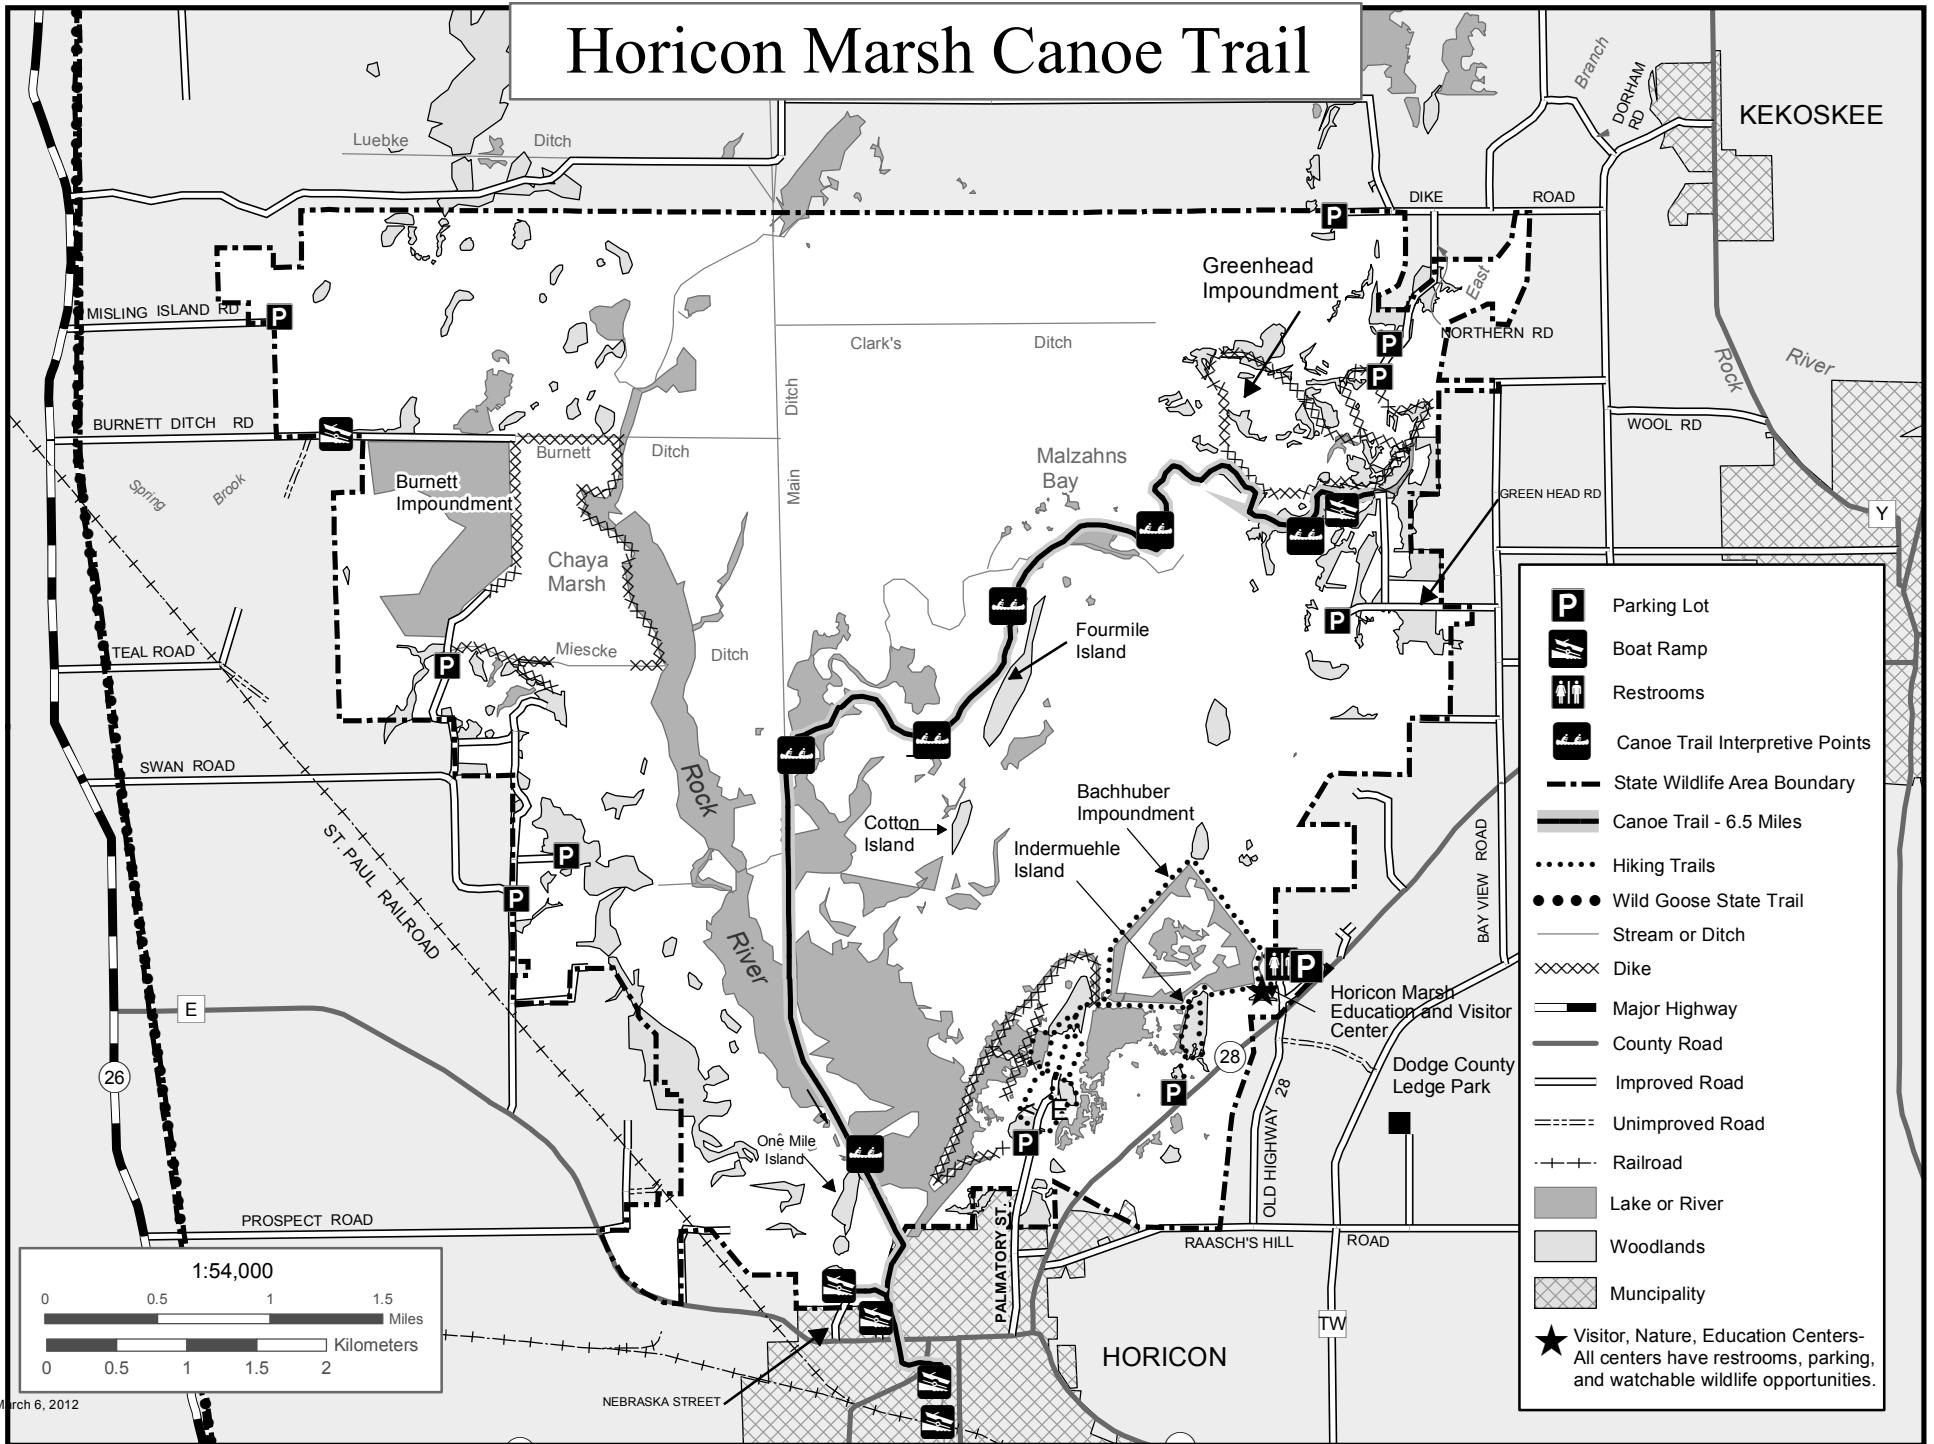

# Horicon Marsh Canoe Trail

- P** Parking Lot
- Boat Ramp
- Restrooms
- Canoe Trail Interpretive Points
- State Wildlife Area Boundary
- Canoe Trail - 6.5 Miles
- Hiking Trails
- Wild Goose State Trail
- Stream or Ditch
- Dike
- Major Highway
- County Road
- Improved Road
- Unimproved Road
- Railroad
- Lake or River
- Woodlands
- Municipality
- Visitor, Nature, Education Centers - All centers have restrooms, parking, and watchable wildlife opportunities.