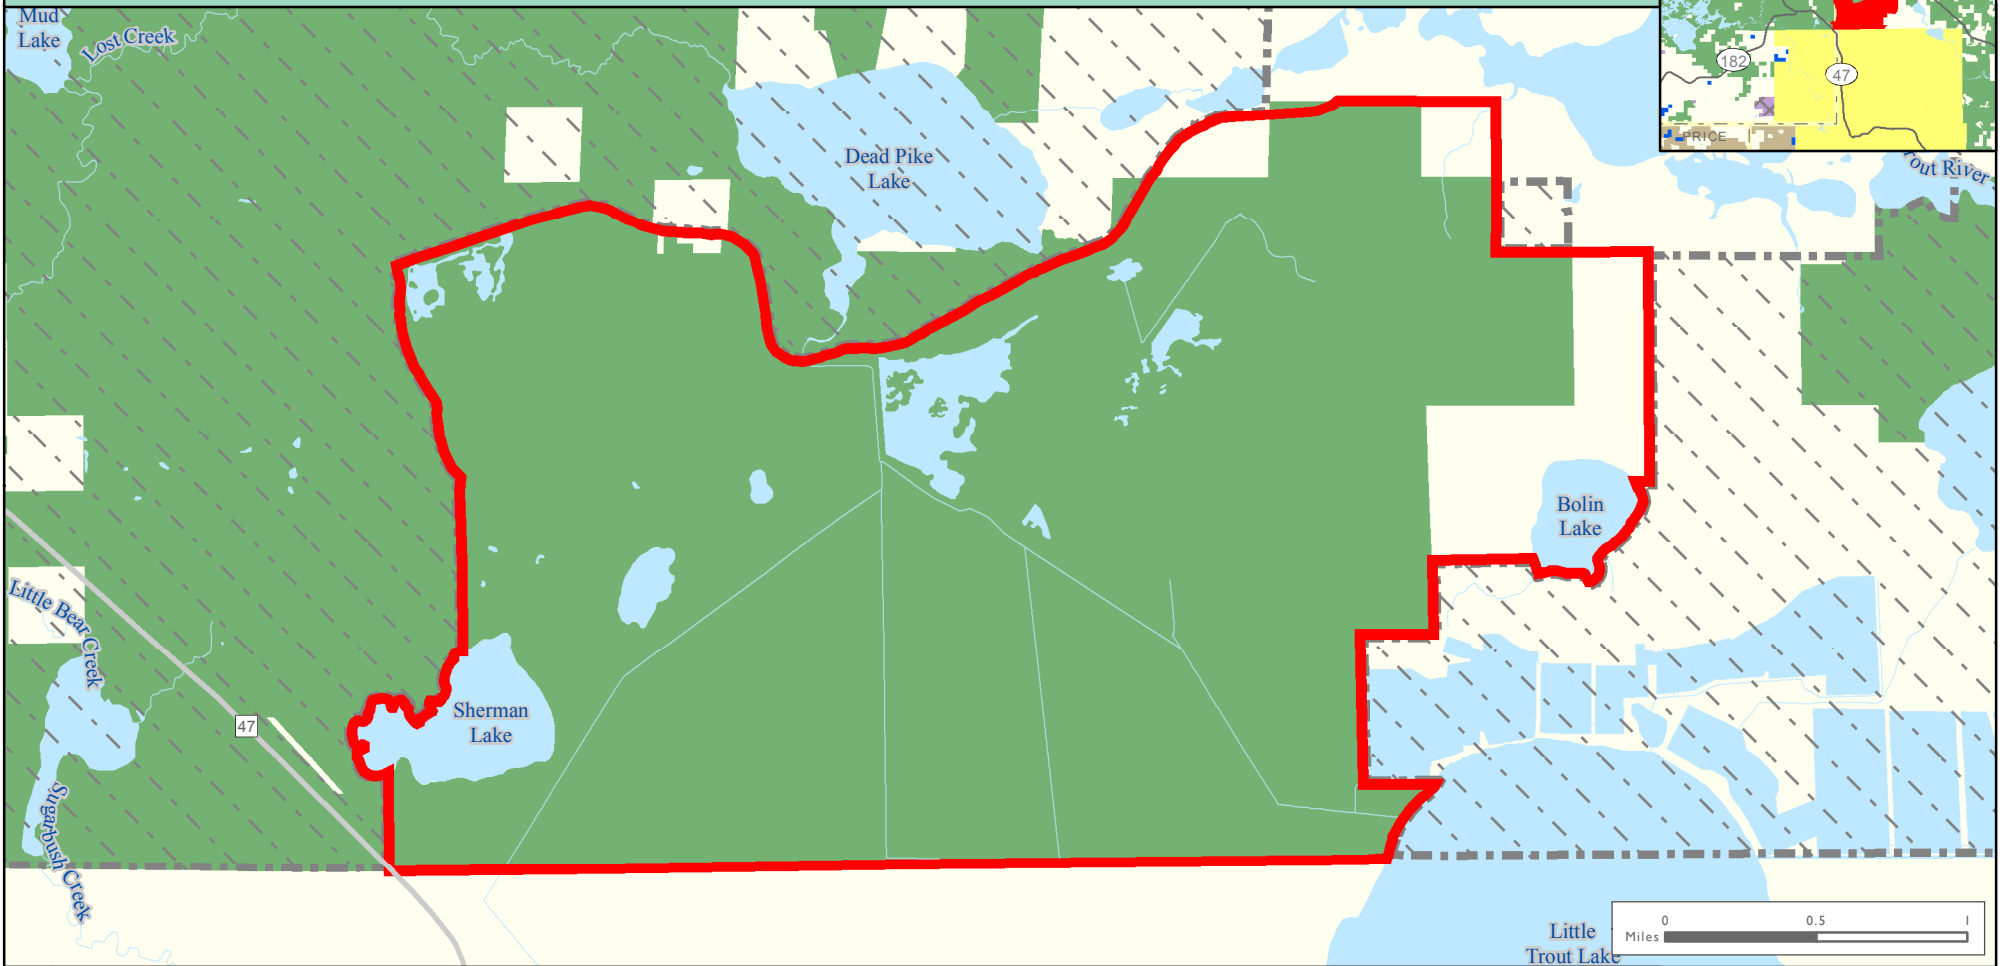

Powell Marsh Wildlife Area

REAL ESTATE ACTION ITEMS

MAP - G

****No Change****

Project Boundary

 Powell Marsh Wildlife Area

 Northern Highland State Forest

WISCONSIN DEPARTMENT OF NATURAL RESOURCES

Bureau of Facilities and Lands
Apr 14, 2017

WM-PMWA-MP-8240-G keg

MAP G

The data shown on this map have been obtained from various sources, and are of varying age, reliability and resolution. This map is not intended to be used for navigation, nor is this map an authoritative source of information about legal land ownership or public access. Users of this map should confirm the ownership of land through other means in order to avoid trespassing. No warranty, expressed or implied, is made regarding accuracy, applicability for a particular use, completeness, or legality of the information depicted on this map.