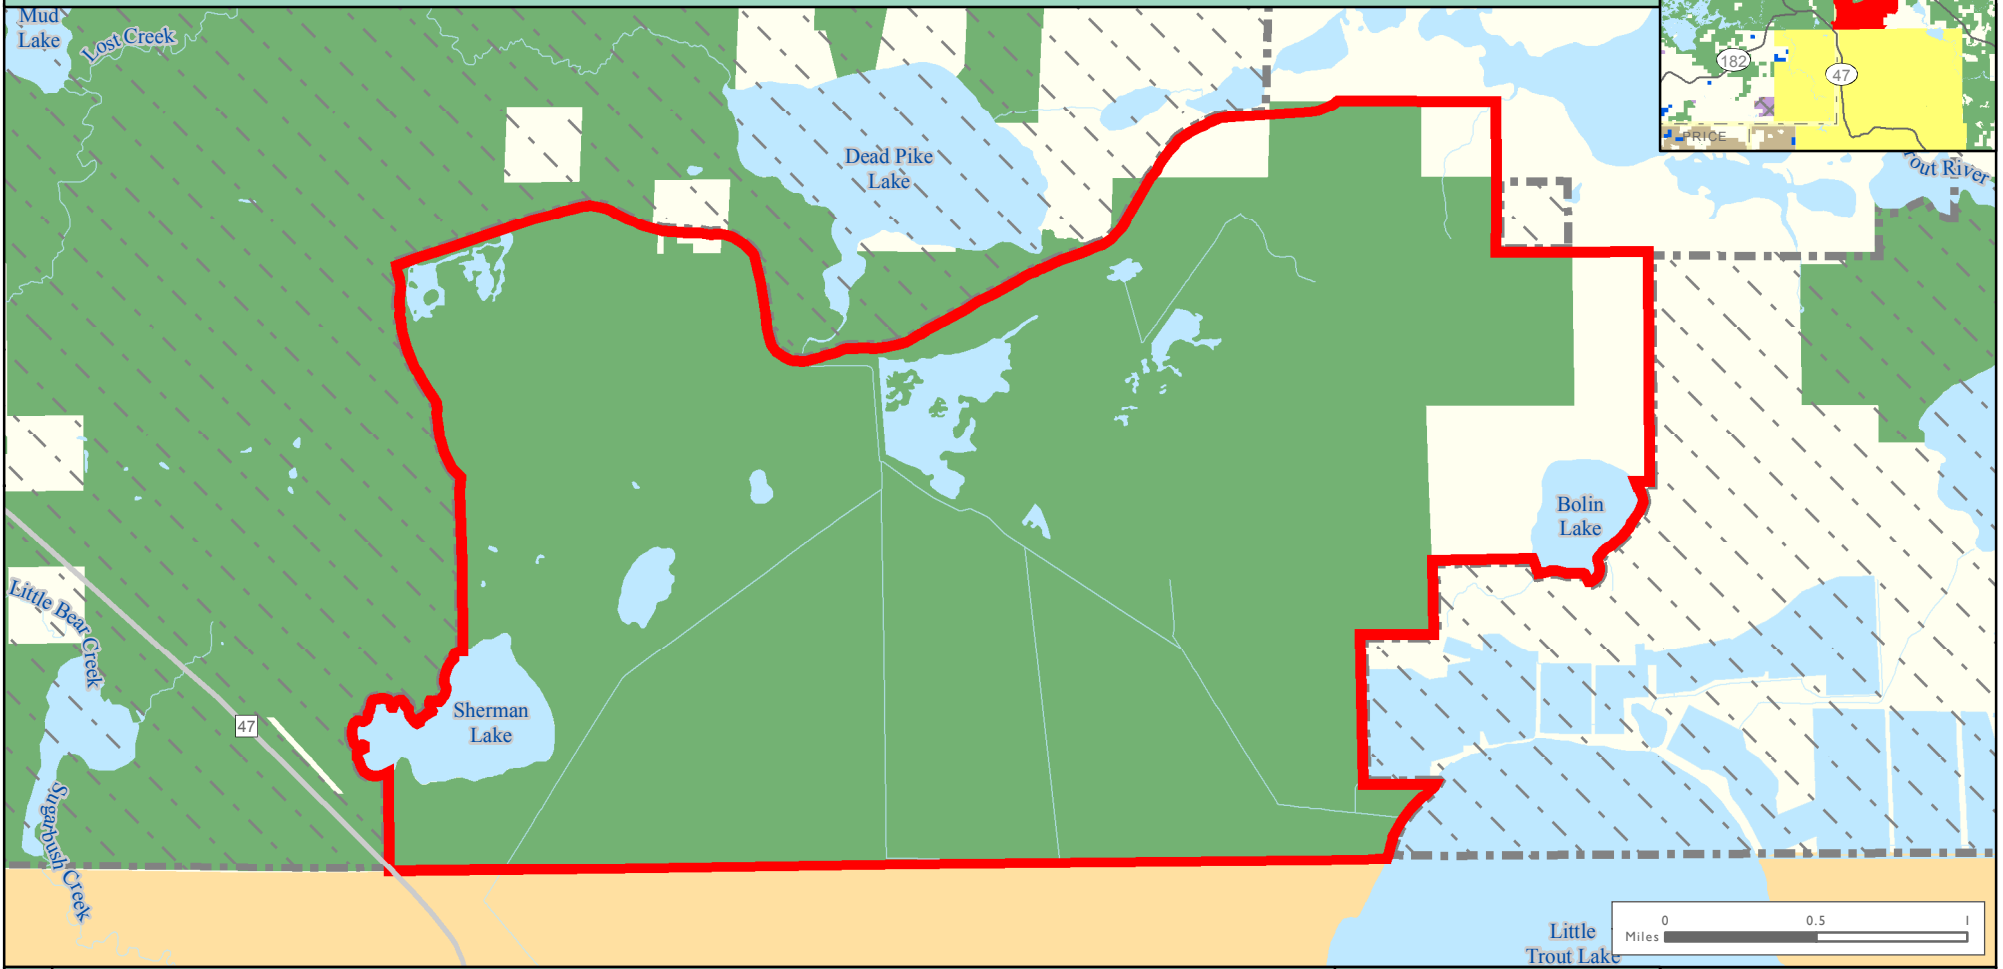

Powell Marsh Wildlife Area

DNR & OTHER LANDS

MAP - B

- DNR Fee Title
- Tribal Land

Project Boundary

- Powell Marsh Wildlife Area
- Northern Highland State Forest

WISCONSIN DEPARTMENT OF NATURAL RESOURCES

Bureau of Facilities and Lands
Apr 14, 2017

WM-PMWA-MP-8240-B keg

MAP B

The data shown on this map have been obtained from various sources, and are of varying age, reliability and resolution. This map is not intended to be used for navigation, nor is this map an authoritative source of information about legal land ownership or public access. Users of this map should confirm the ownership of land through other means in order to avoid trespassing. No warranty, expressed or implied, is made regarding accuracy, applicability for a particular use, completeness, or legality of the information depicted on this map.