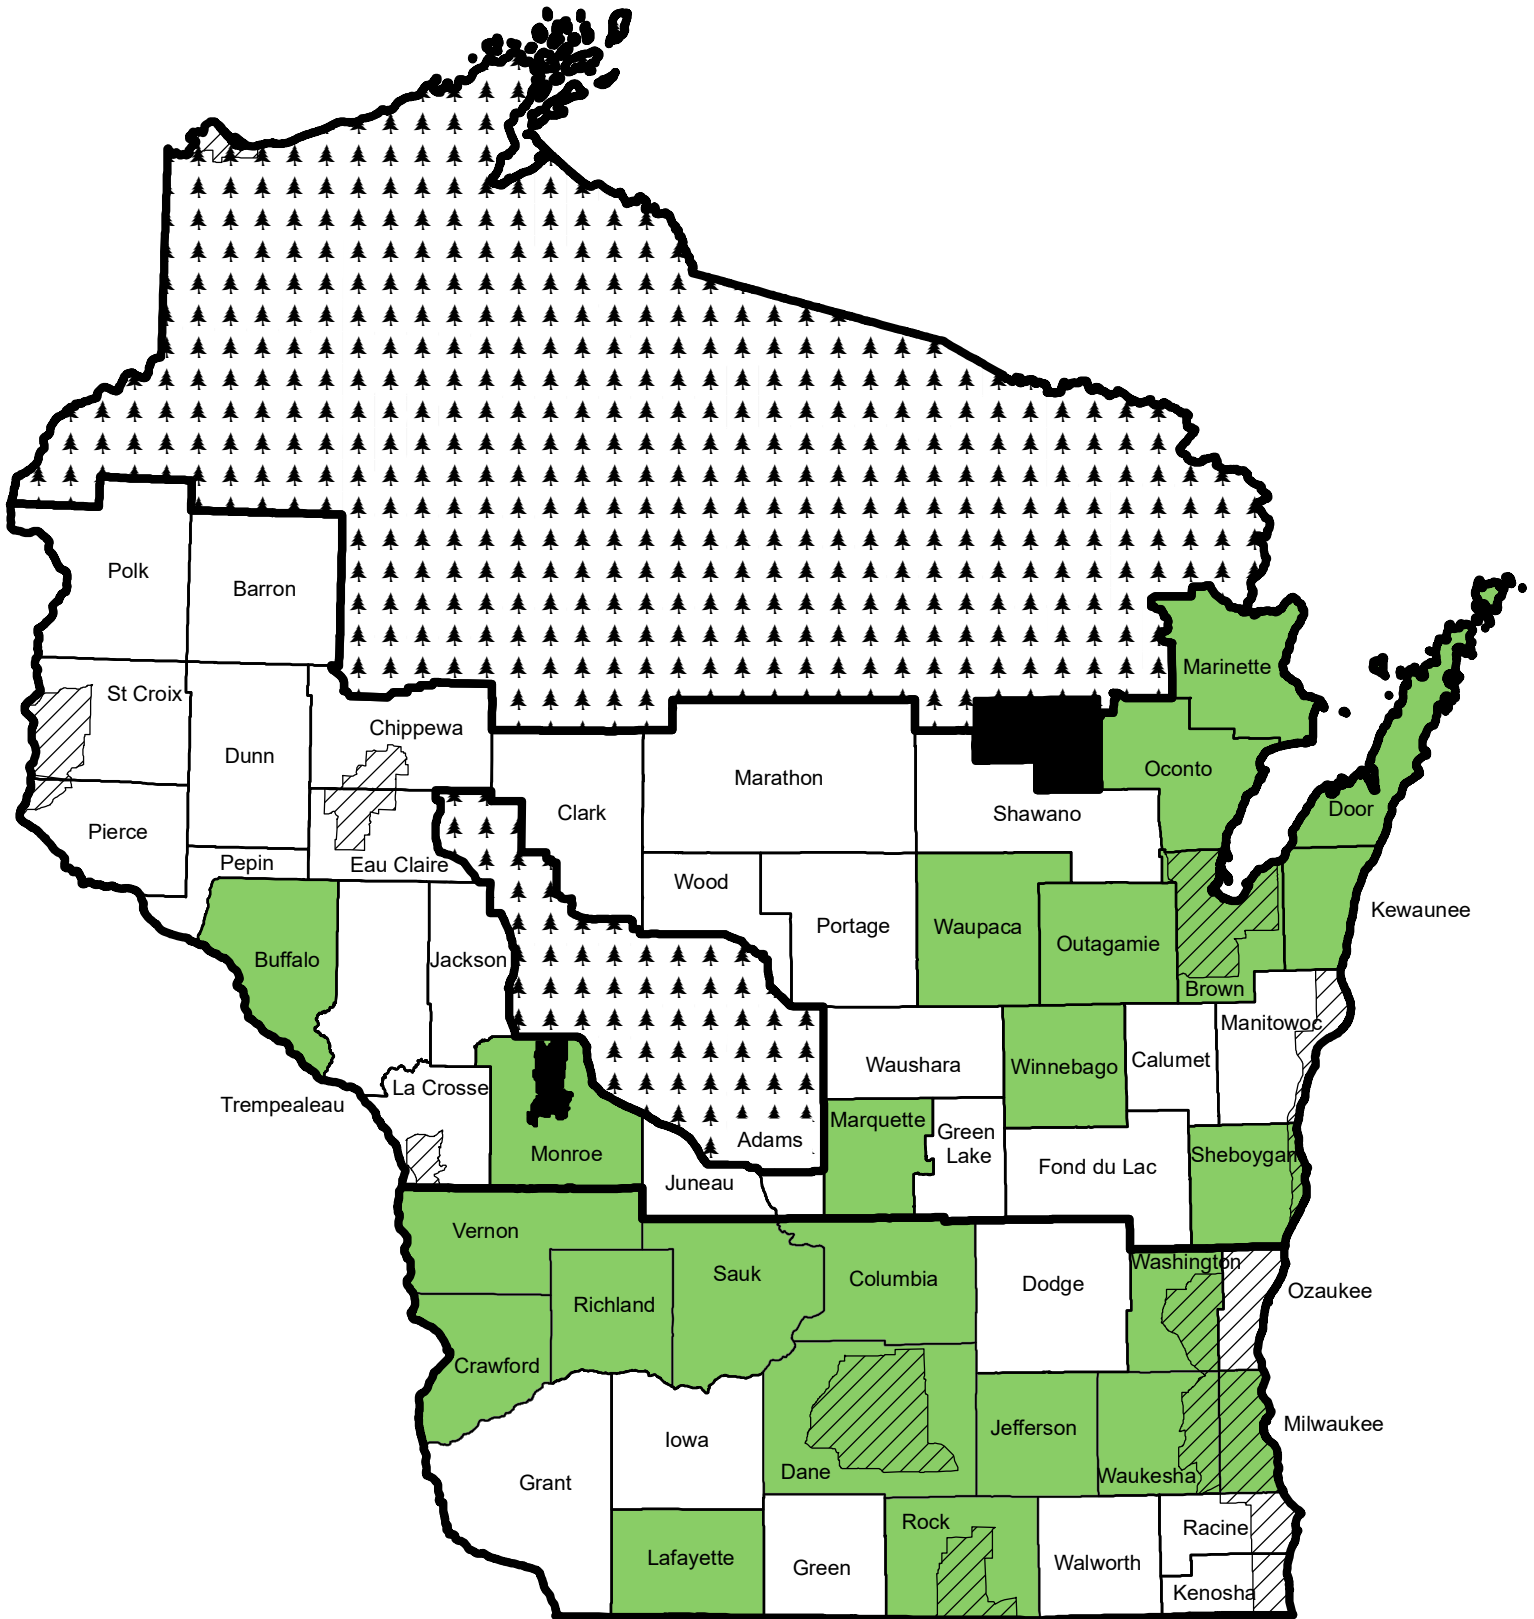

# Preliminary 2018 Holiday Hunt Recommendations

**Holiday Hunt Recommendation:**  Yes  No

Metro Sub-unit

Forest Zone