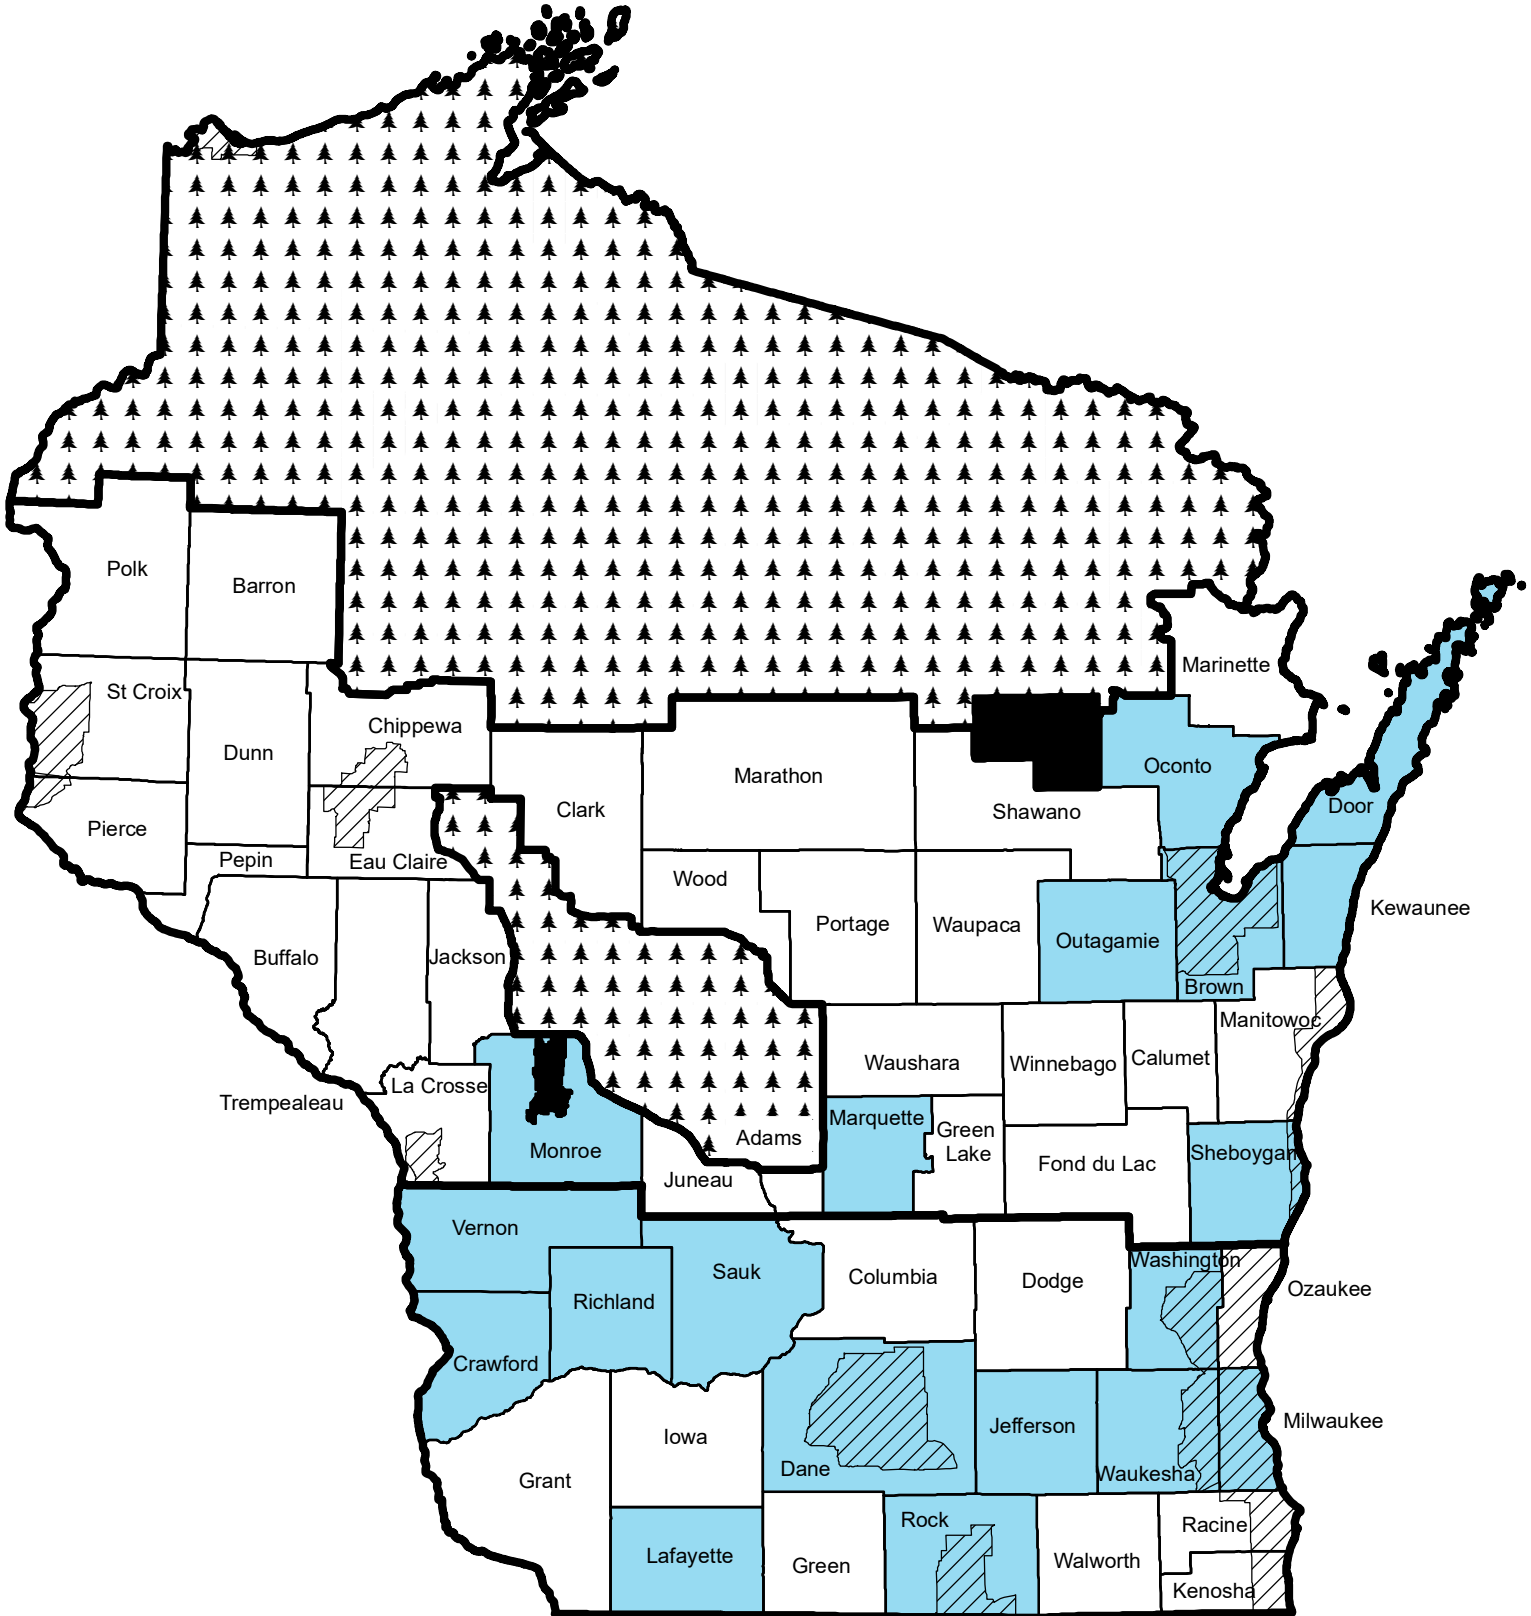

Preliminary Recommendation to Extend Archery/Crossbow Season to January 31, 2019

Extended Archery Season Recommendation: Yes No

Metro Sub-unit

Forest Zone

NOTE: Archery Season Extension can only be recommended in DMUs with a Holiday Hunt