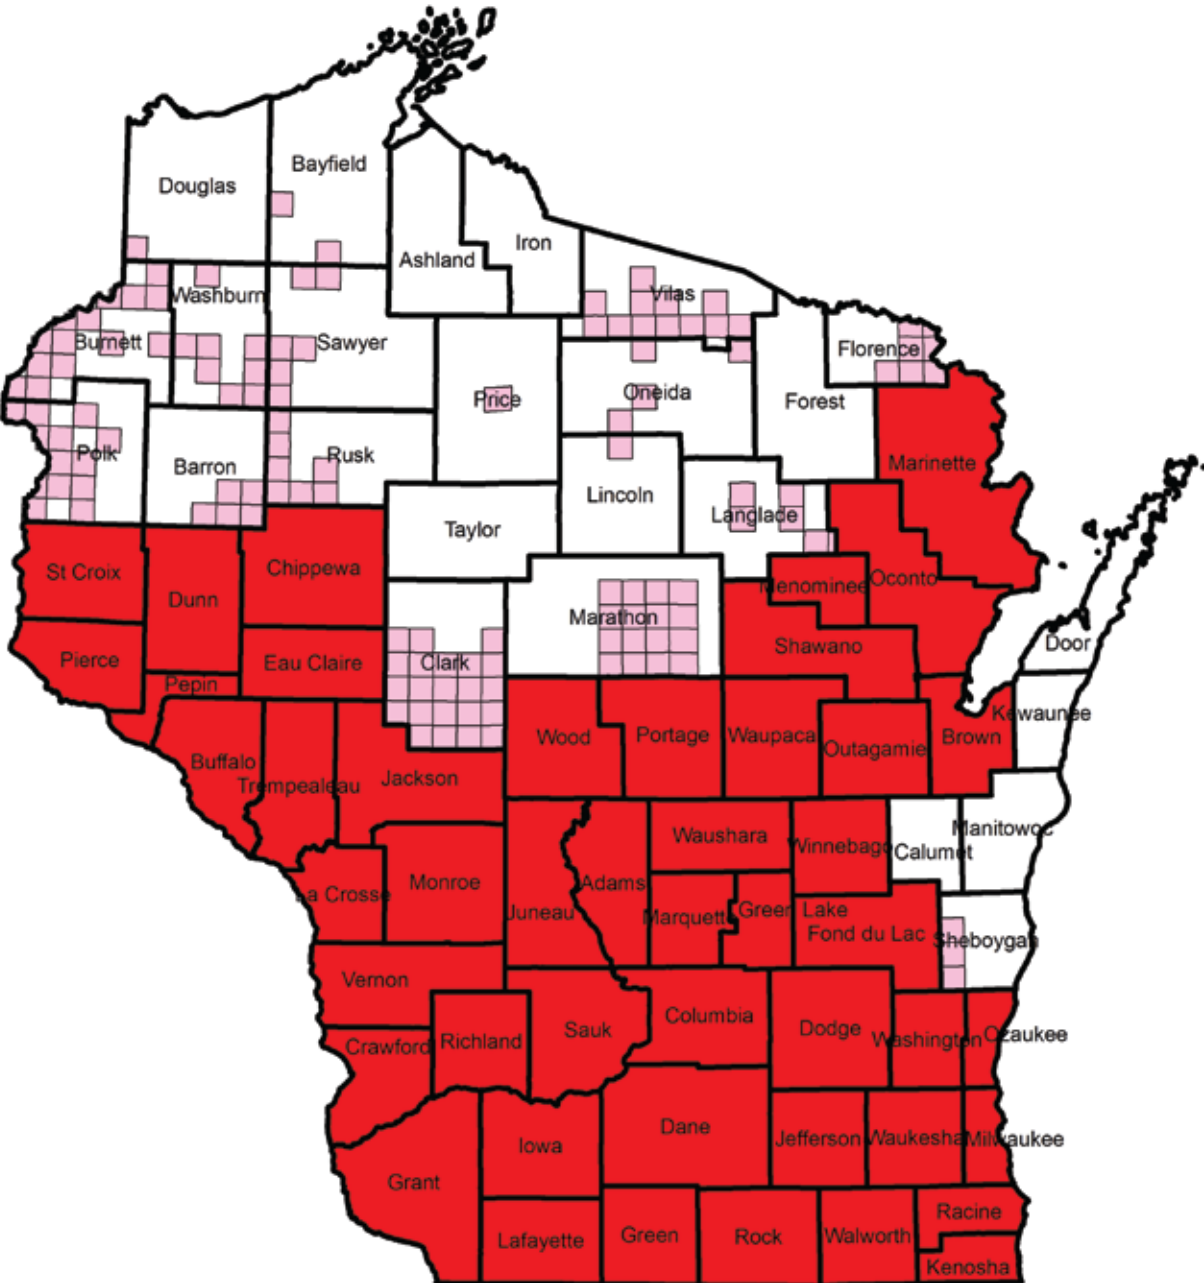

# Oak wilt detections in Wisconsin (with 6 sq mile block buffers) (as of Sept 10, 2018)

### Legend

- Oak wilt established
- Oak wilt confirmed in 6 sq mile blocks