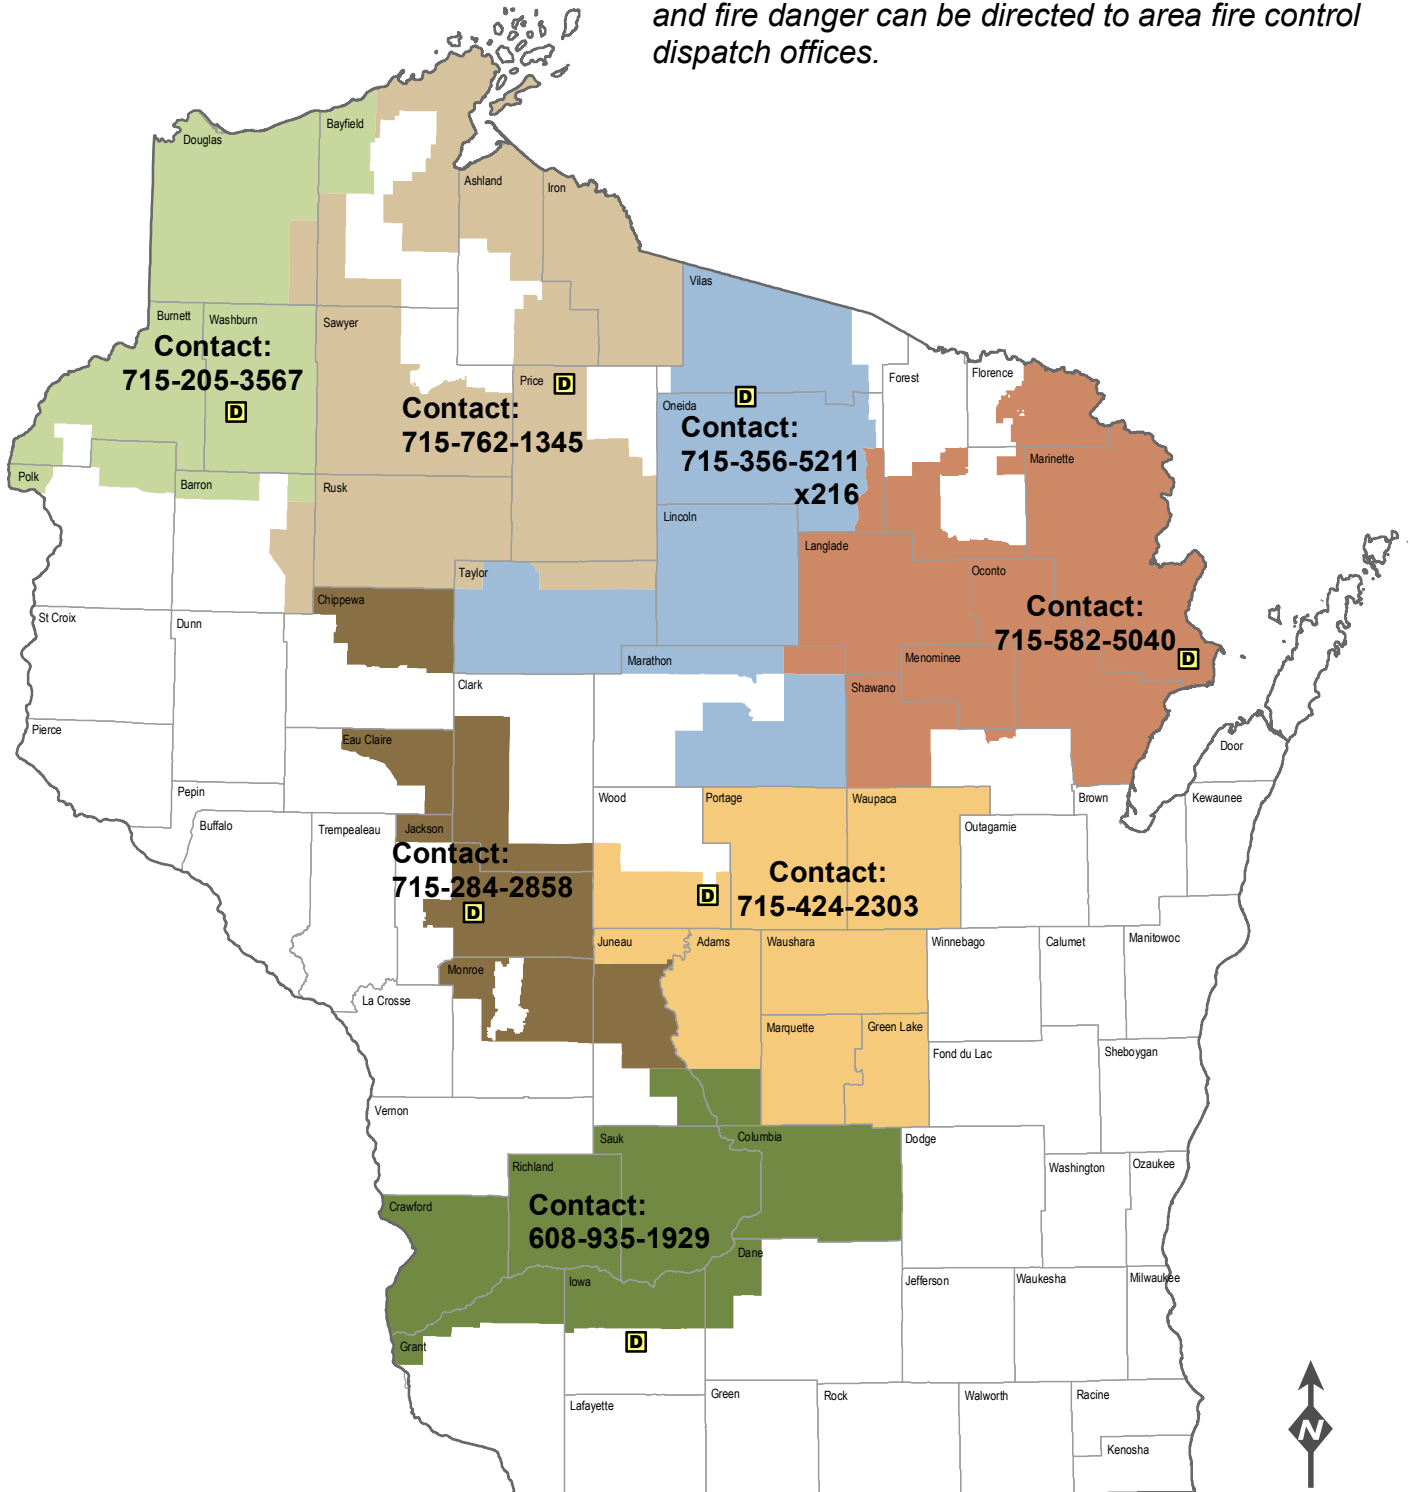

DNR Fire Control Dispatch Offices

Questions related to DNR burn permit restrictions and fire danger can be directed to area fire control dispatch offices.

D Dispatch Office - Please contact the local fire department, town chairperson, or local municipal official to obtain burning regulations within this area.