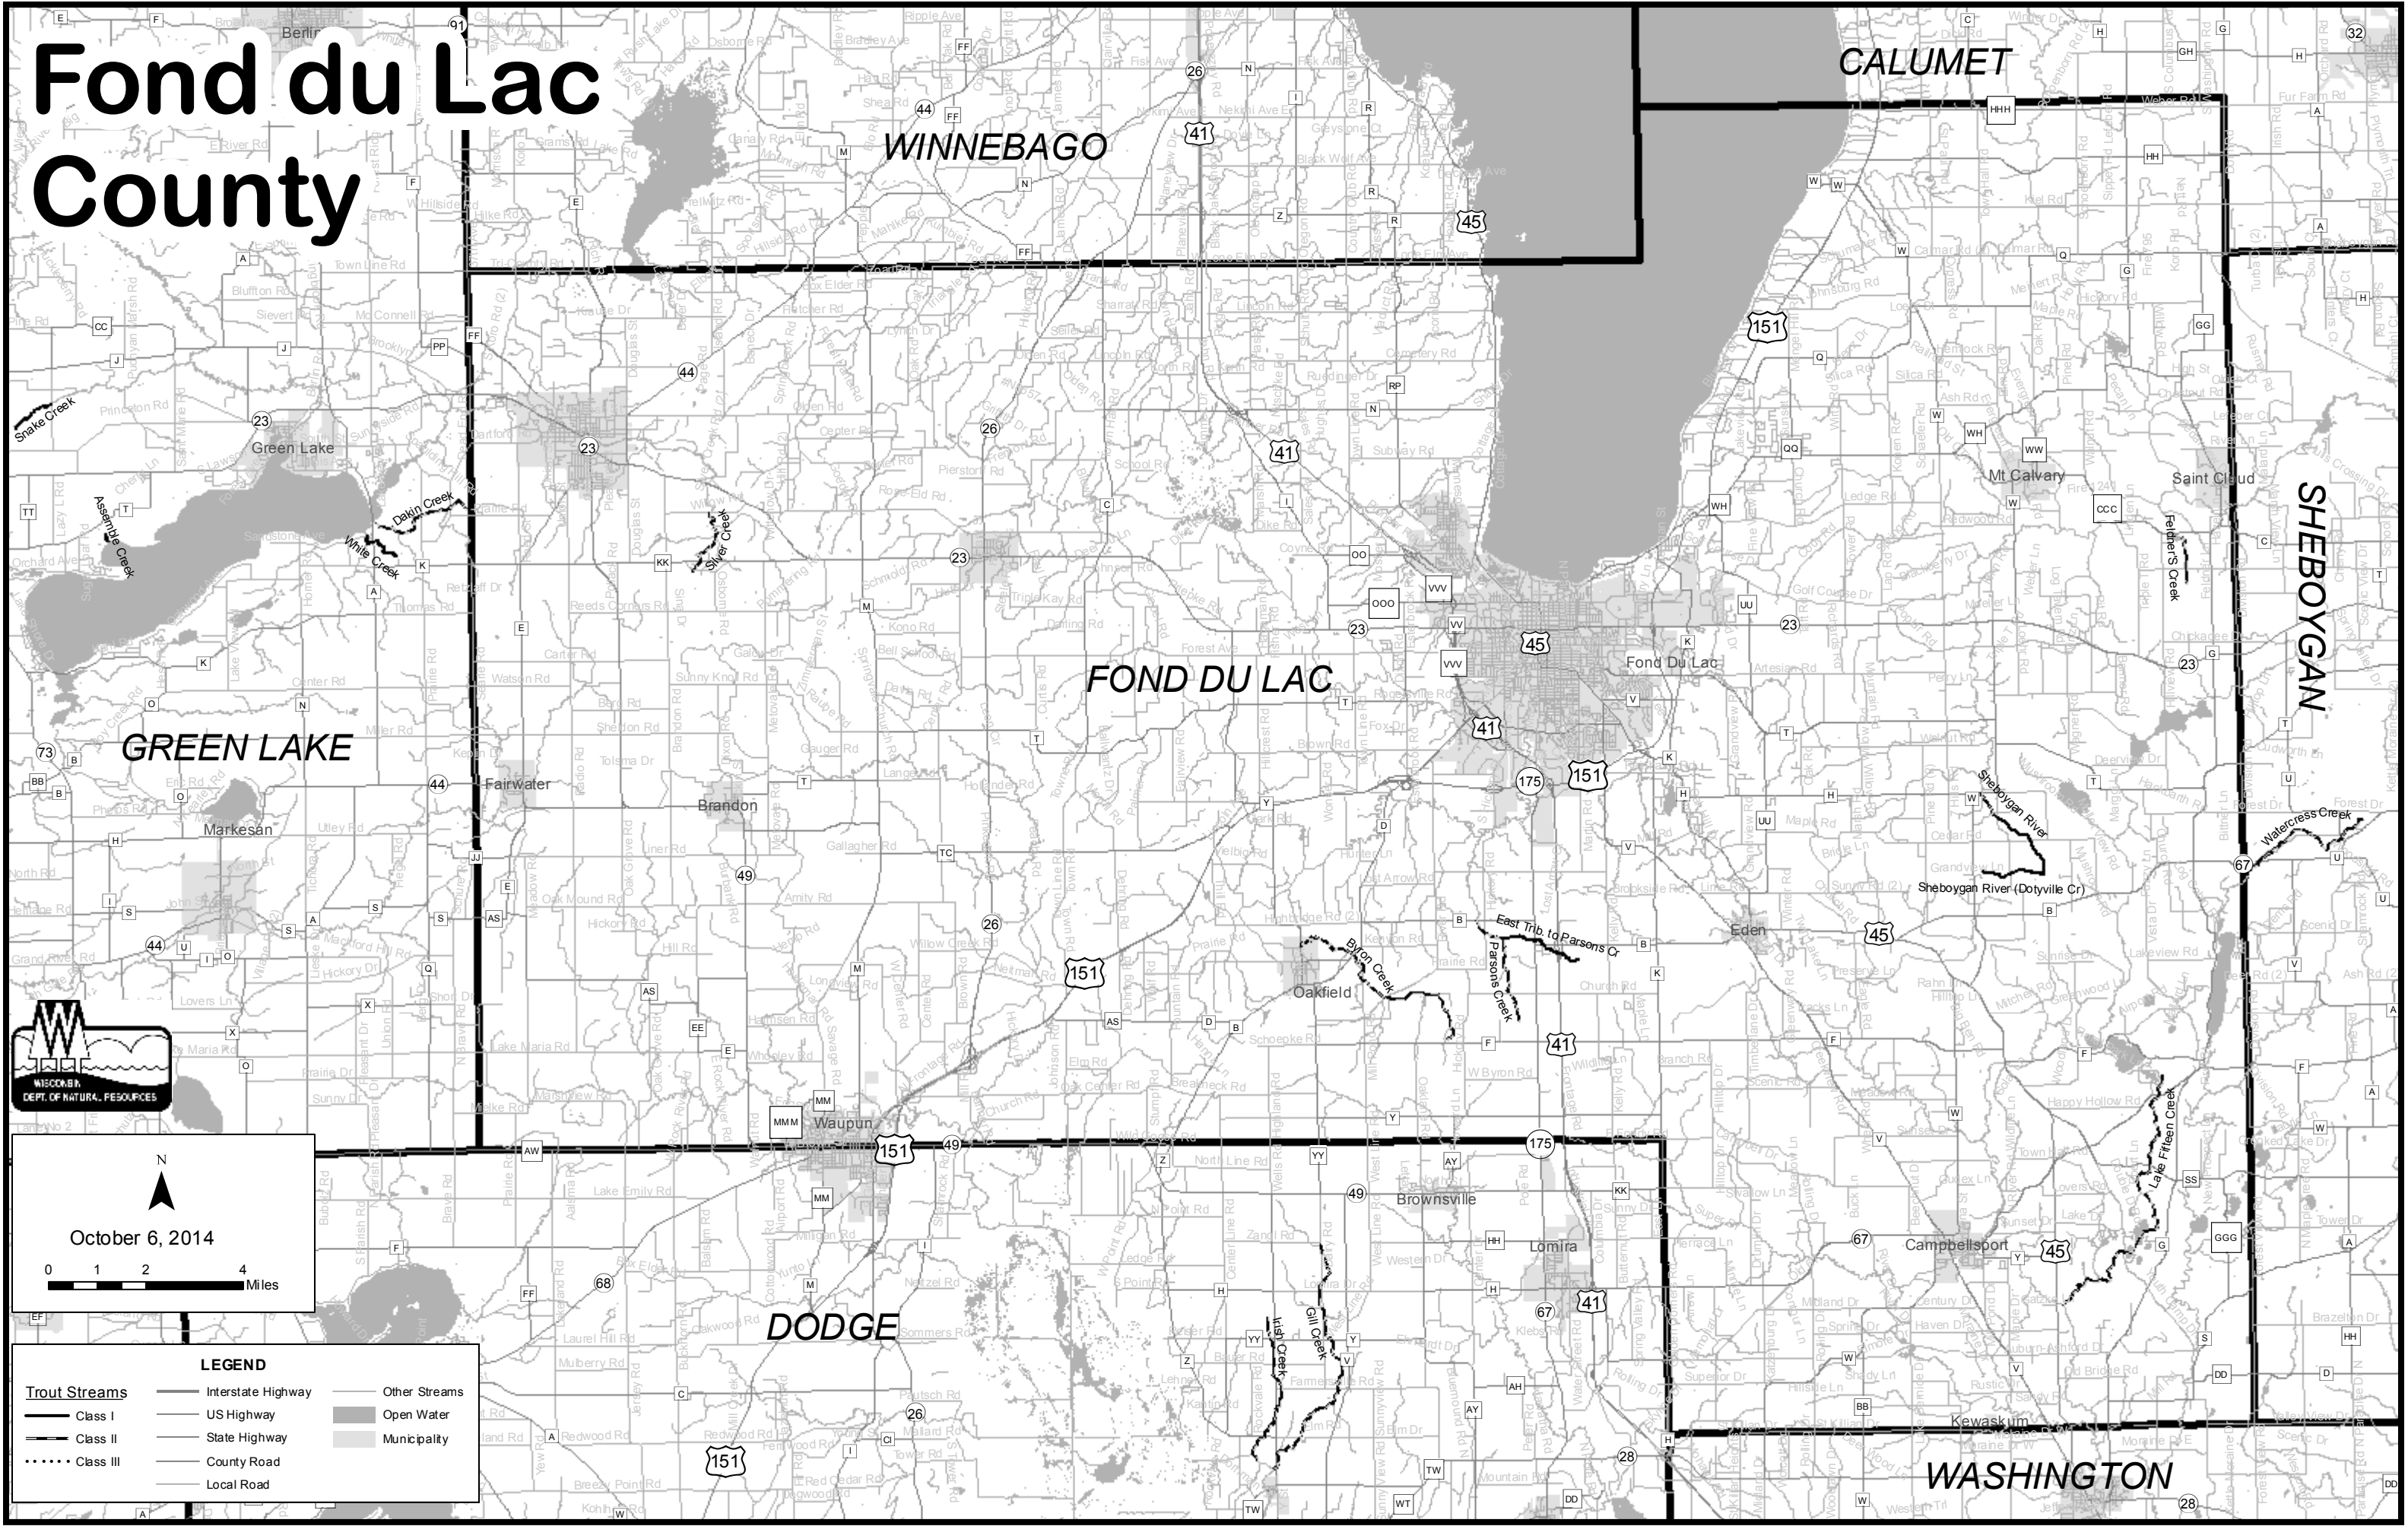

# Fond du Lac County

October 6, 2014

0 1 2 4 Miles

LEGEND		
Trout Streams	Interstate Highway	Other Streams
Class I	US Highway	Open Water
Class II	State Highway	Municipality
Class III	County Road	
	Local Road	