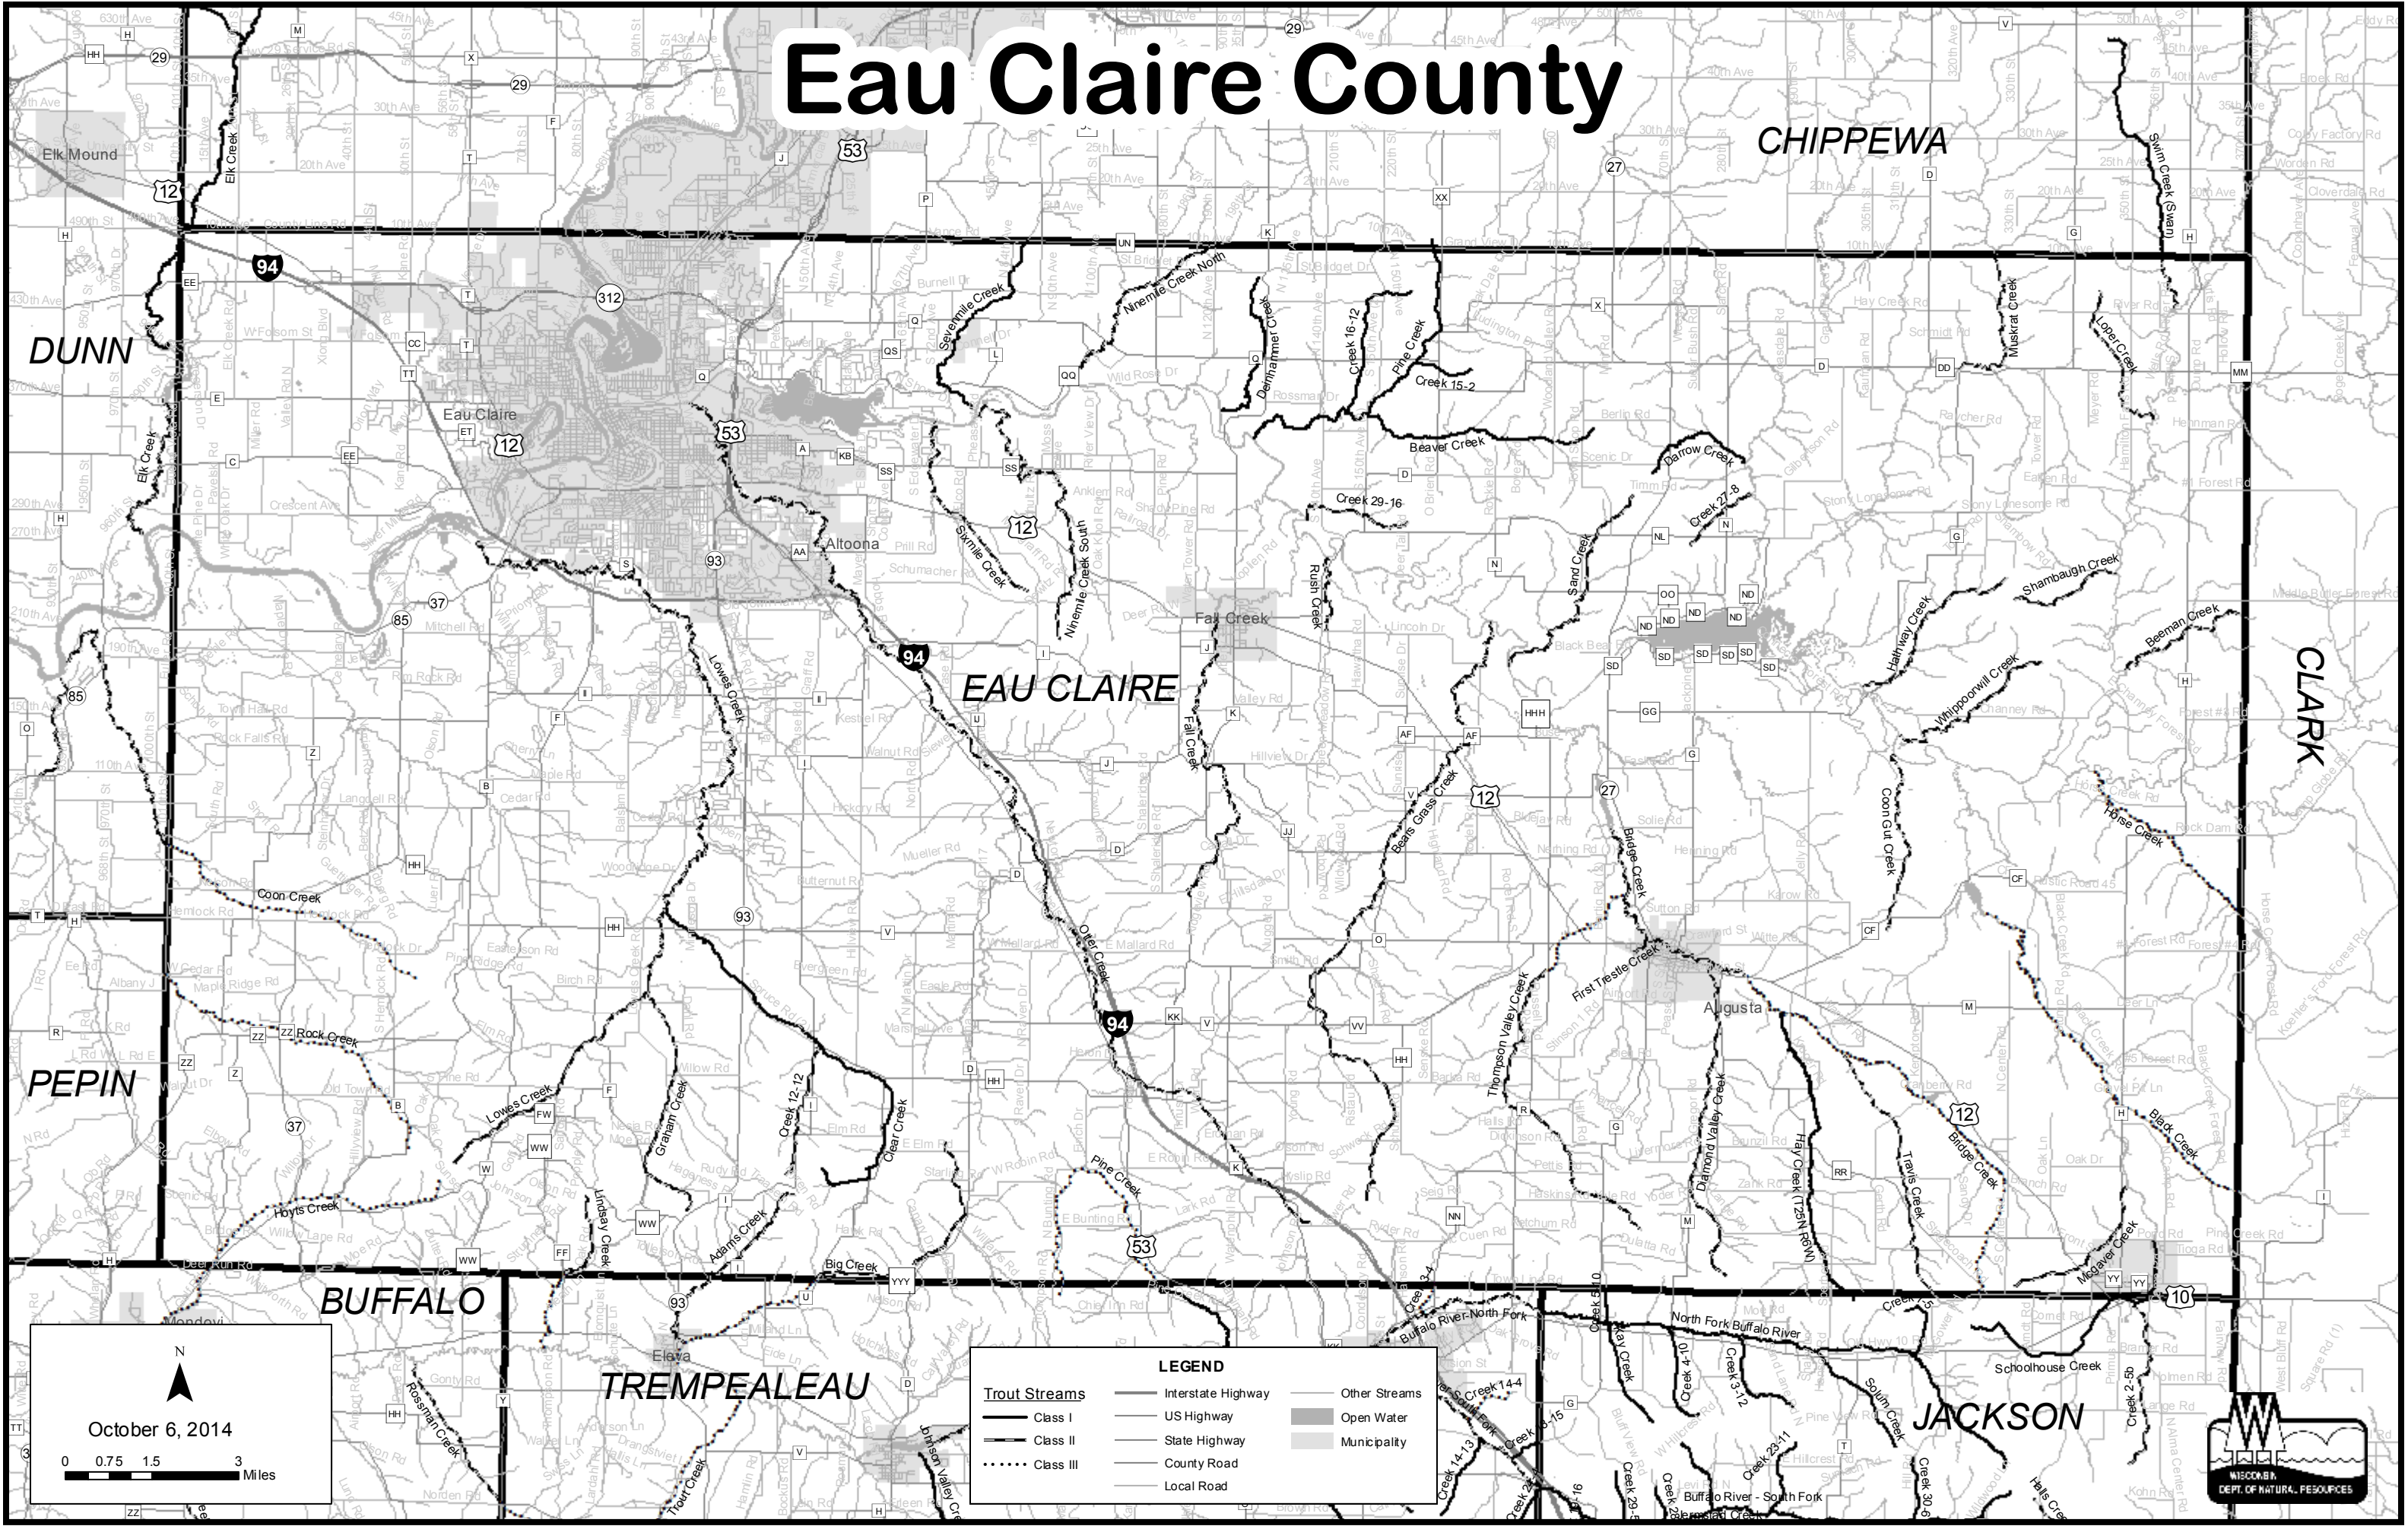

# Eau Claire County

**LEGEND**

Trout Streams Class I	Interstate Highway	Other Streams
Trout Streams Class II	US Highway	Open Water
Trout Streams Class III	State Highway	Municipality
	County Road	
	Local Road	

October 6, 2014

0 0.75 1.5 3 Miles

N