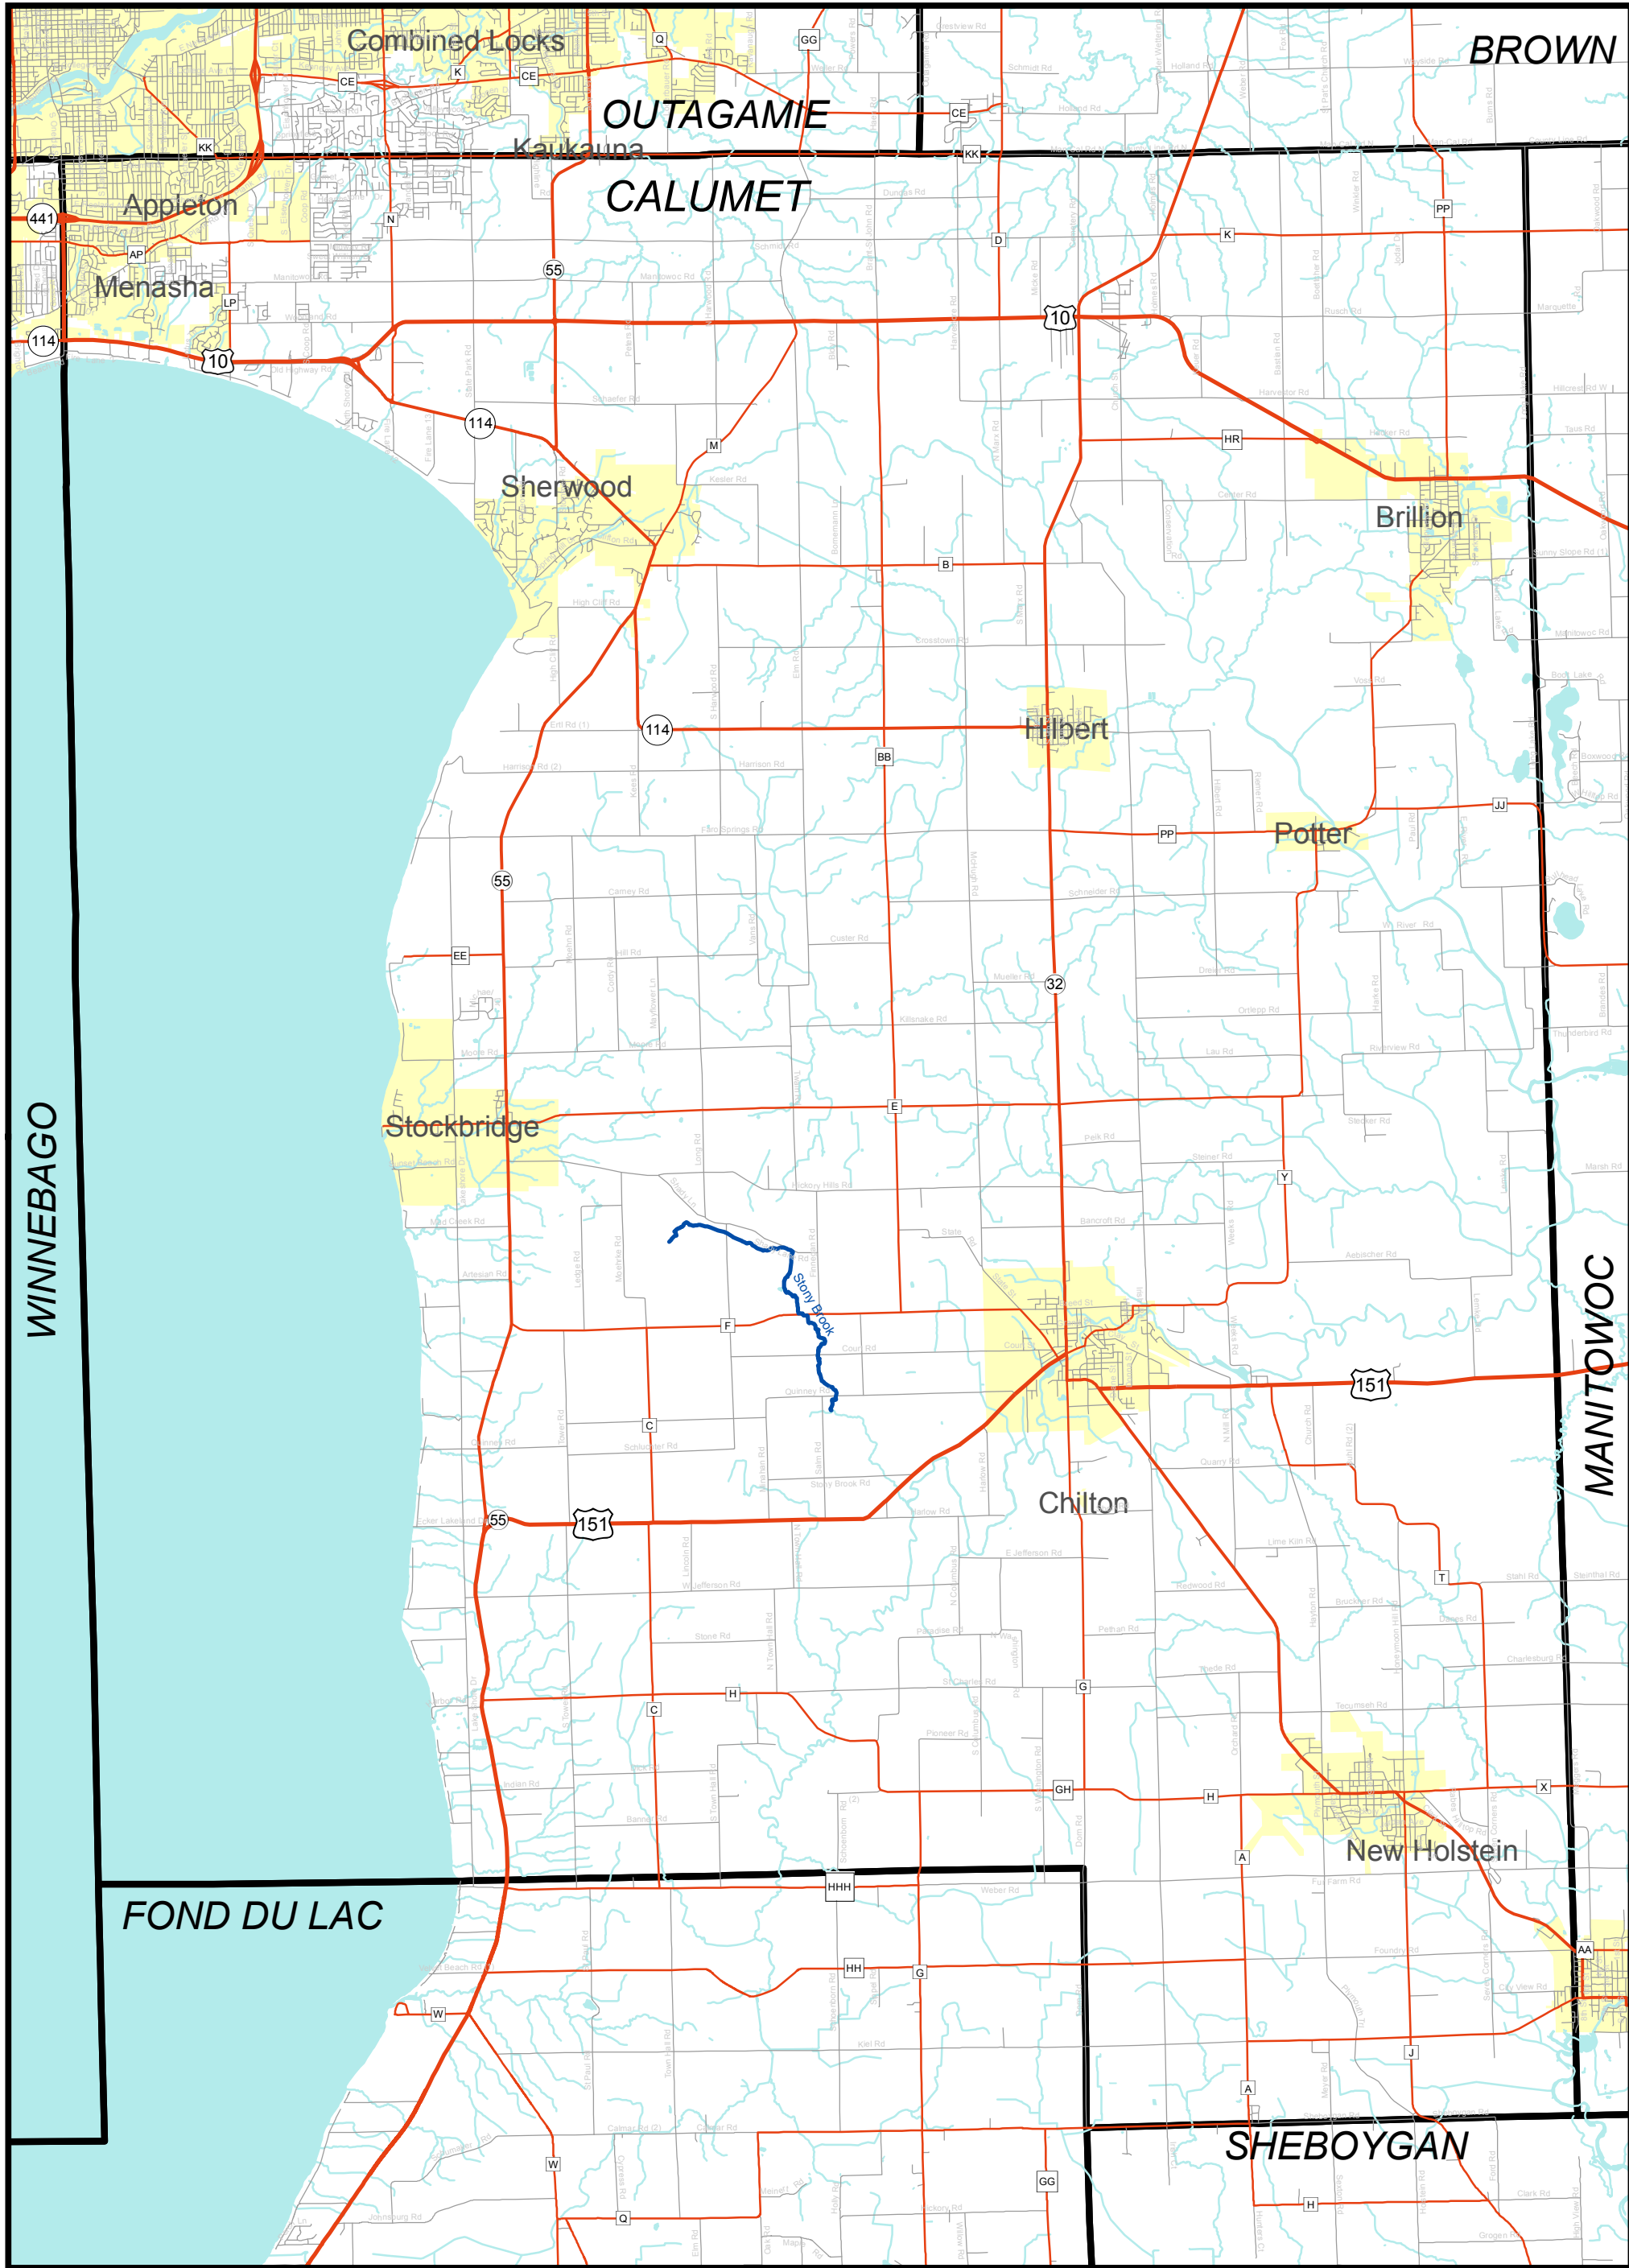

# Calumet County

**LEGEND**

Trout Streams	Interstate Highway	Other Streams
Class I	US Highway	Open Water
Class II	State Highway	Municipality
Class III	County Road	
	Local Road	

Map Updated: January 6, 2017