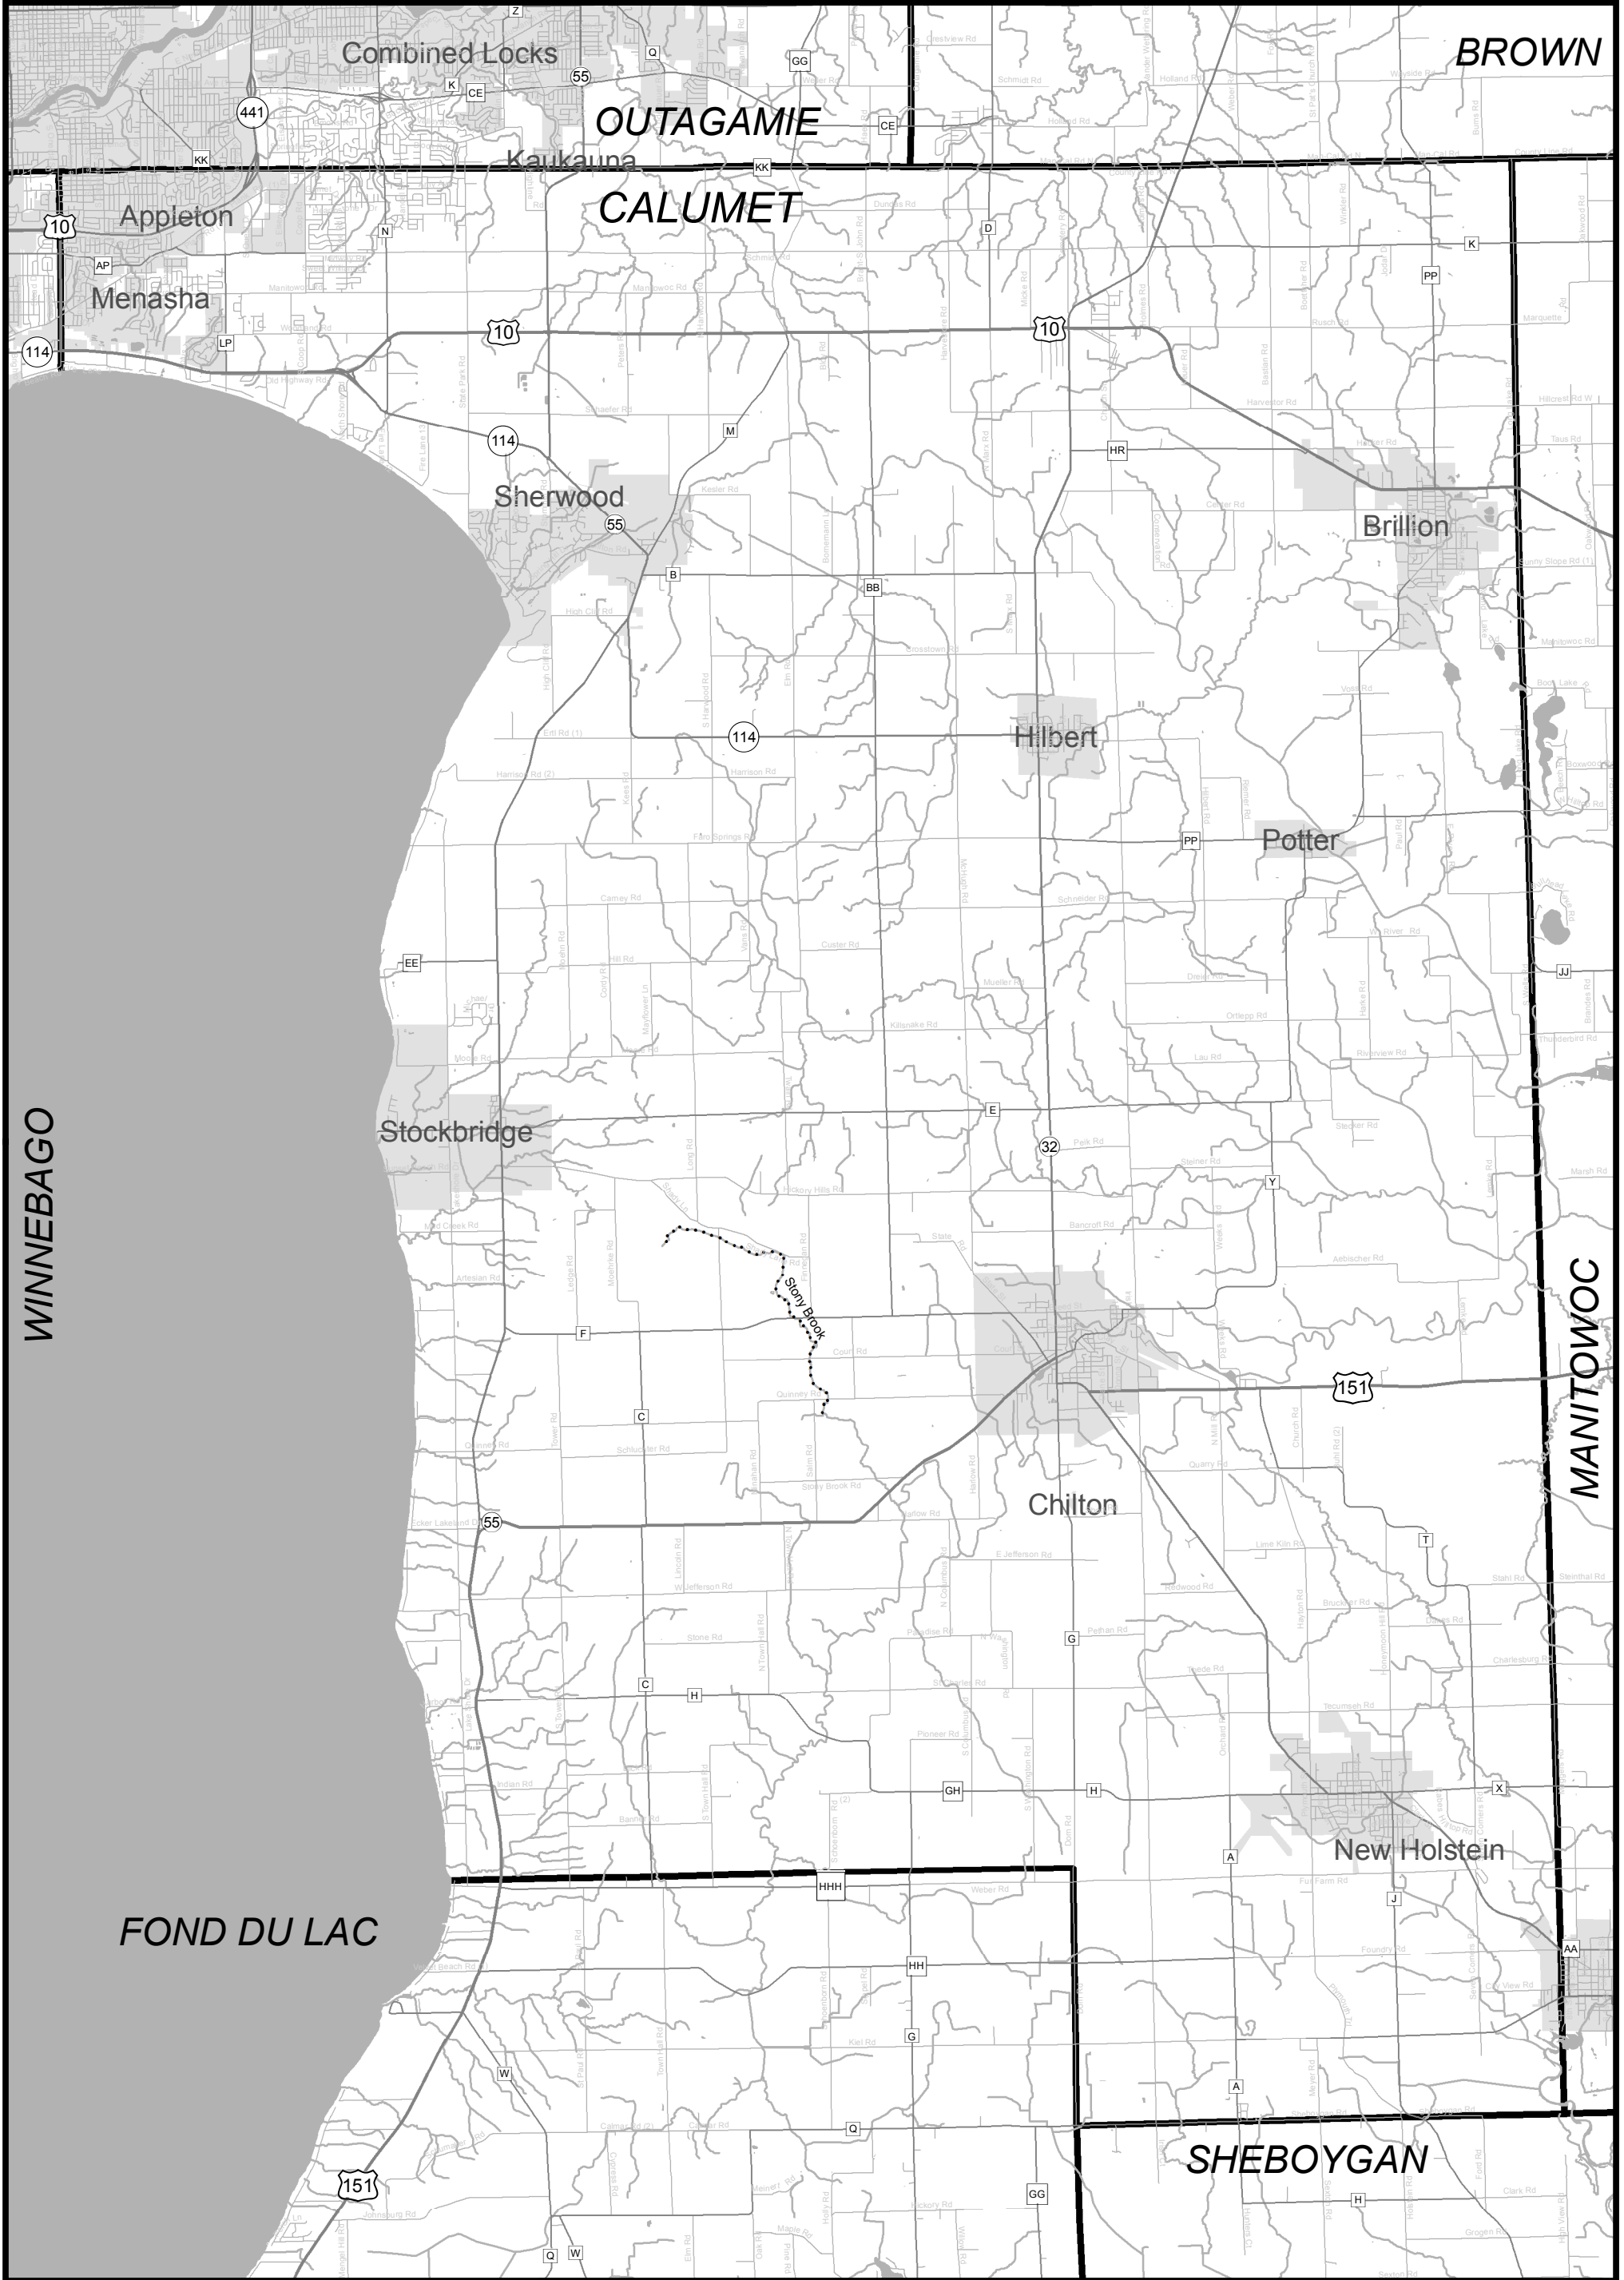

# Calumet County

LEGEND		
Trout Streams	Interstate Highway	Other Streams
Class I	US Highway	Open Water
Class II	State Highway	Municipality
Class III	County Road	
	Local Road	

Map Updated: January 6, 2017