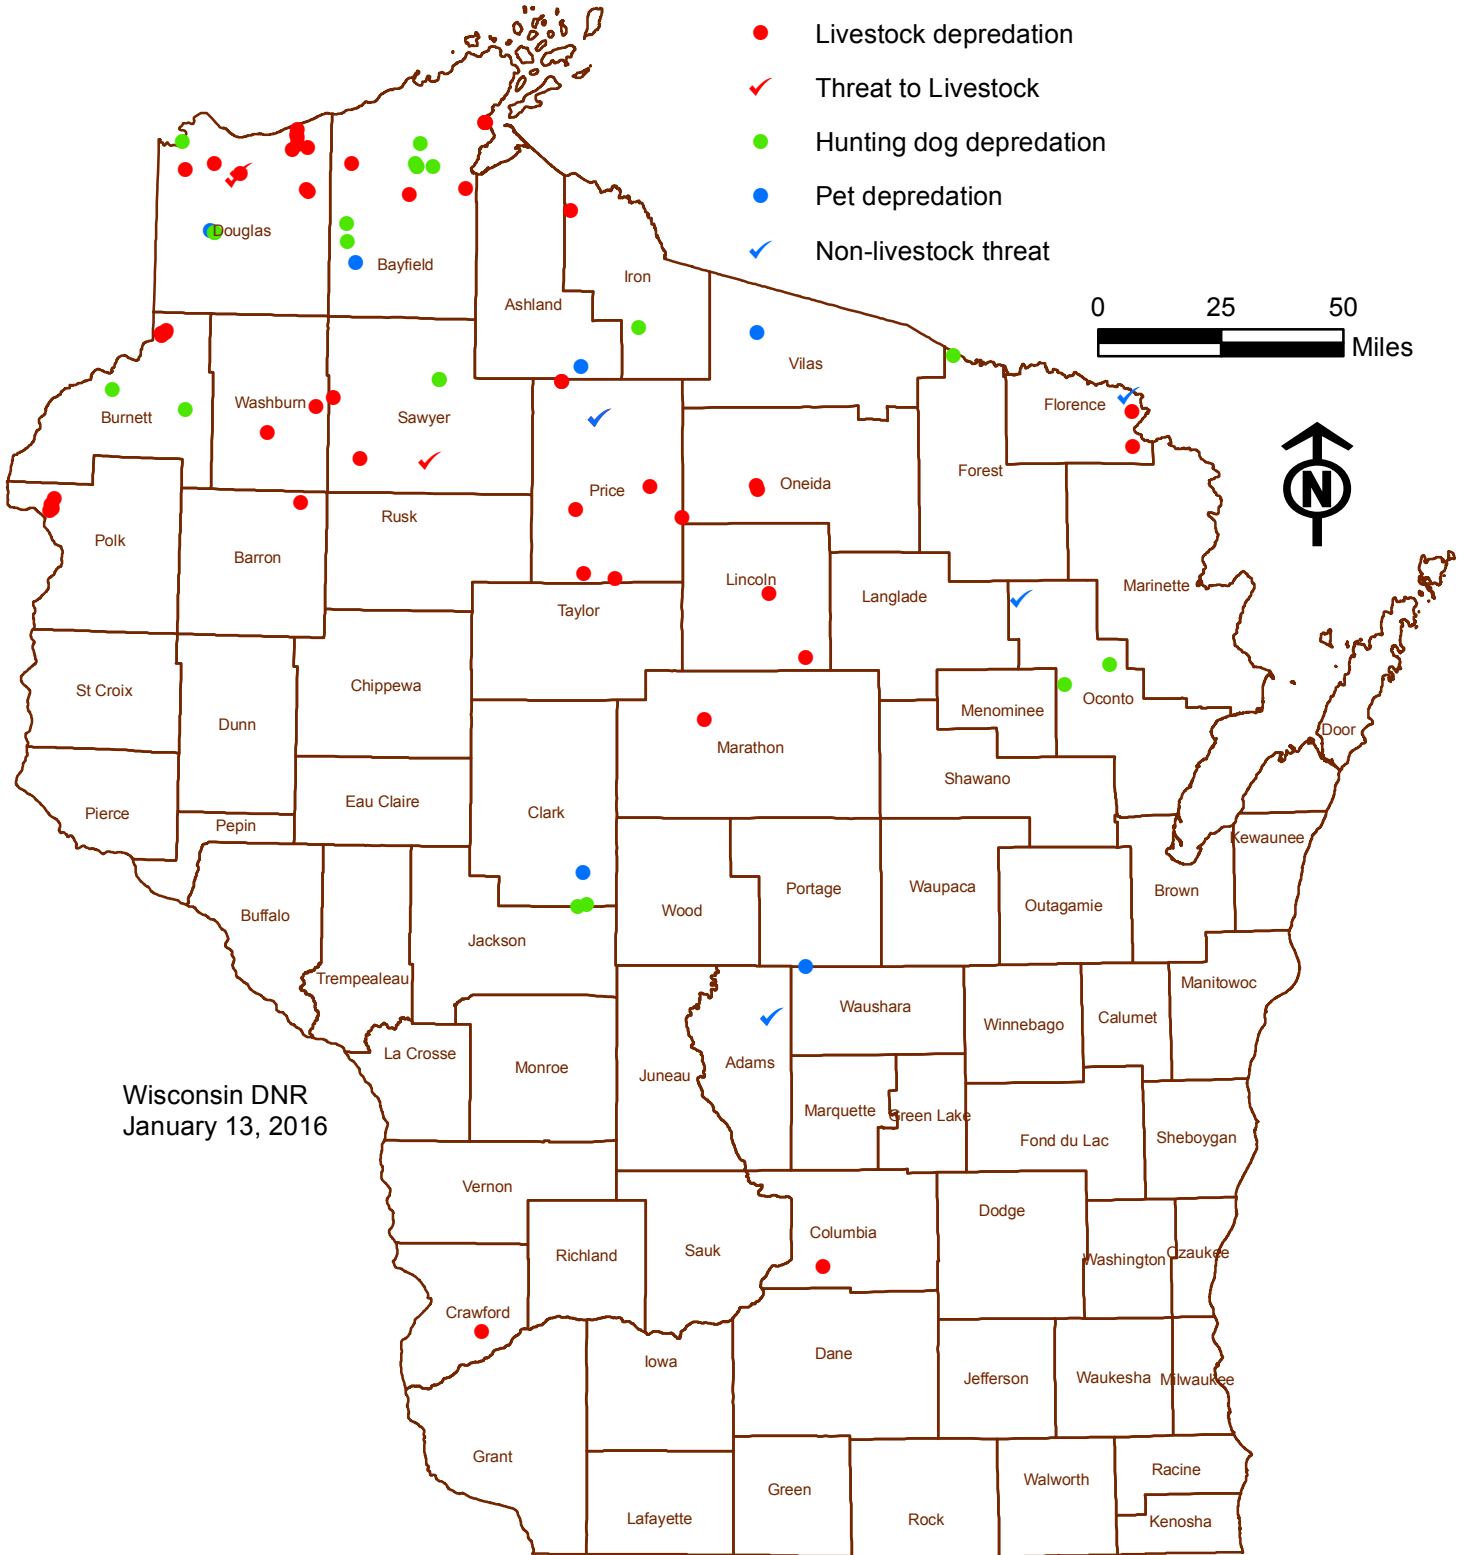

# Verified Wolf Depredations & Threats in Wisconsin in 2015

- Livestock depredation
- ✓ Threat to Livestock
- Hunting dog depredation
- Pet depredation
- ✓ Non-livestock threat

Wisconsin DNR  
January 13, 2016