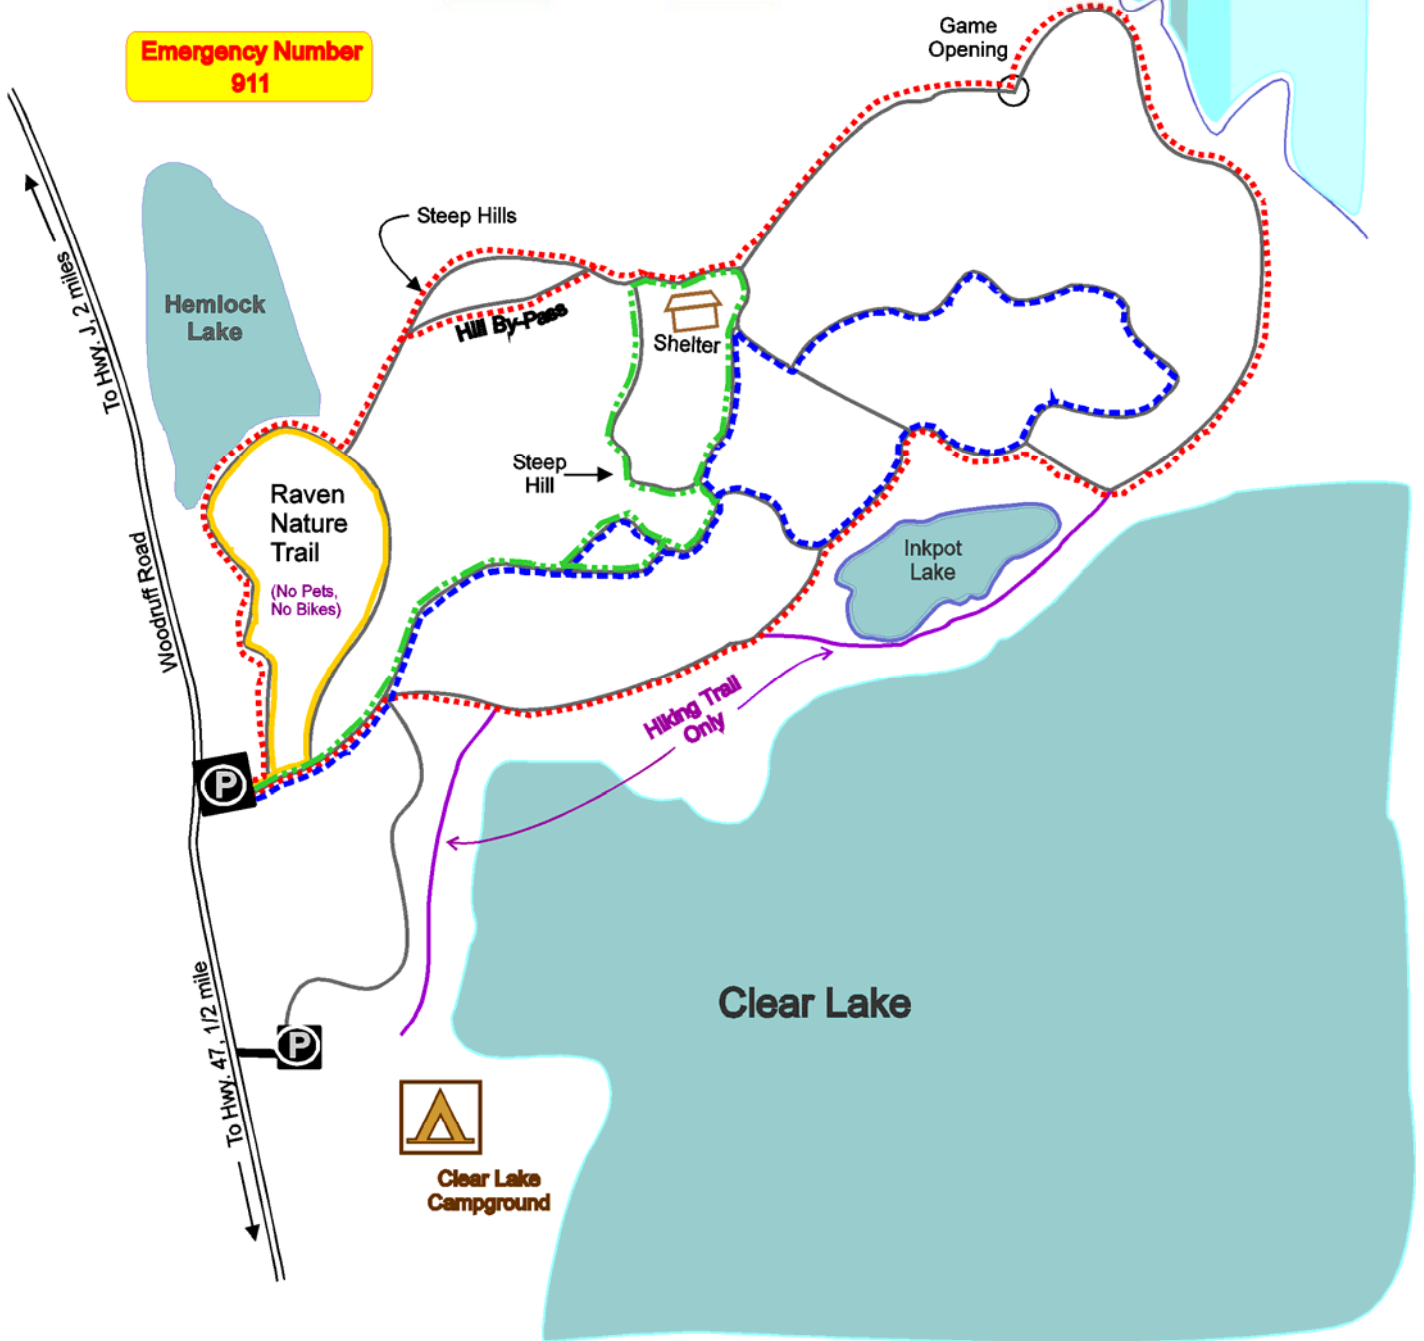

Raven Nature Trail

Red Trail: 5.0 Miles / 8.0 Km.
Blue Trail: 3.5 Miles / 5.6 Km.
Green Trail: 2.5 Miles / 4.0 Km.
Yellow Trail: 1.5 Miles / 2.4 Km.

RED TRAIL IS FOR EXPERTS ONLY
ALL OTHER TRAILS ARE INTERMEDIATE.

WI State Trail Pass Required for this Activity

and Raven Trail

No pets when snow covered

Emergency Number 911

WISCONSIN STATE FORESTS

Northern Highland American Legion State Forest

Trout Lake Forestry Headquarters
1425 Cty Hwy M Boulder Junction WI 54512