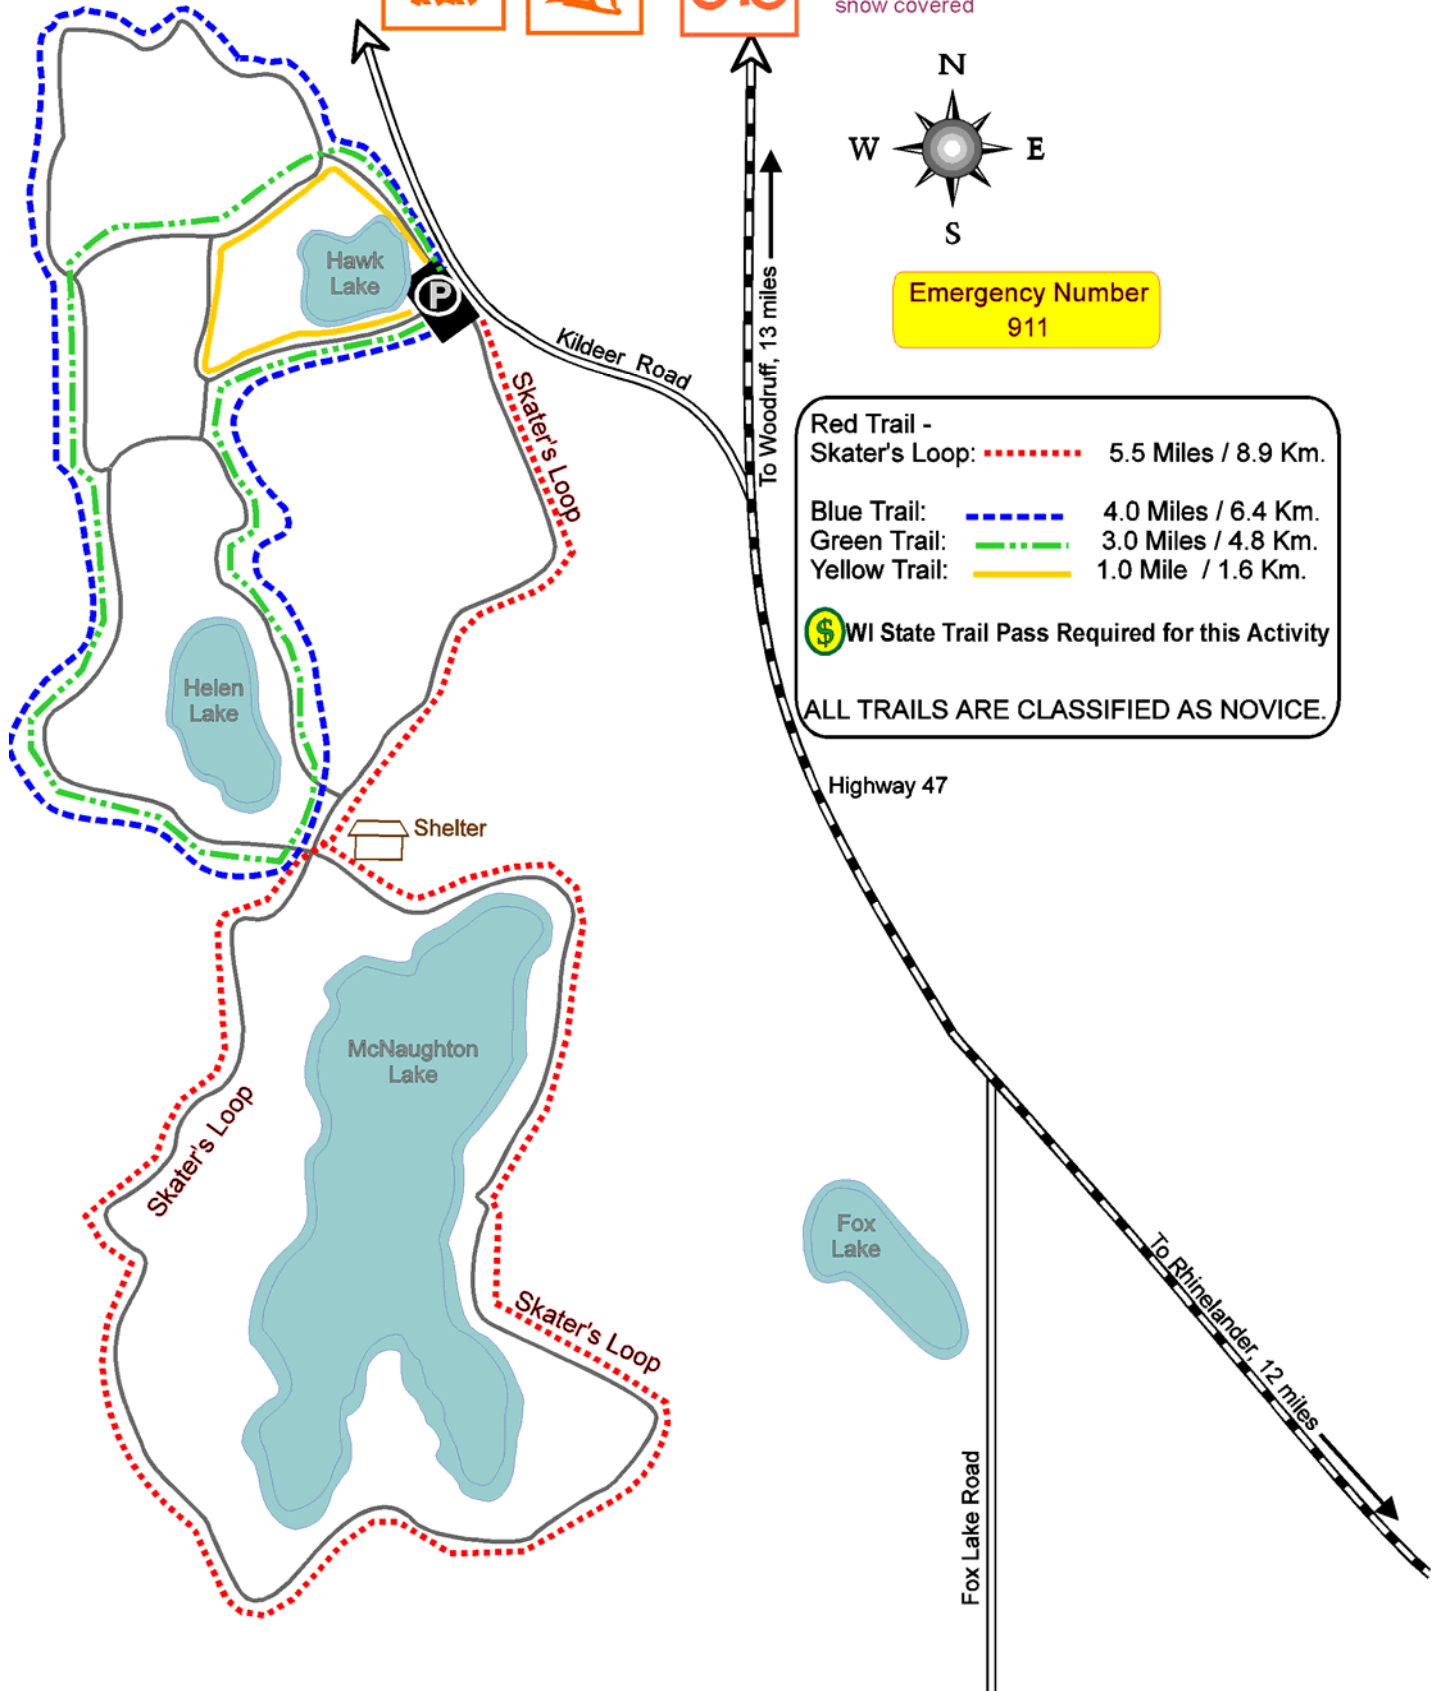

McNaughton Lake Trail

No pets when snow covered

Emergency Number
911

- Red Trail - Skater's Loop: 5.5 Miles / 8.9 Km.
 - Blue Trail: 4.0 Miles / 6.4 Km.
 - Green Trail: 3.0 Miles / 4.8 Km.
 - Yellow Trail: 1.0 Mile / 1.6 Km.
- WI State Trail Pass Required for this Activity
- ALL TRAILS ARE CLASSIFIED AS NOVICE.

To Woodruff, 13 miles

Highway 47

To Rhinelander, 12 miles

Fox Lake Road

WISCONSIN STATE FORESTS

Northern Highland American Legion State Forest

Trout Lake Forestry Headquarters
1425 Cty Hwy M Boulder Junction WI 54512