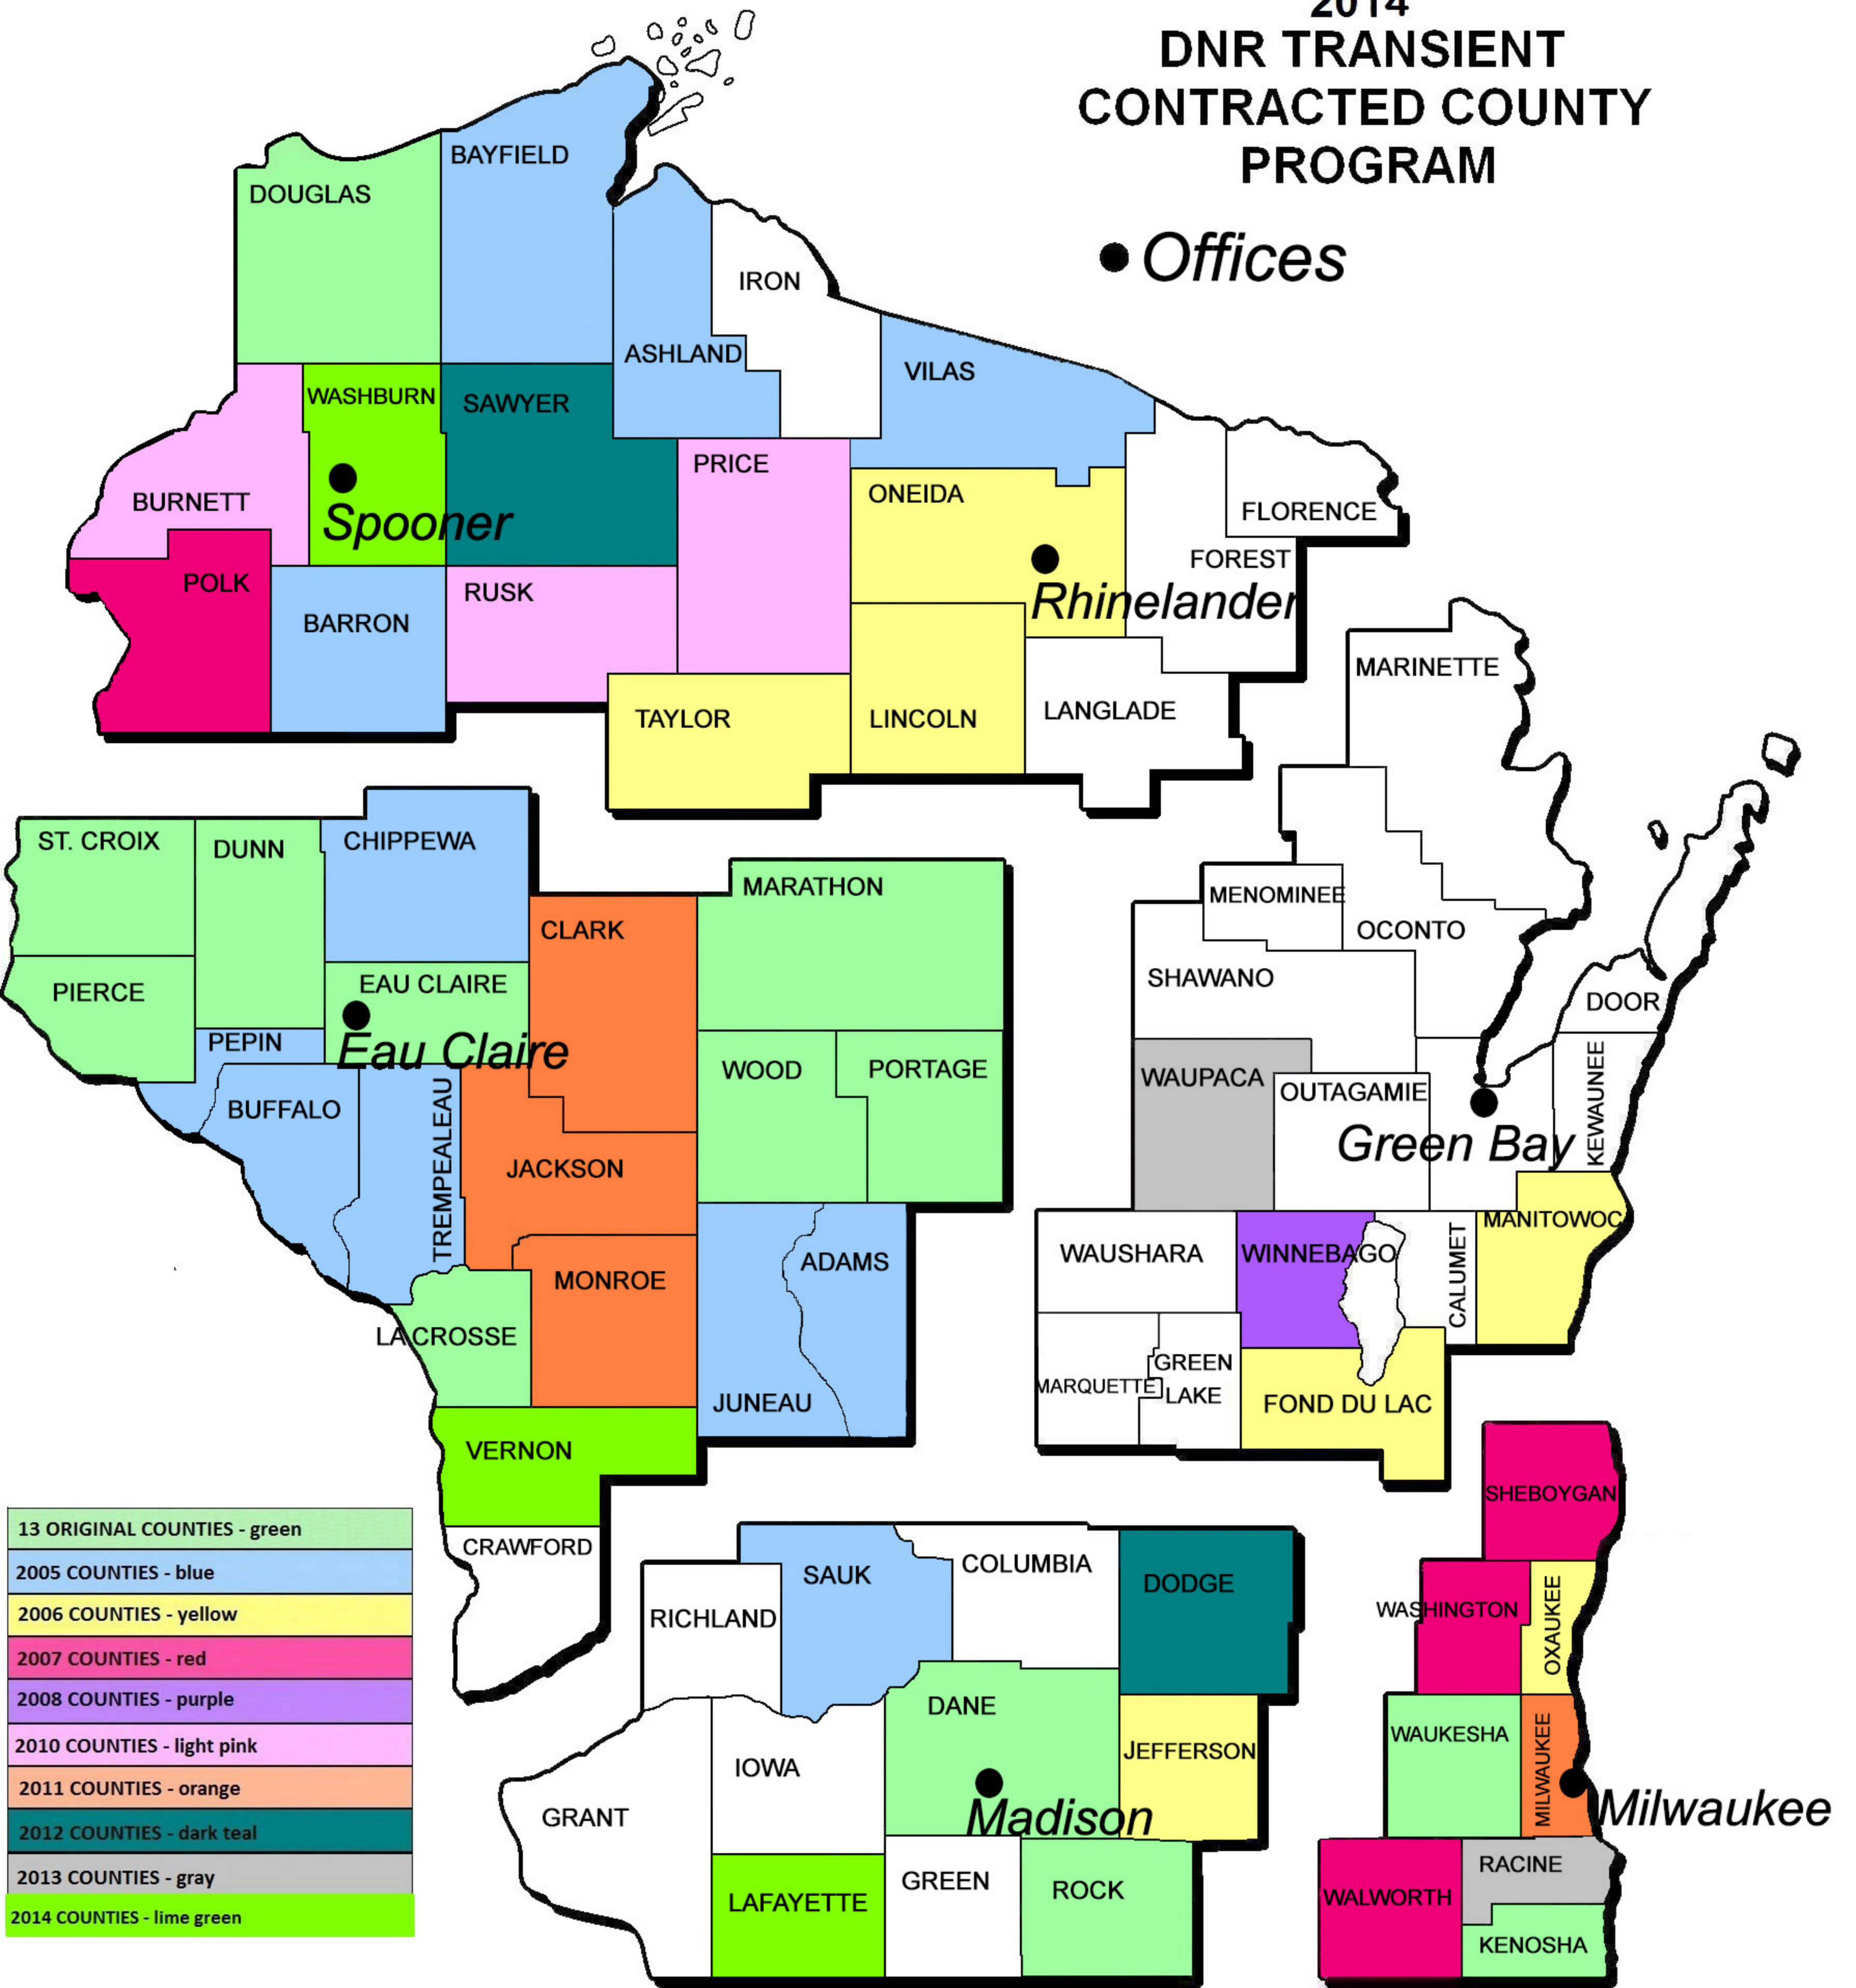

2014 DNR TRANSIENT CONTRACTED COUNTY PROGRAM

● *Offices*

13 ORIGINAL COUNTIES - green
2005 COUNTIES - blue
2006 COUNTIES - yellow
2007 COUNTIES - red
2008 COUNTIES - purple
2010 COUNTIES - light pink
2011 COUNTIES - orange
2012 COUNTIES - dark teal
2013 COUNTIES - gray
2014 COUNTIES - lime green