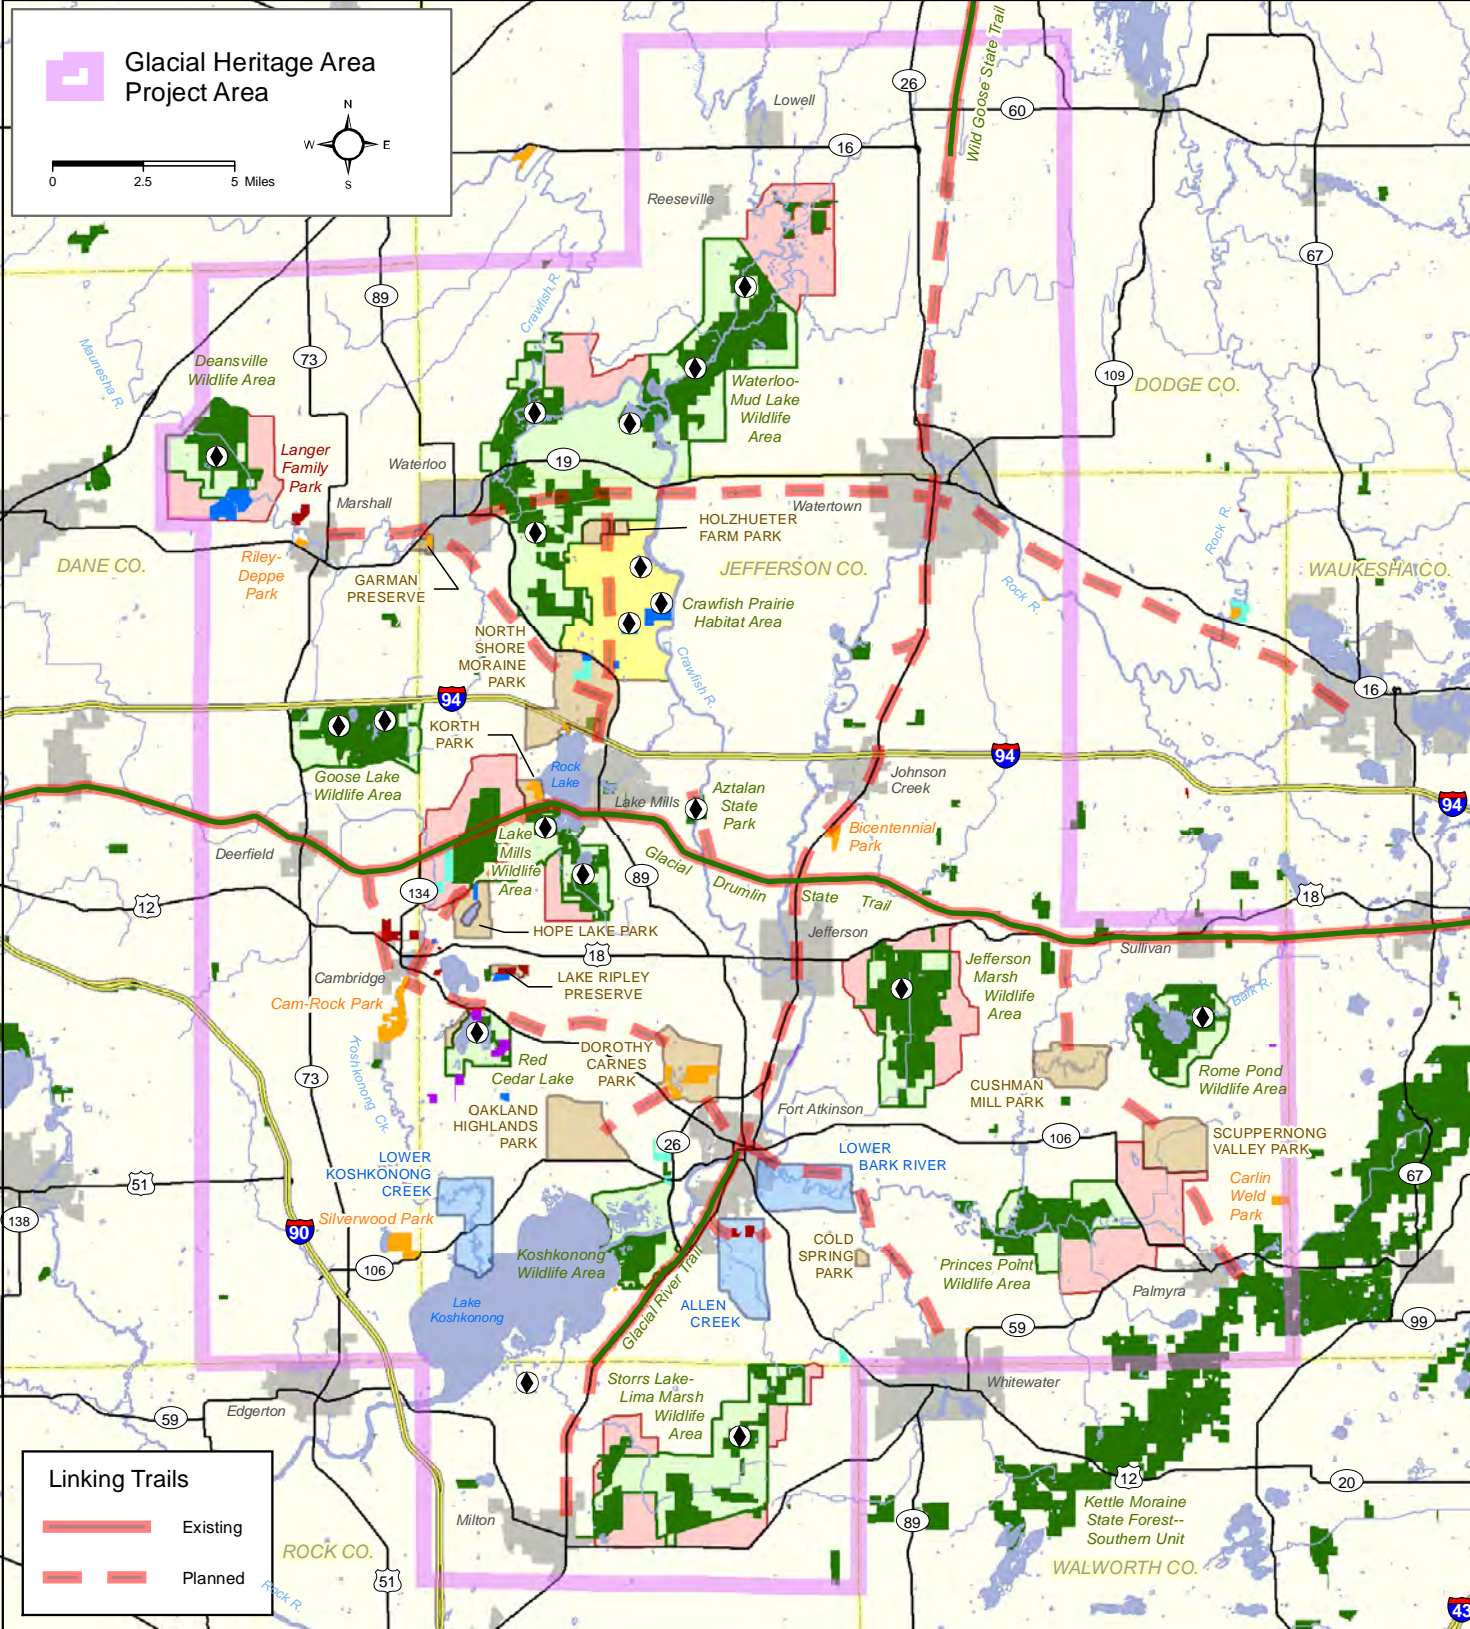

GLACIAL HERITAGE AREA

Glacial Heritage Area Project Area

Linking Trails

- Existing (solid red line)
- Planned (dashed red line)

Existing Land Ownership

- Municipal (red square)
- State (Non-DNR) (cyan square)
- Non-profit Conservation Organization (blue square)
- County (orange square)
- Federal (purple square)
- Dept of Natural Resources (green square)
- State Natural Area (black circle with dot)

Planned Protection Areas

- DNR Wildlife, Park or Natural Area (light green square)
- Conservation Park (tan square)
- Rural Landscape Protection Area (pink square)
- River Corridor (blue square)
- Crawfish Prairie Habitat Area (yellow square)