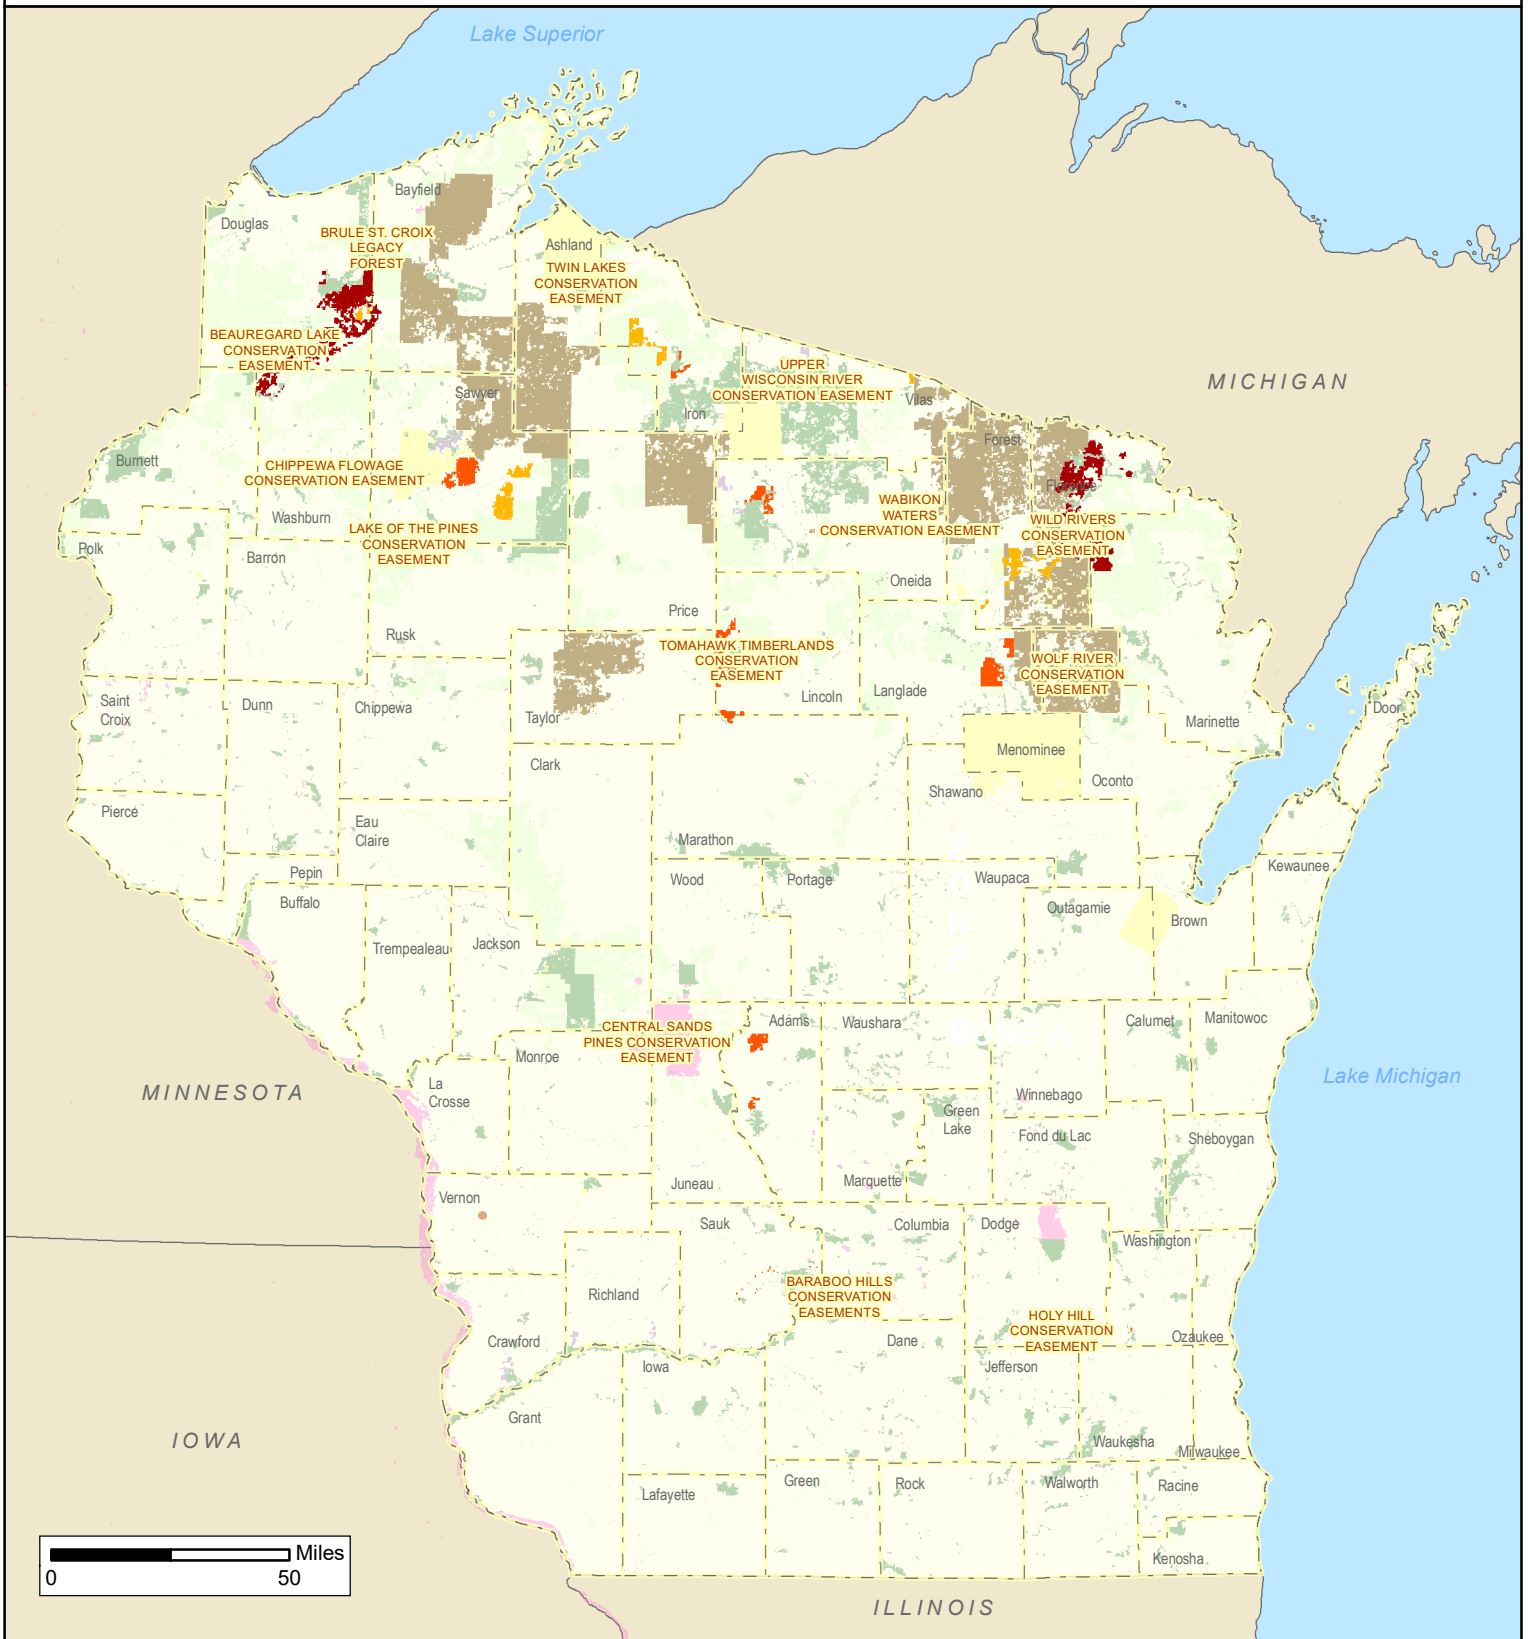

Forest Legacy Program Conservation Easements

Funding Source

- Federal/State Funding
- Federal
- State

- DNR Fee Title
- DNR Easement
- Tribal Reservation
- County Forest
- National Forest
- U.S. Fish & Wildlife
- County Boundary

Dec 28, 2018 jpk
 Real Estate Section
 Bureau of Facilities and Lands

The data shown on this map have been obtained from various sources, and are of varying age, reliability and resolution. This map is not intended to be used for navigation, nor is this map an authoritative source of information about legal land ownership or public access. Users of this map should confirm the ownership of land through other means in order to avoid trespassing. No warranty, expressed or implied, is made regarding accuracy, applicability for a particular use, completeness, or legality of the information depicted on this map.