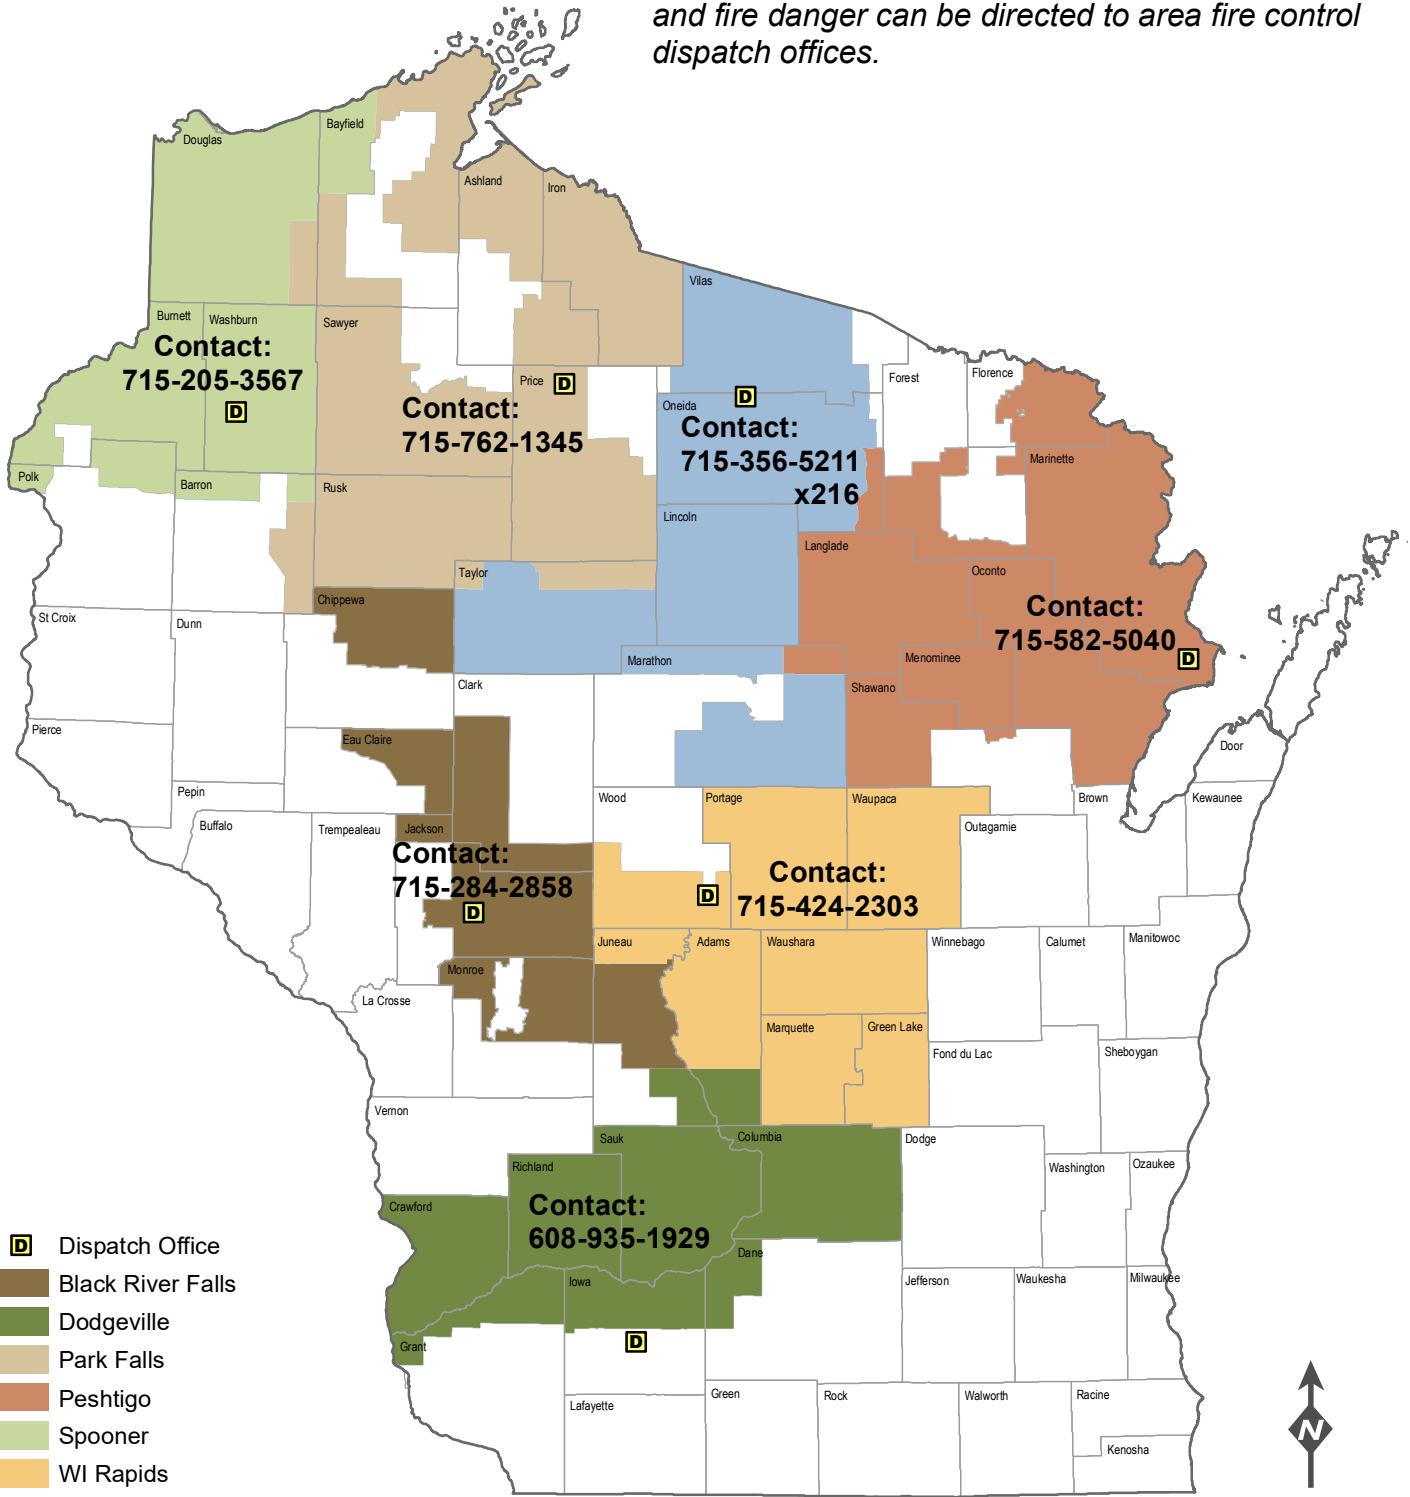

DNR Fire Control Dispatch Offices

Questions related to DNR burn permit restrictions and fire danger can be directed to area fire control dispatch offices.

The Department has made reasonable efforts to provide accurate information, but cannot exclude the possibility of errors or omissions in sources or of changes in actual conditions. The Department makes no warranties of any kind, either express or implied. Changes may be periodically made to the information herein – contact the originator of the data with any questions regarding appropriate use.