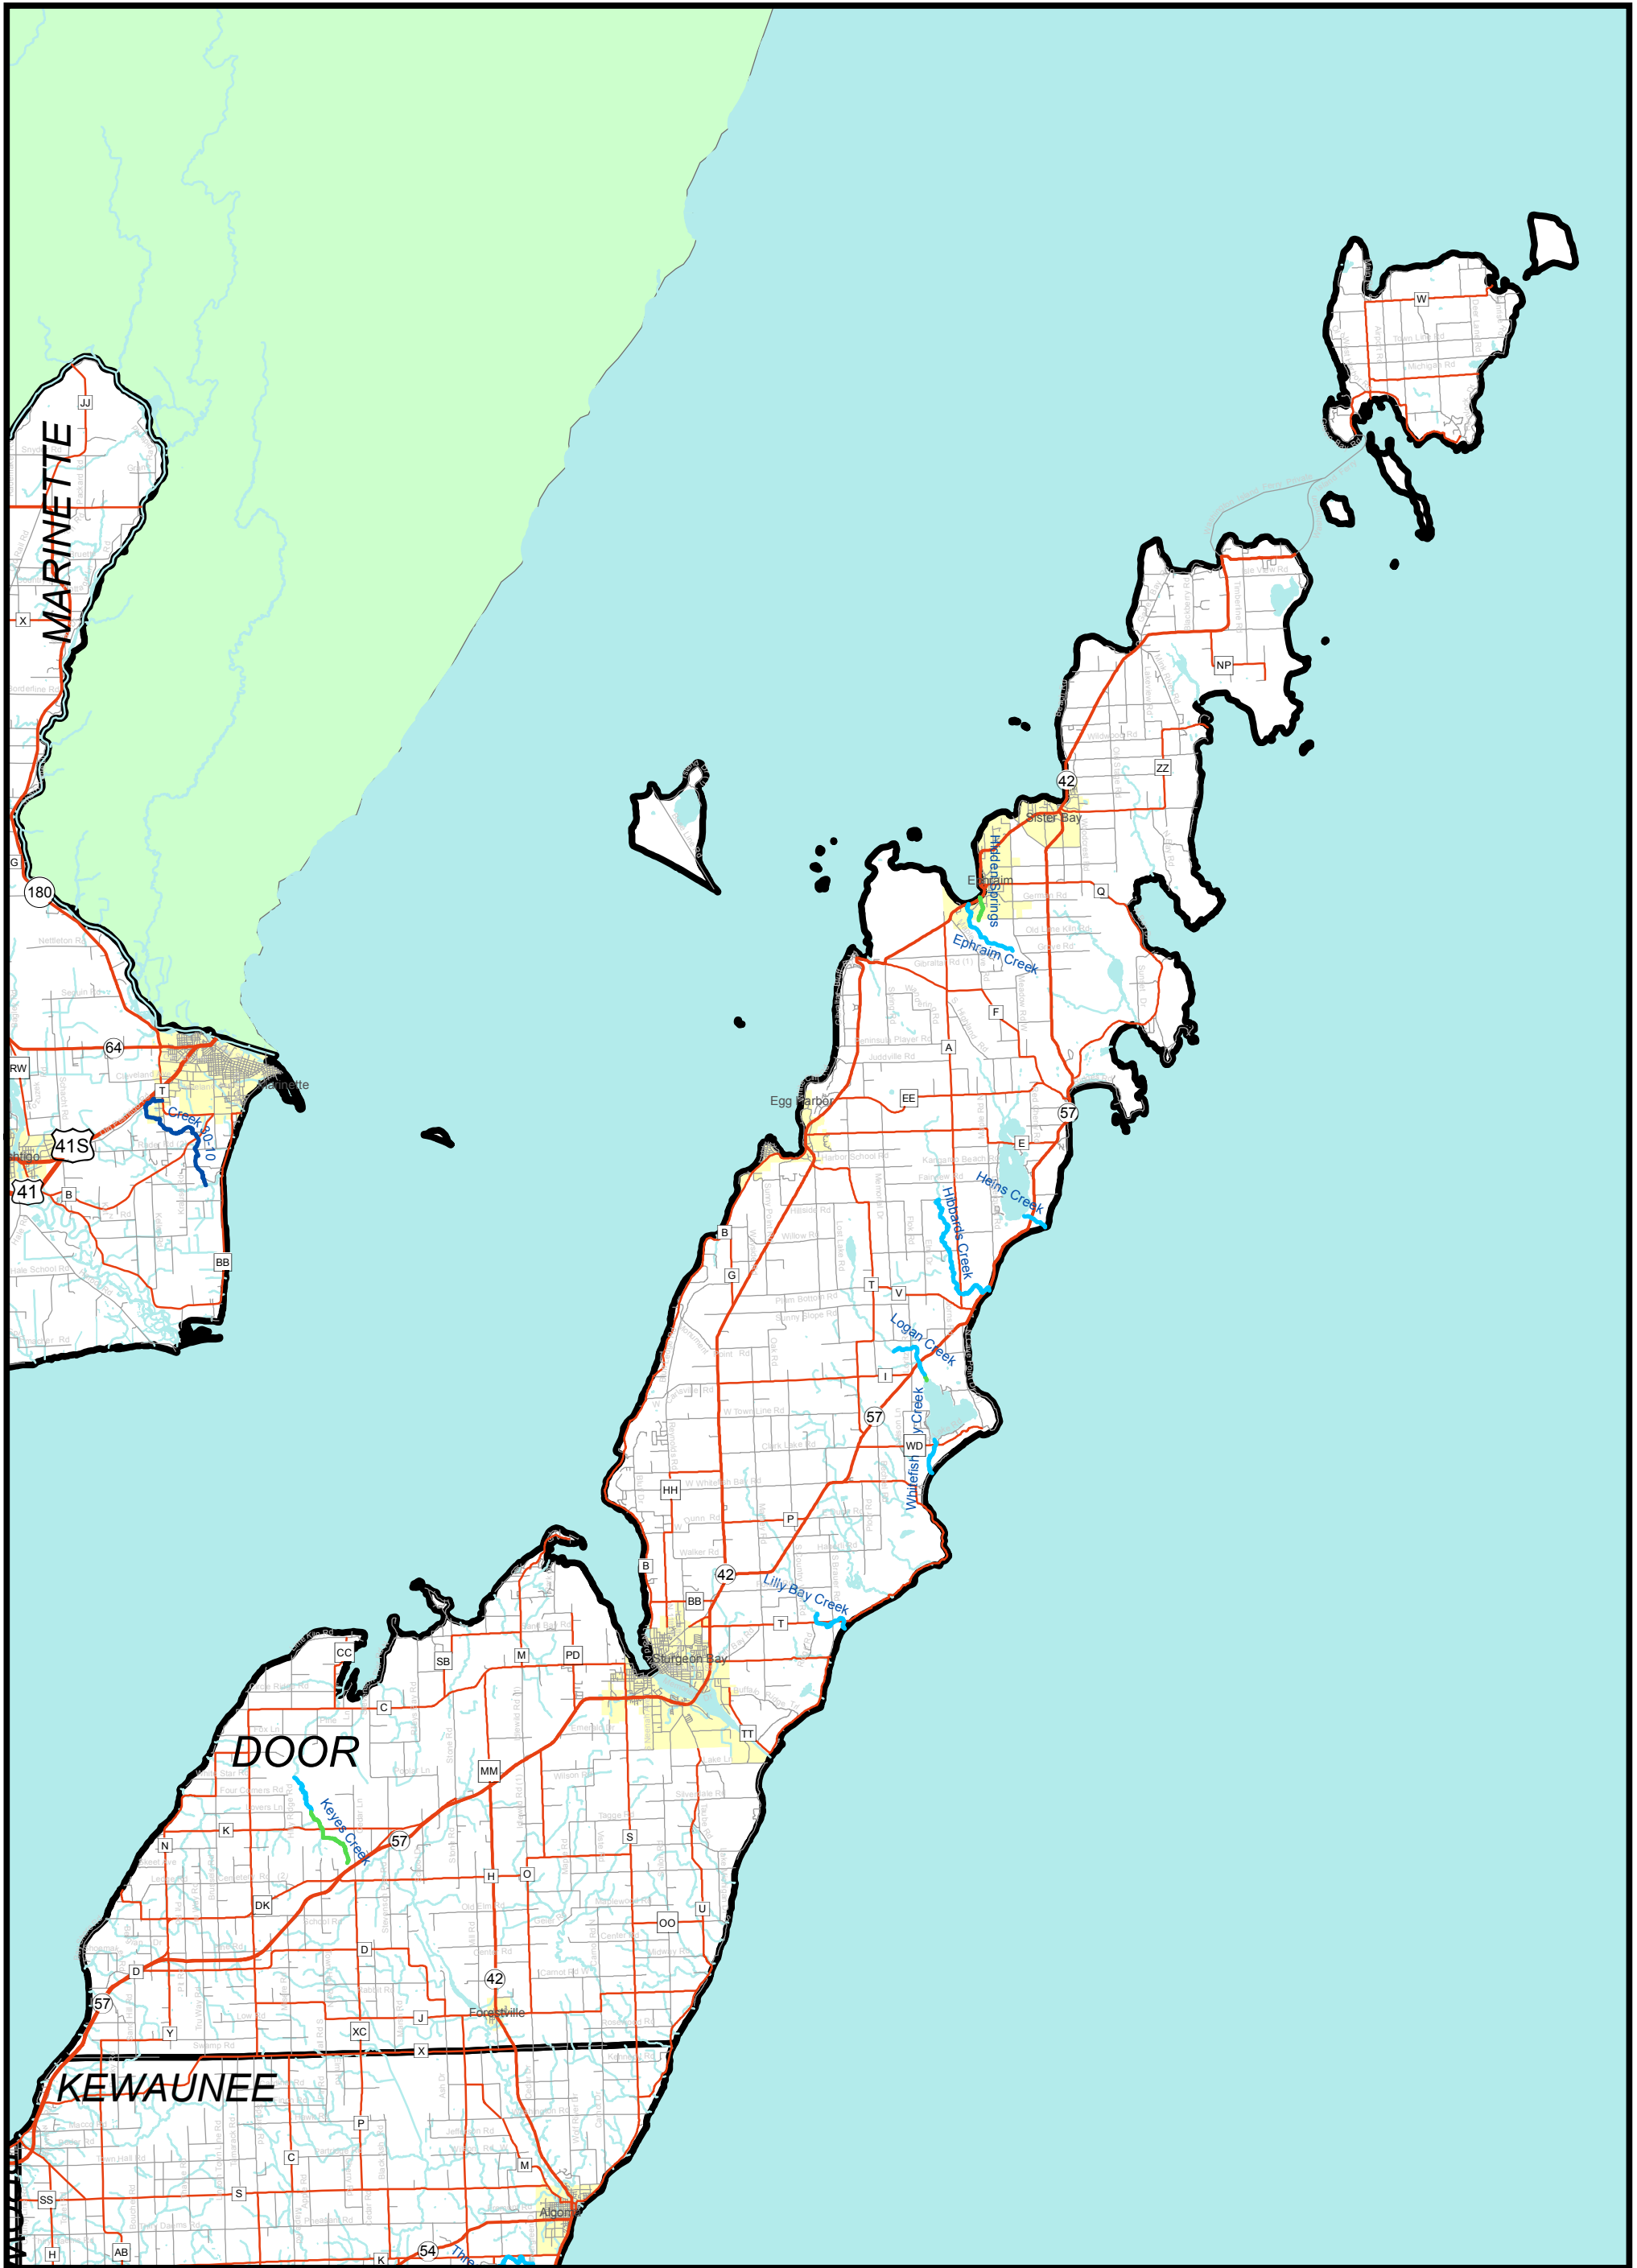

Door County

LEGEND

Trout Streams	Interstate Highway	Other Streams
Class I	US Highway	Open Water
Class II	State Highway	Municipality
Class III	County Road	
	Local Road	

Map Updated: January 6, 2017