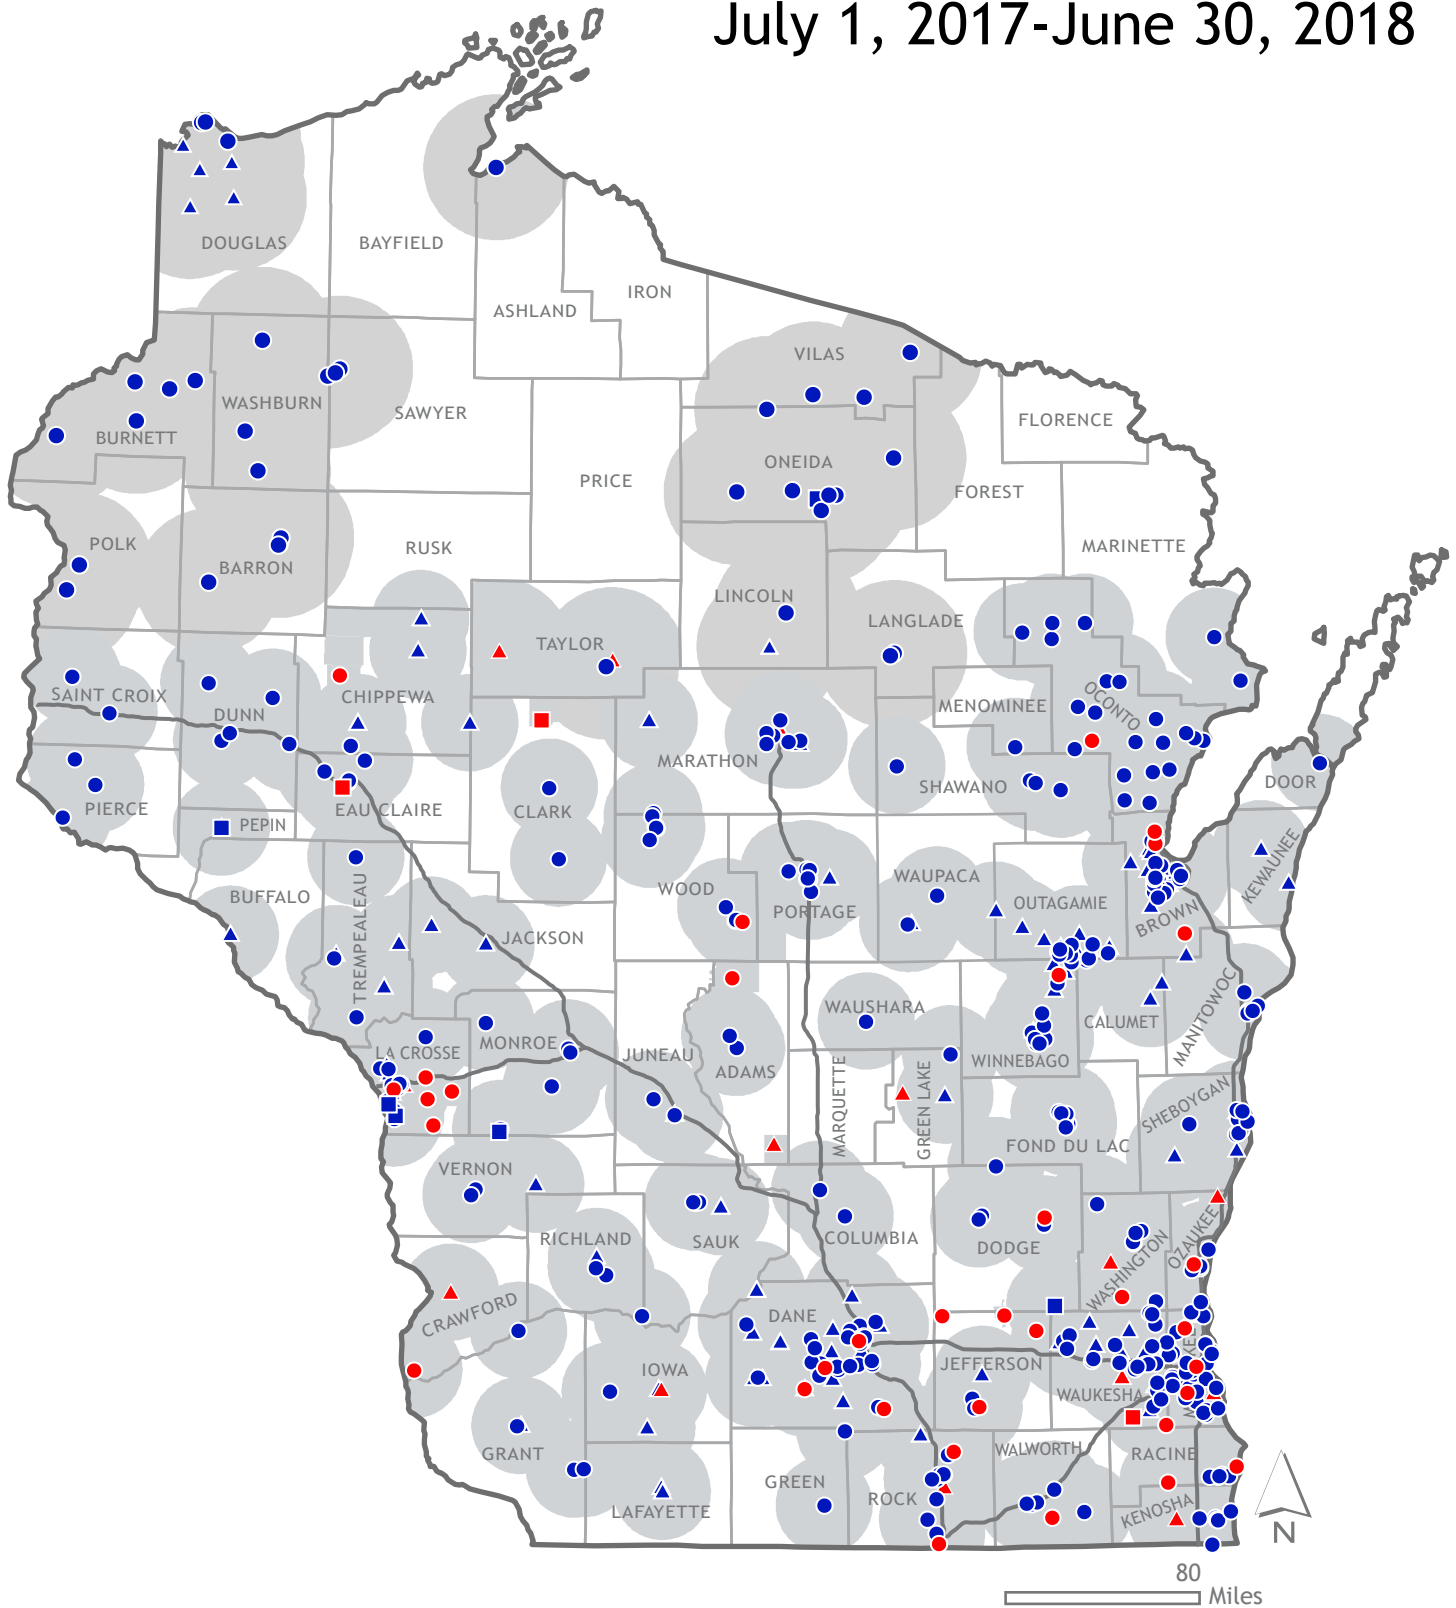

# Registered E-Cycle Wisconsin Collection Sites

July 1, 2017-June 30, 2018

15-mile coverage area of collection sites\*

10-mile coverage area of collection sites\*

\*Based on the 2010 WDNR Household Survey question, "How far would you be willing to travel to recycle electronics?"

● Permanent collection sites

▲ One-day collection sites

■ Temporary collection sites

● ■ ▲ Collection sites available only to employees and customers of a company or residents of a village, town, city or county.

— Interstate highways