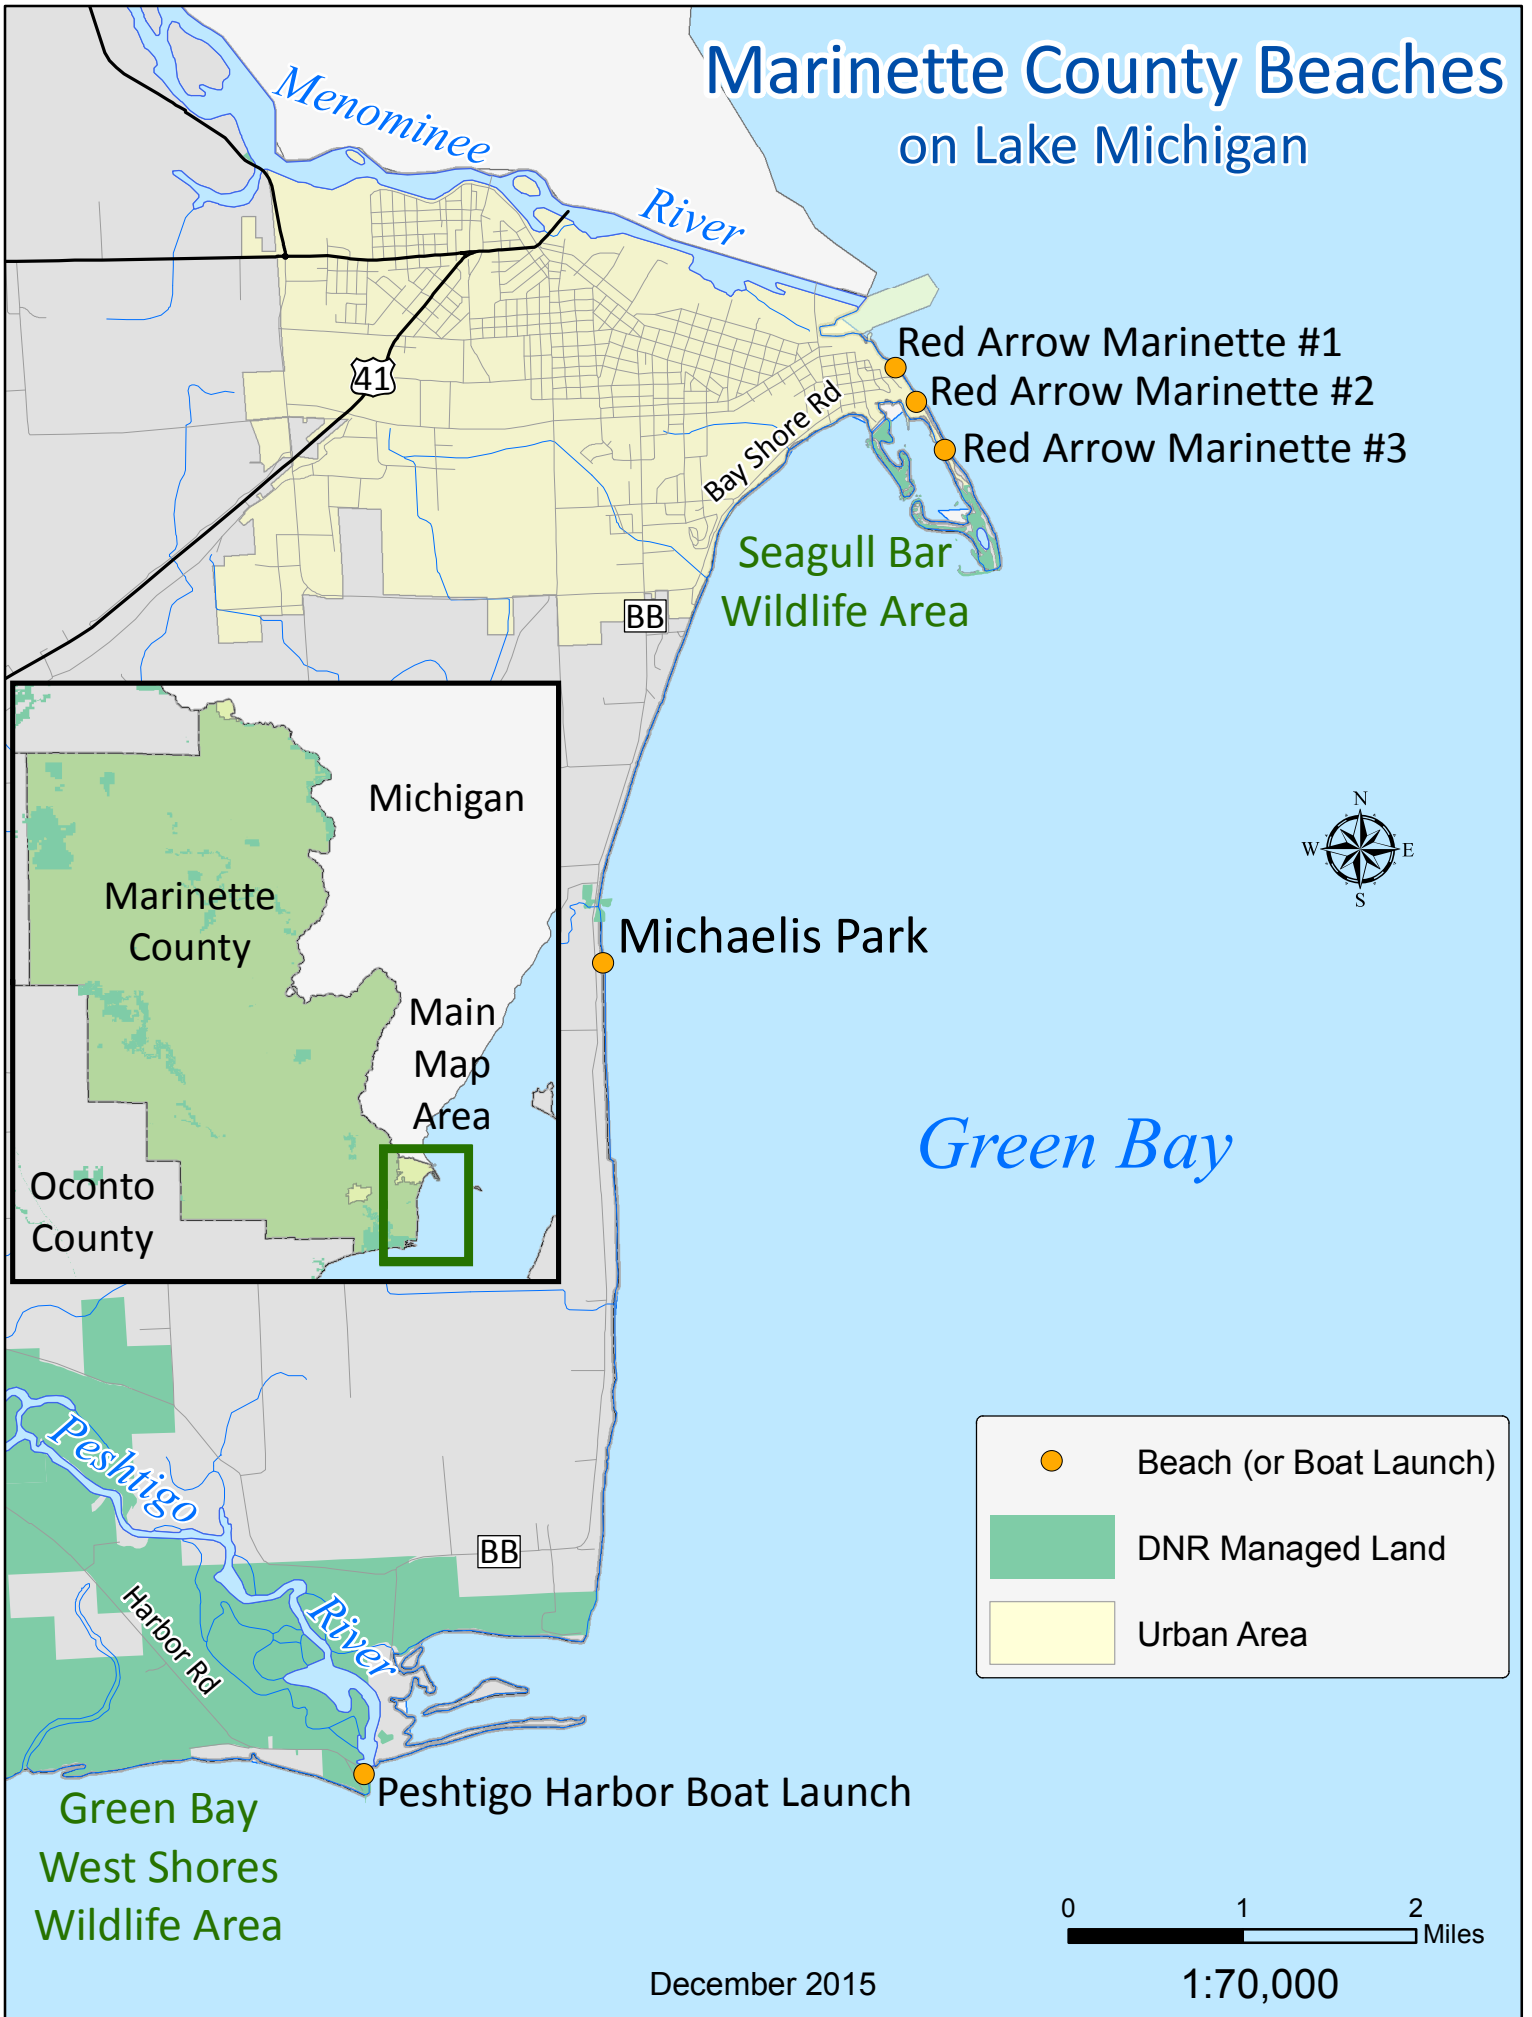

Marinette County Beaches on Lake Michigan

December 2015

1:70,000