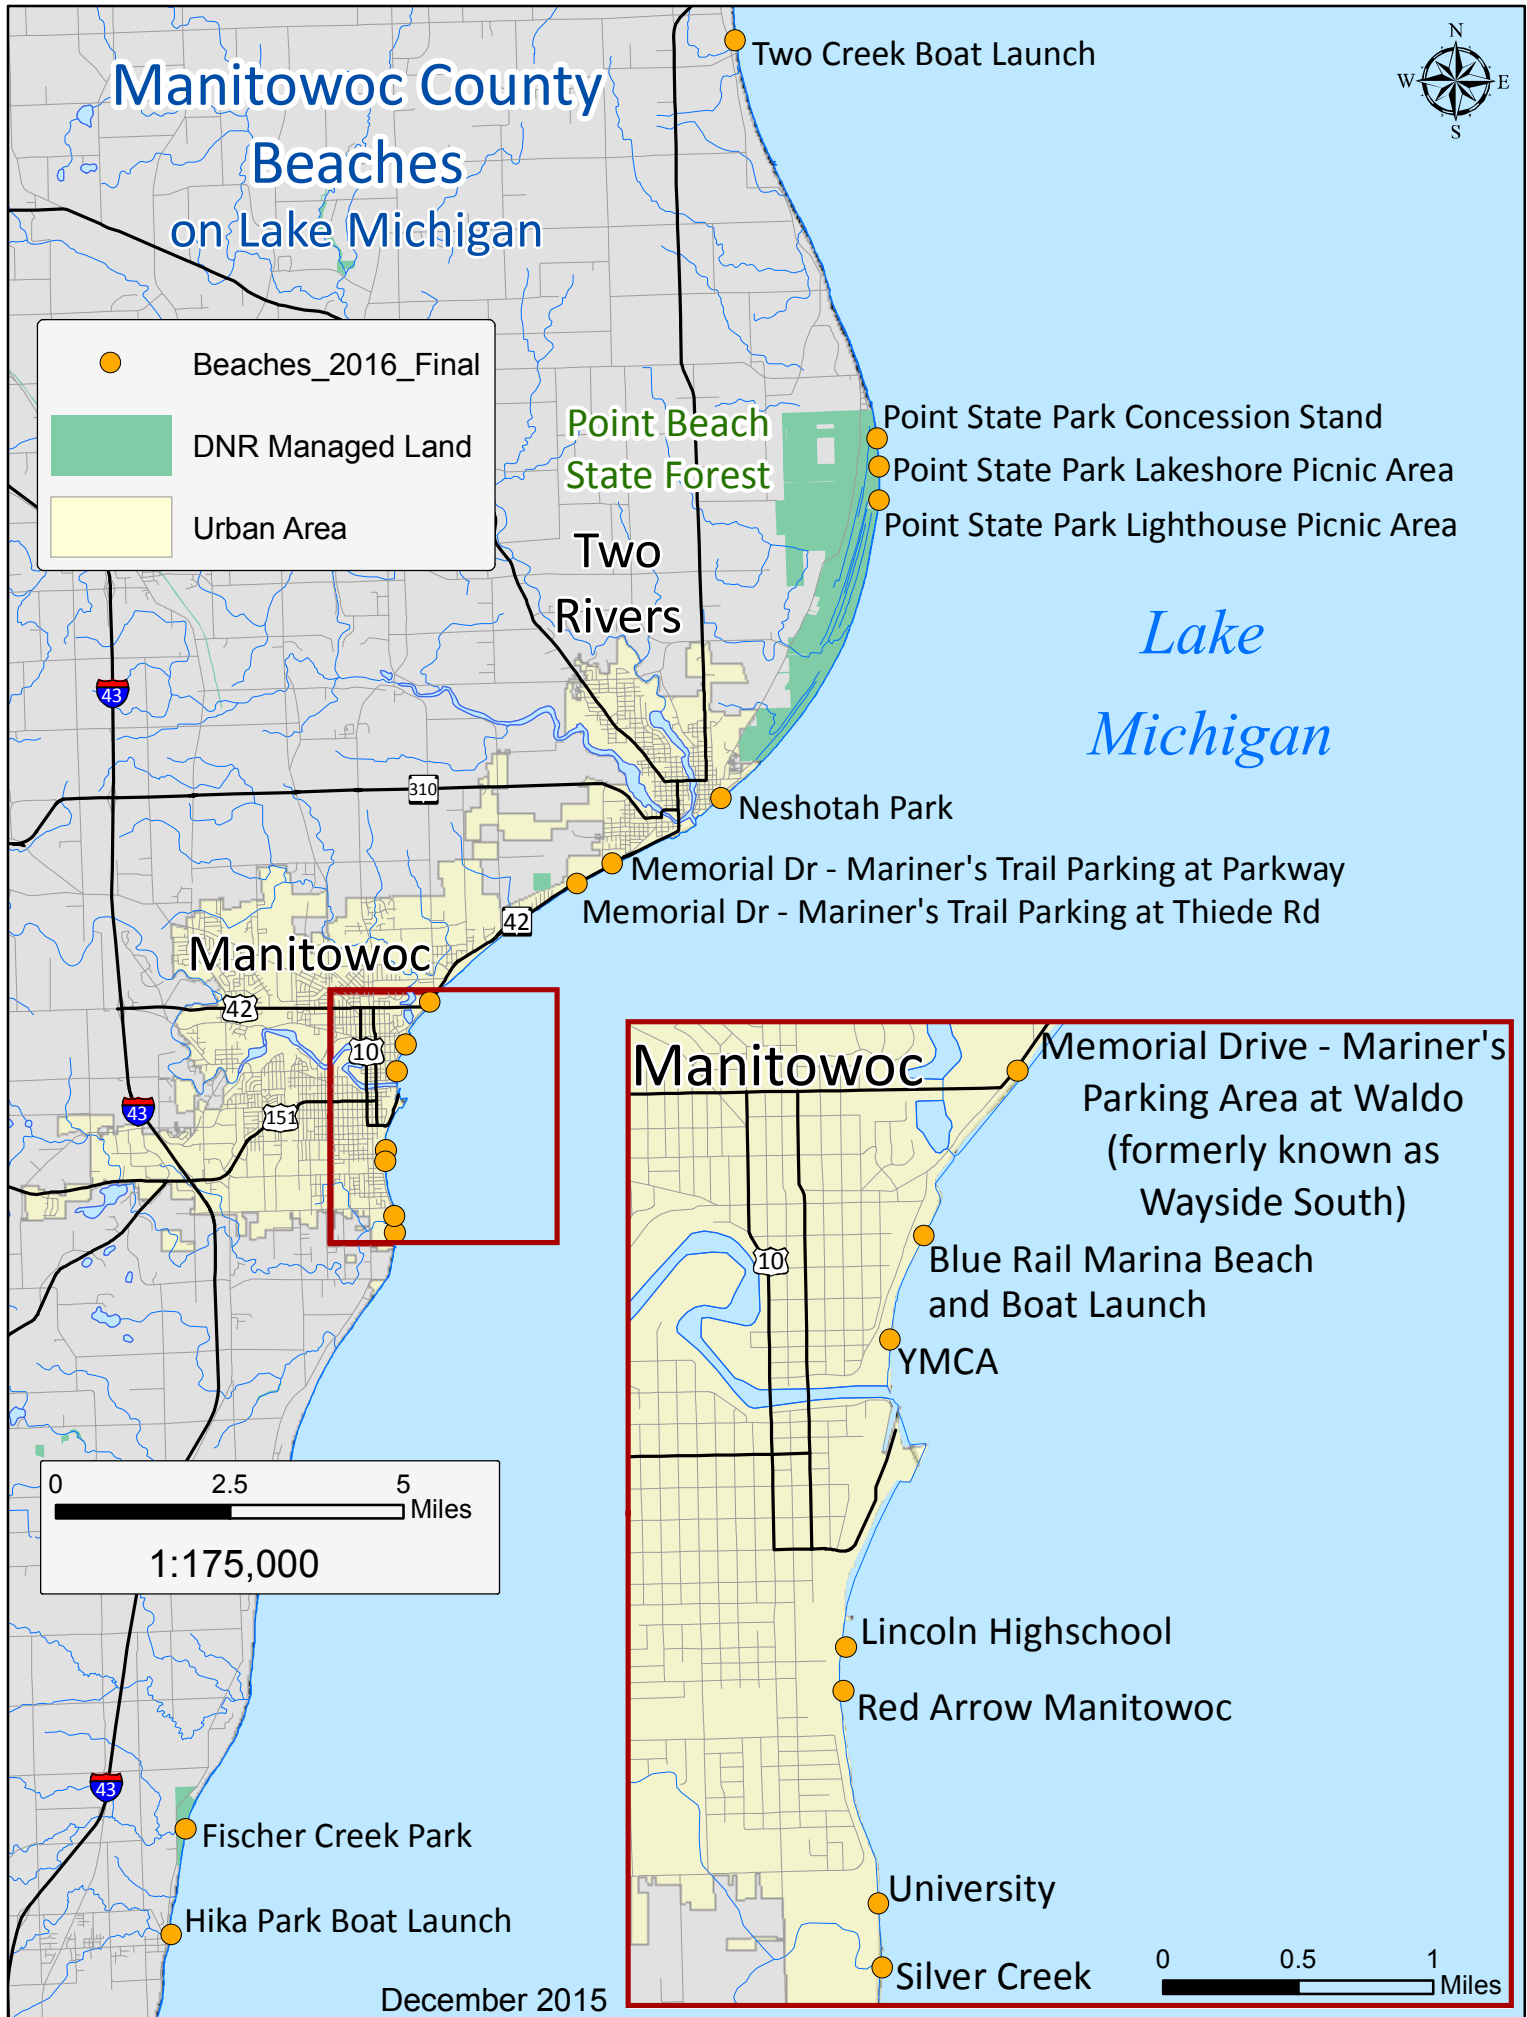

# Manitowoc County Beaches on Lake Michigan

- Beaches\_2016\_Final
- DNR Managed Land
- Urban Area

Lake  
Michigan

December 2015