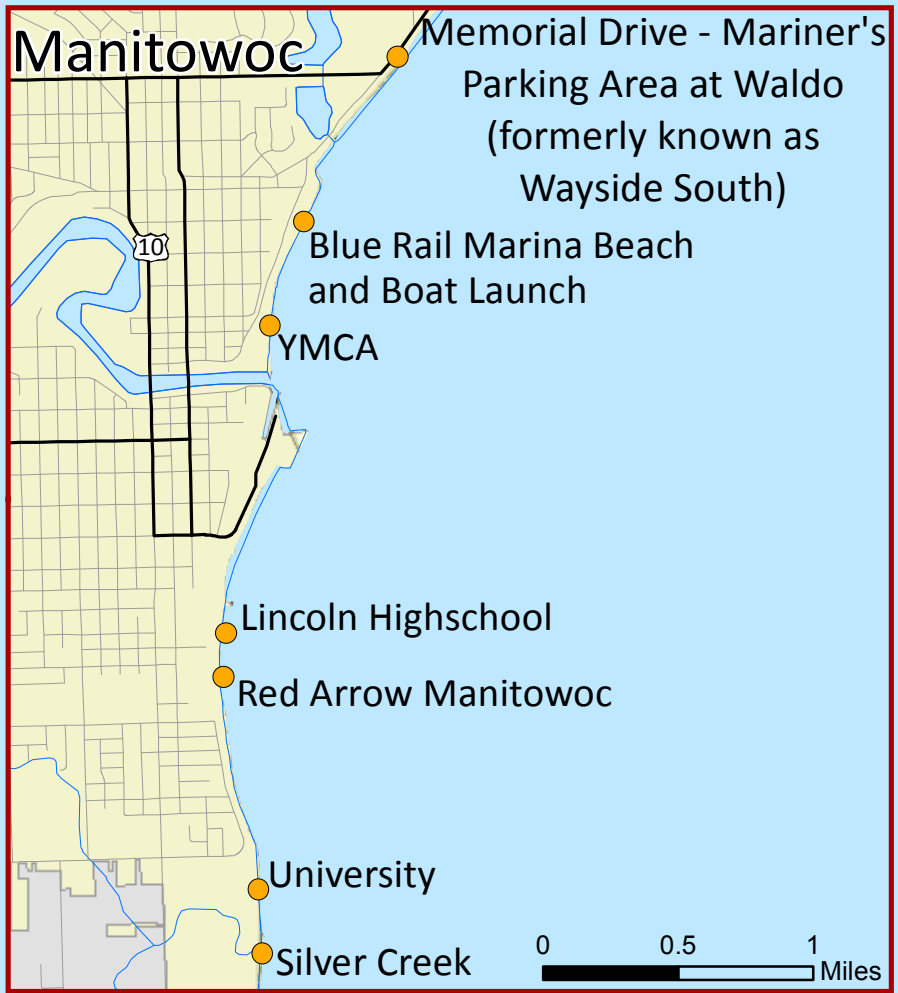

# Manitowoc County Beaches on Lake Michigan

- Beaches\_2016\_Final
- DNR Managed Land
- Urban Area

Lake  
Michigan

December 2015