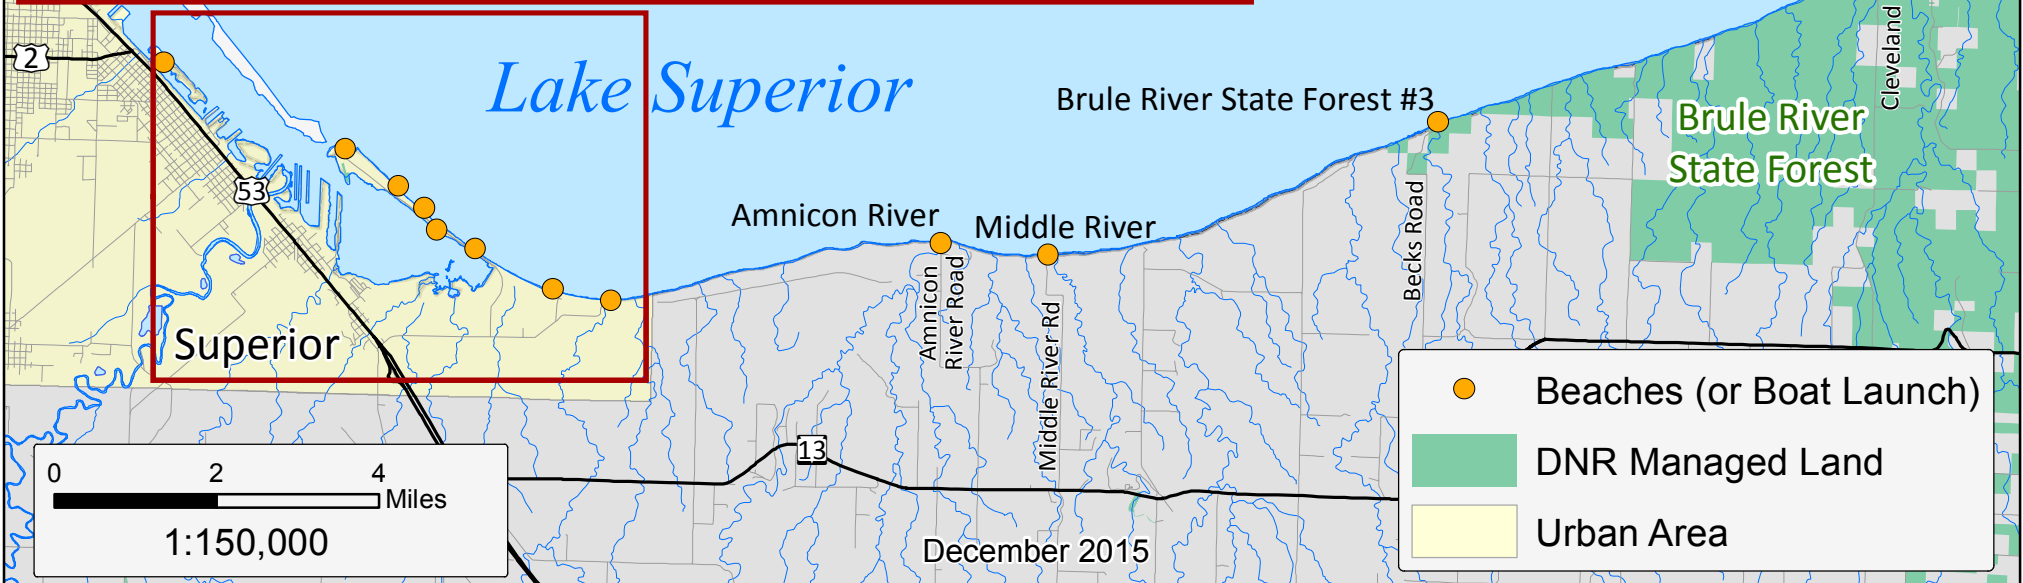

Douglas County Beaches on Lake Superior

- Beaches (or Boat Launch)
- DNR Managed Land
- Urban Area

December 2015