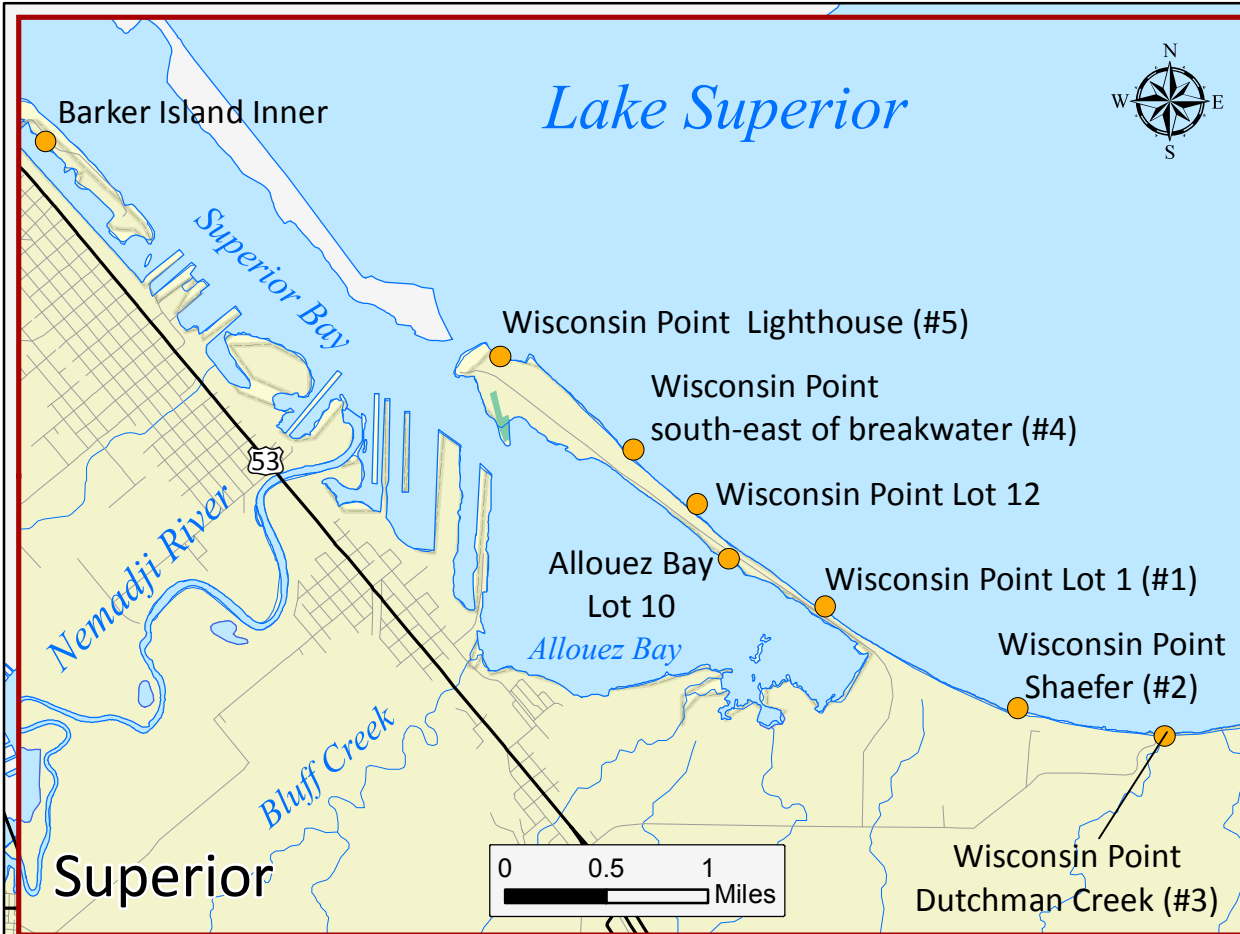

Douglas County Beaches on Lake Superior

- Beaches (or Boat Launch)
- DNR Managed Land
- Urban Area

December 2015